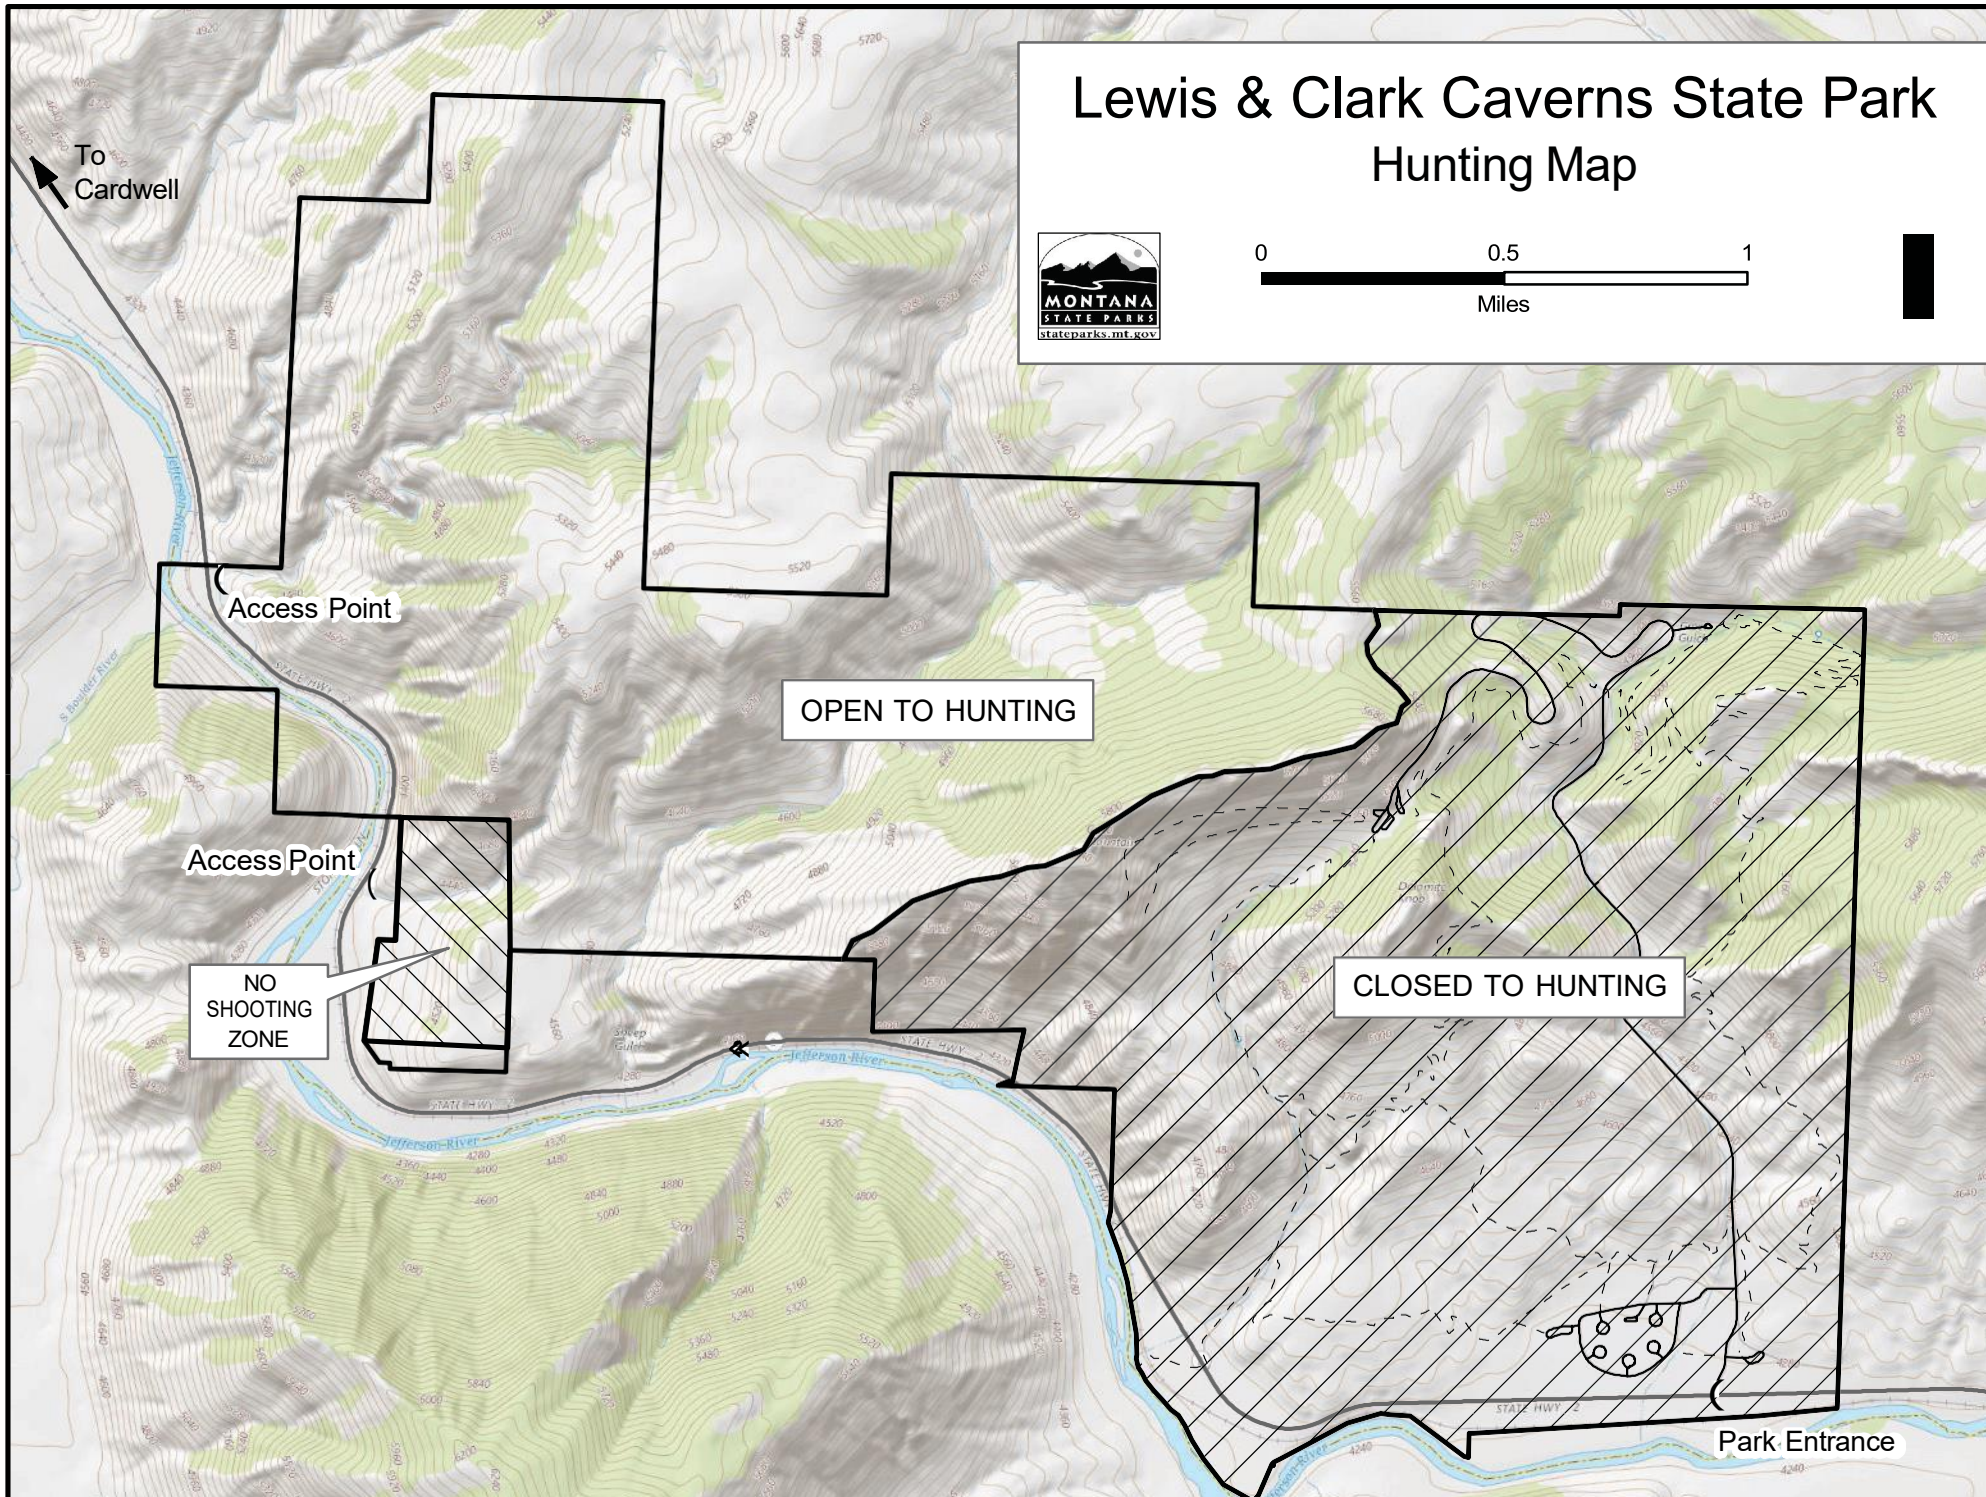

MONTANA **FWP**

# Lewis & Clark Caverns State Park Hunting Map

To  
Cardwell

Access Point

OPEN TO HUNTING

Access Point

NO  
SHOOTING  
ZONE

CLOSED TO HUNTING

Park Entrance