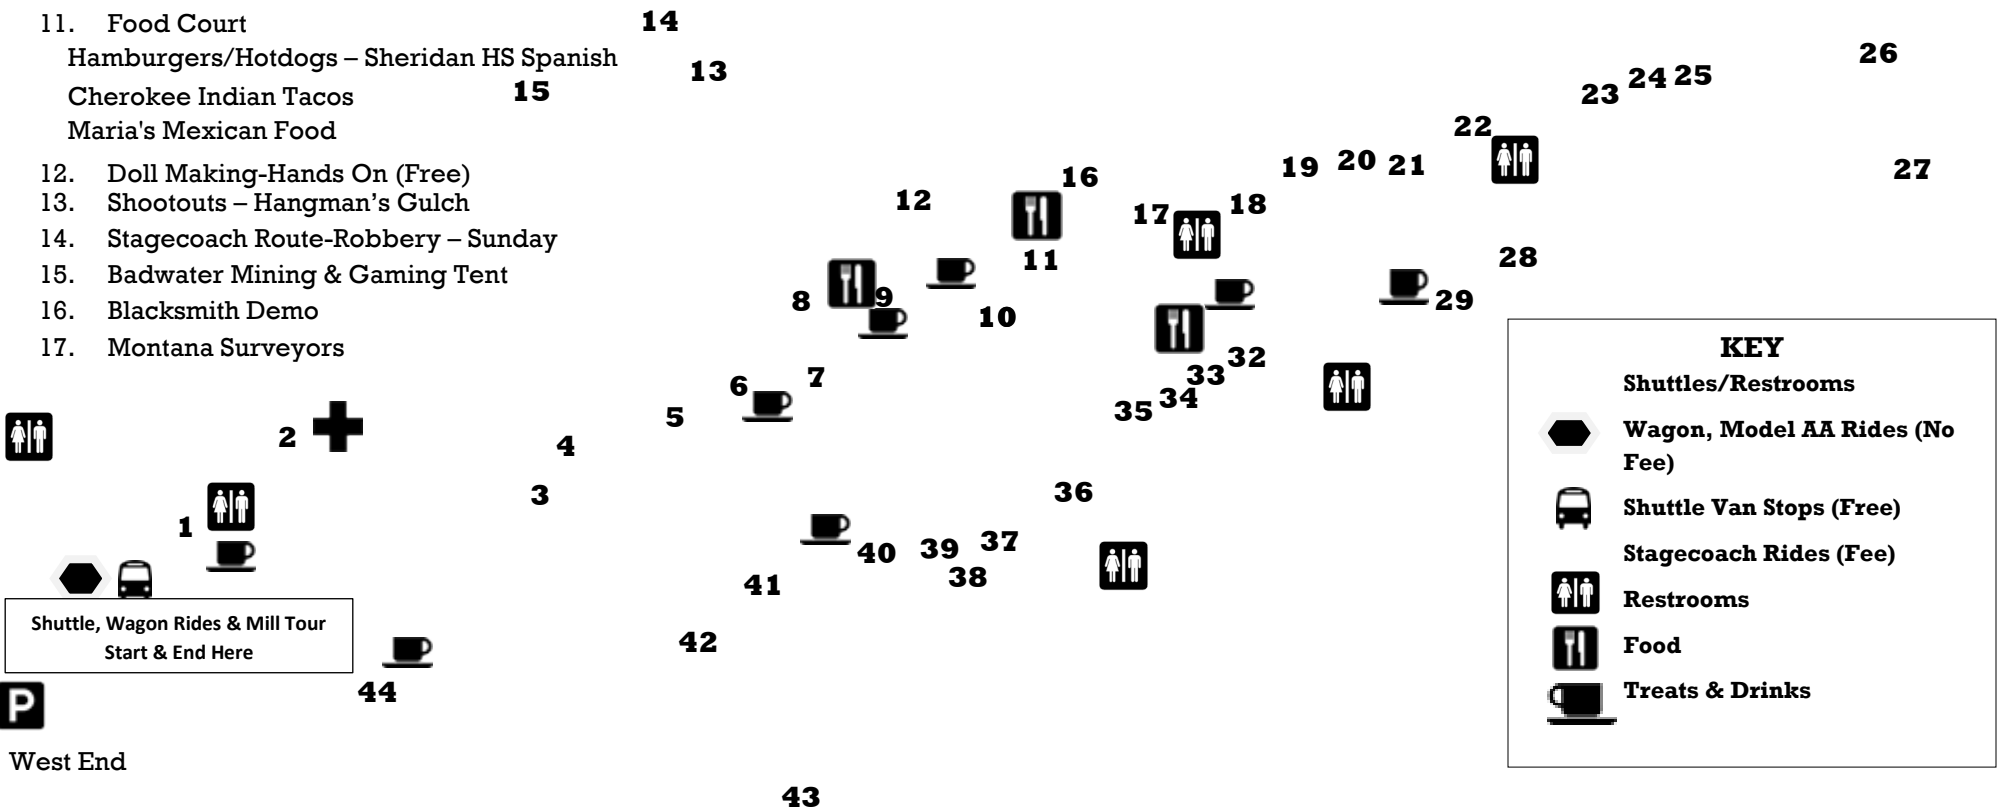

BANNACK DAYS MAP 2022

Revised 6-5-2022

1. Visitor Center – Gifts Snacks, Drinks & Ice
2. First Aid Station & Ambulance
3. Quilting-Demo
4. Timeless Magic Show
5. Town Doctor Demo-Turner House
Miner’s Court-Turner House
6. General Store – Gifts, Treats, Drinks
Telegraphing-Road Agent Store
MT State Park Store-Road Agent Store
8. Old Time Dance Lessons-West Side of Hotel
9. Mason Breakfast 7 am – 10 am – Hotel Meade
Telegraphing-Lobby
10. Skinner’s Saloon
Ice Cream -Skinner’s Saloon
Faro Card Dealer
Barber
11. Food Court
Hamburgers/Hotdogs – Sheridan HS Spanish
Cherokee Indian Tacos
Maria’s Mexican Food
12. Doll Making-Hands On (Free)
13. Shootouts – Hangman’s Gulch
14. Stagecoach Route-Robbery – Sunday
15. Badwater Mining & Gaming Tent
16. Blacksmith Demo
17. Montana Surveyors

18. Grave’s House – Leather Journals
19. Methodist Church Services – Sunday
20. Cowgirl Dreamin Wildrags
21. Buffalo Gal Hat Company – Hat Maker
22. Back Country Horseman – Packing Demo
23. Bannack Assoc/Dale Tash – McManus House
24. Mini Log Cabins-Renois Cabin
25. Sudberry House
26. FWP- TIP Mont Trailer
27. Gold Panning-Hands On (Free)
28. Bridge Over Time Clothing
29. MT Morning Coffee/Italian Sodas-Drinks & Demo

30. Sno-Cones
31. Top of the Hill Meats
32. Sleuth Box Demo - Gibson House
33. Old time Photography - Montana Hotel
34. Masonic Lodge/School House
35. A & J Apothecary
36. Tinsmith & Basket Making Demo
37. Cobbler Demonstration
38. Ryburn House - Bake Sale
39. Grace Methodist - Saturday
4H?– Sunday
40. Greater House-Music
41. Bobbin Lace-Demo
42. Montana Wild Aquatic Station
43. Kettle Corn-Treats

KEY

- Shuttles/Restrooms
- Wagon, Model AA Rides (No Fee)
- Shuttle Van Stops (Free)
- Stagecoach Rides (Fee)
- Restrooms
- Food
- Treats & Drinks