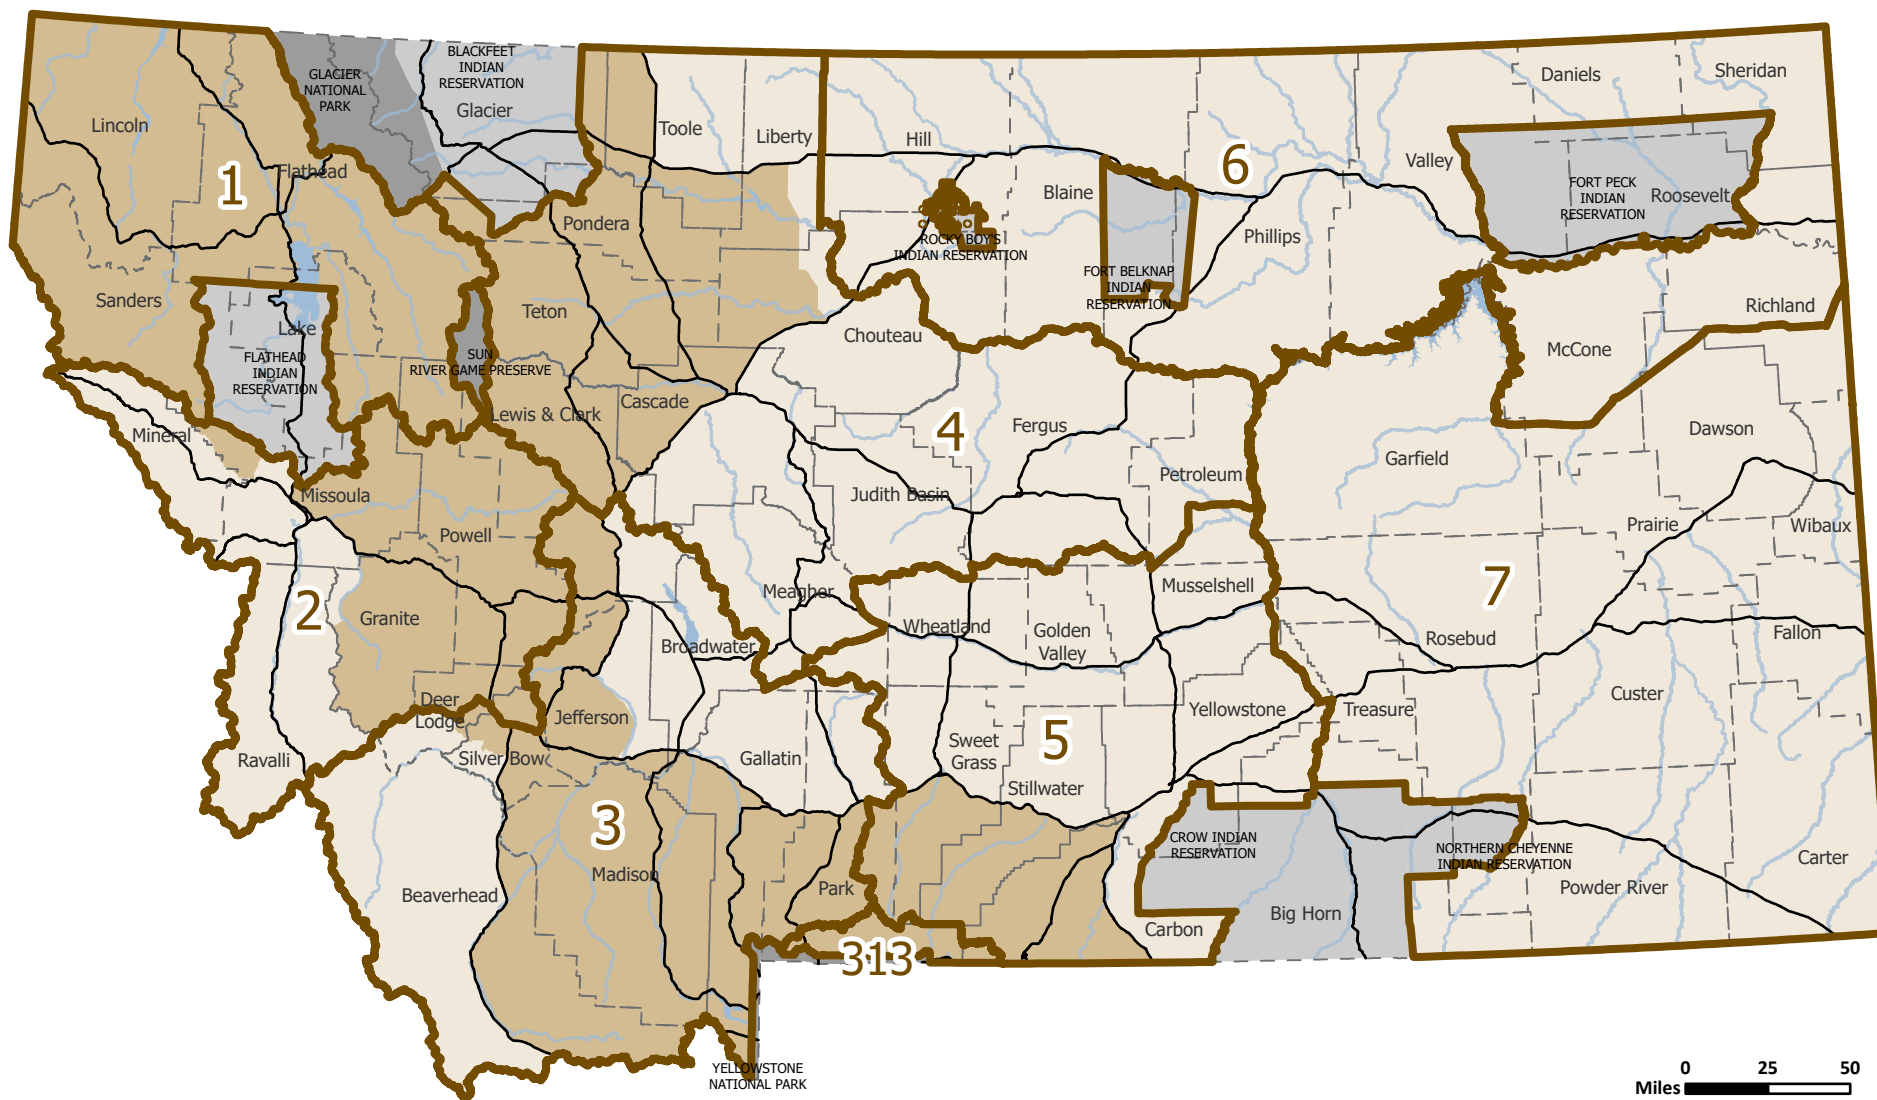

Wolf Trapping Season Status

MONTANA FWP

Status as of December 24, 2022

- Wolf Region/Management Unit
- Closed to Hunting
- Closed to Hunting for Game Animals
- Wolf Trapping Started Nov. 28
- Floating Trapping Start Date Areas:**
- Wolf Trapping has Started

Trapping start date varies in areas in or near occupied grizzly bear habitat, shown by the floating trapping start date area on the map. For these areas, the trapping season will start on Dec. 31 unless otherwise determined by FWP due to the evidence the majority of bears in these areas have begun hibernation. Floating start date trapping areas are dependent on the district being open per the harvest quota.