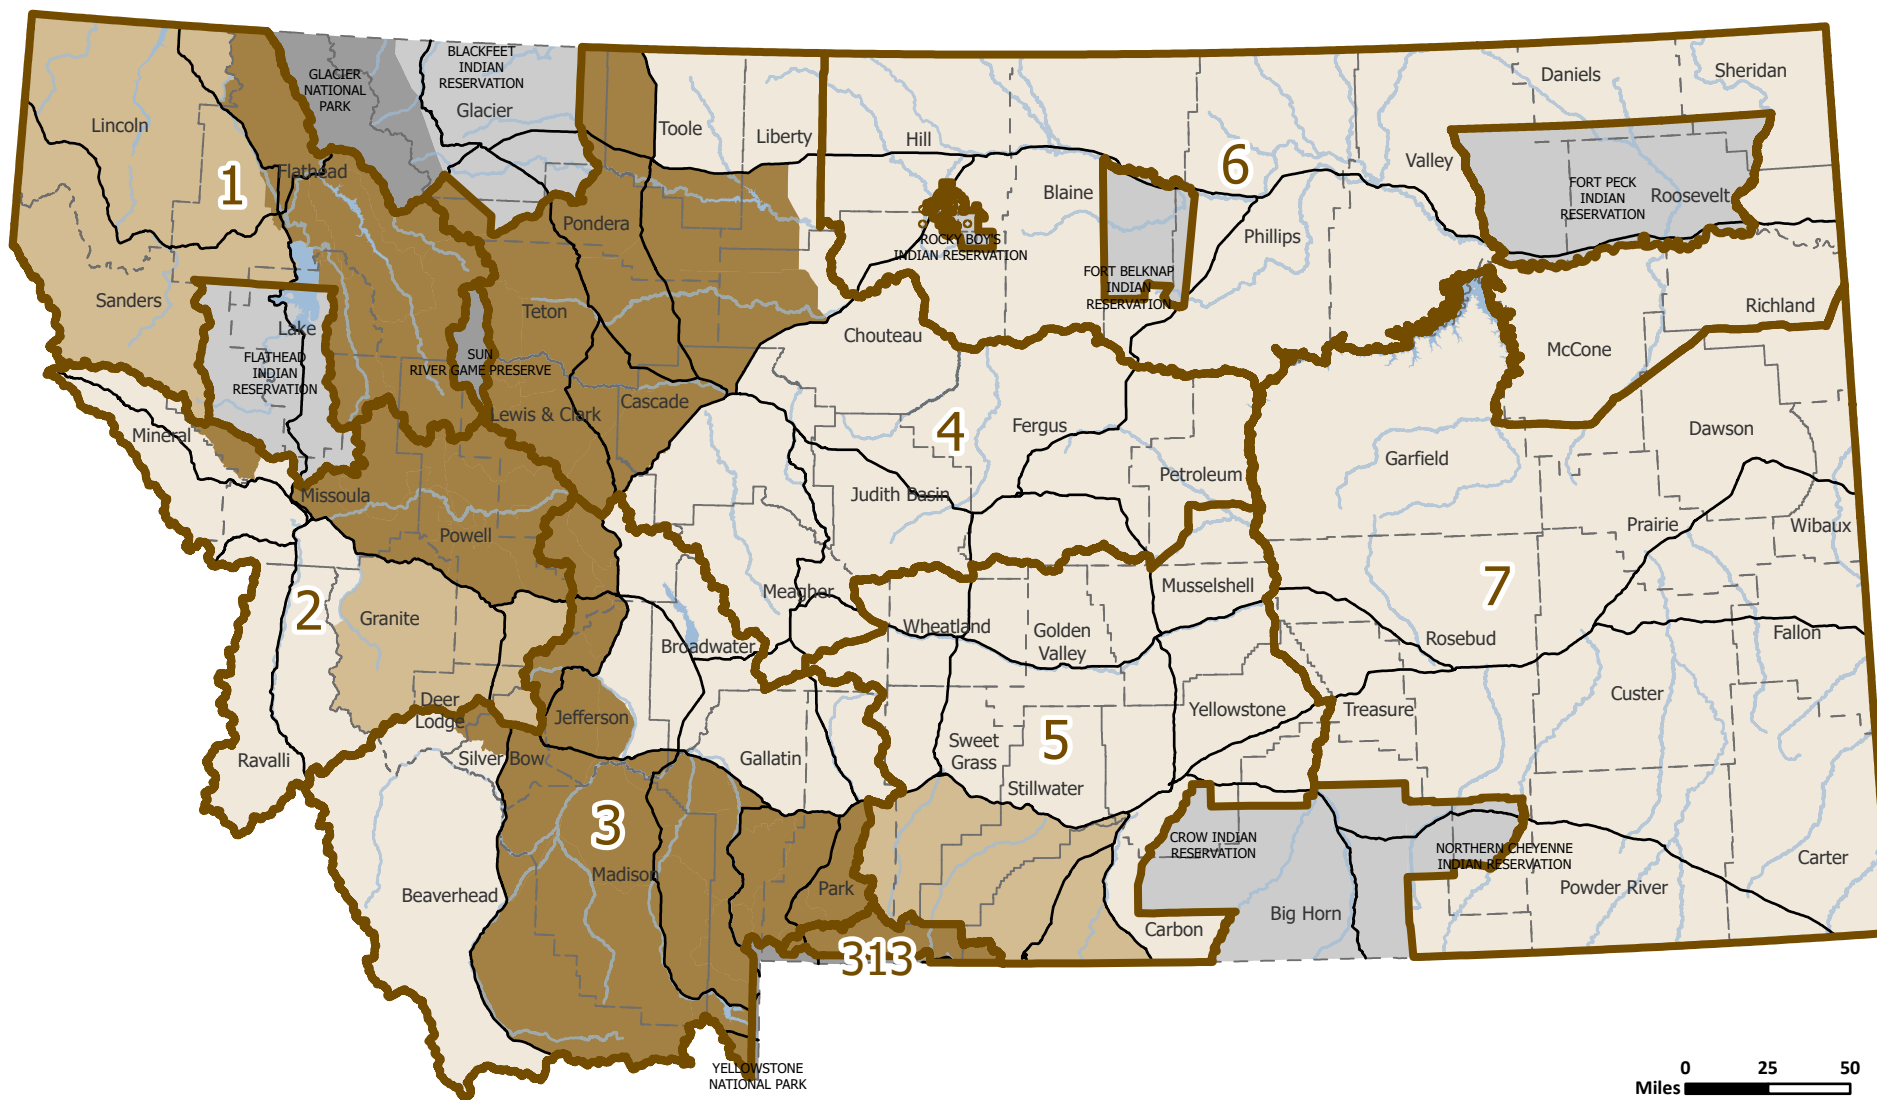

Wolf Trapping Season Status

MONTANA FWP

Status as of December 12, 2022

- Wolf Region/Management Unit
- Closed to Hunting
- Closed to Hunting for Game Animals
- Wolf Trapping Started Nov. 28
- Floating Trapping Start Date Areas:**
- Wolf Trapping has Started
- Wolf Trapping has NOT Started

Trapping start date varies in areas in or near occupied grizzly bear habitat, shown by the floating trapping start date area on the map. For these areas, the trapping season will start on Dec. 31 unless otherwise determined by FWP due to the evidence the majority of bears in these areas have begun hibernation. Floating start date trapping areas are dependent on the district being open per the harvest quota.