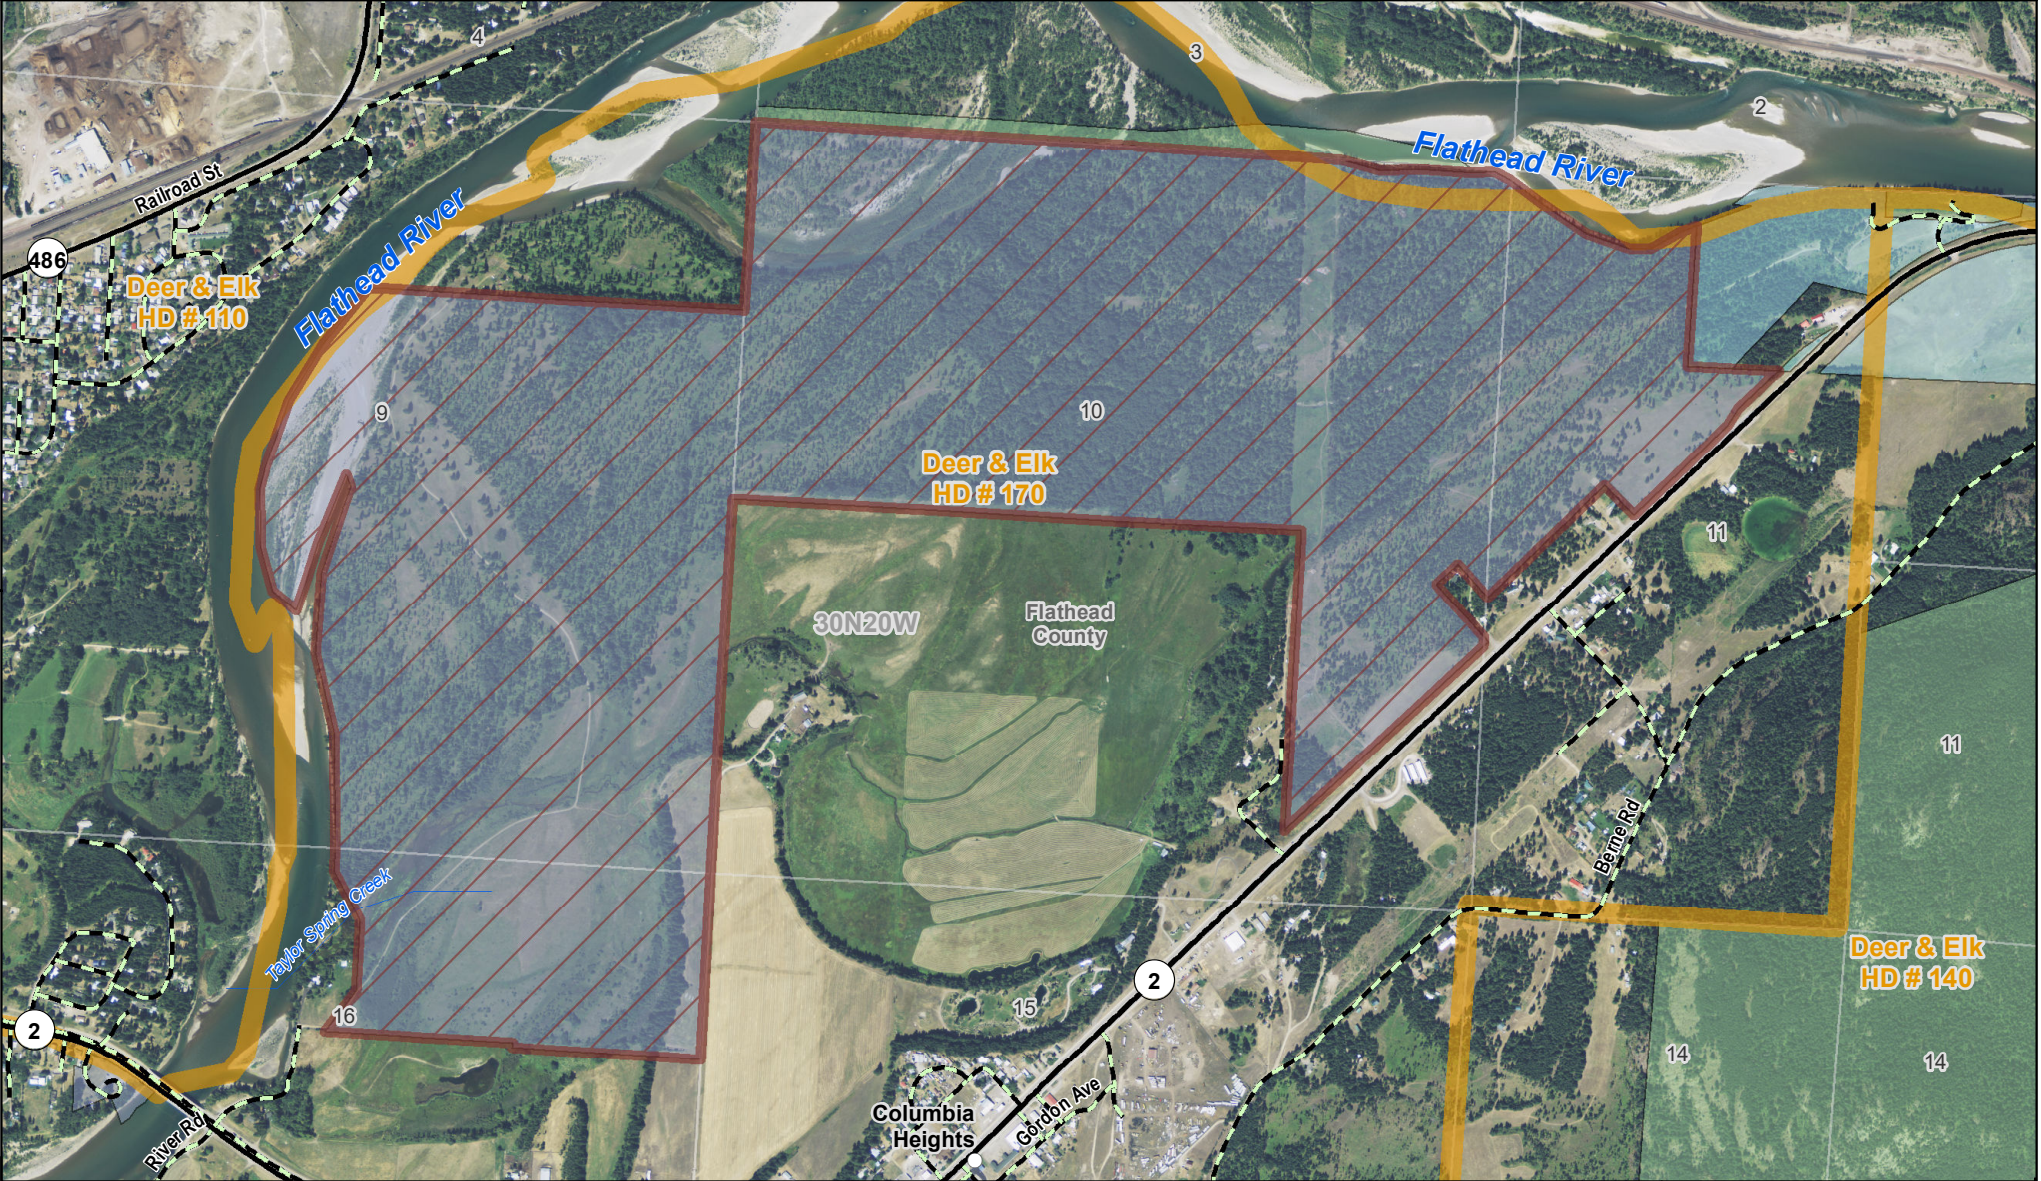

Bad Rock Canyon WMA

MONTANA FWP

Wildlife Management Area

- Boundary
- US Forest Service
- MT Fish, Wildlife & Parks
- State Lands

77651800.pdf
Date: 10/20/2022

Area of Interest

0 0.15 0.3
Miles

Disclaimer - This map is not intended to depict property ownership outside the Wildlife Management Area. Contact the appropriate land management agency for information on public land ownership and travel guidelines.