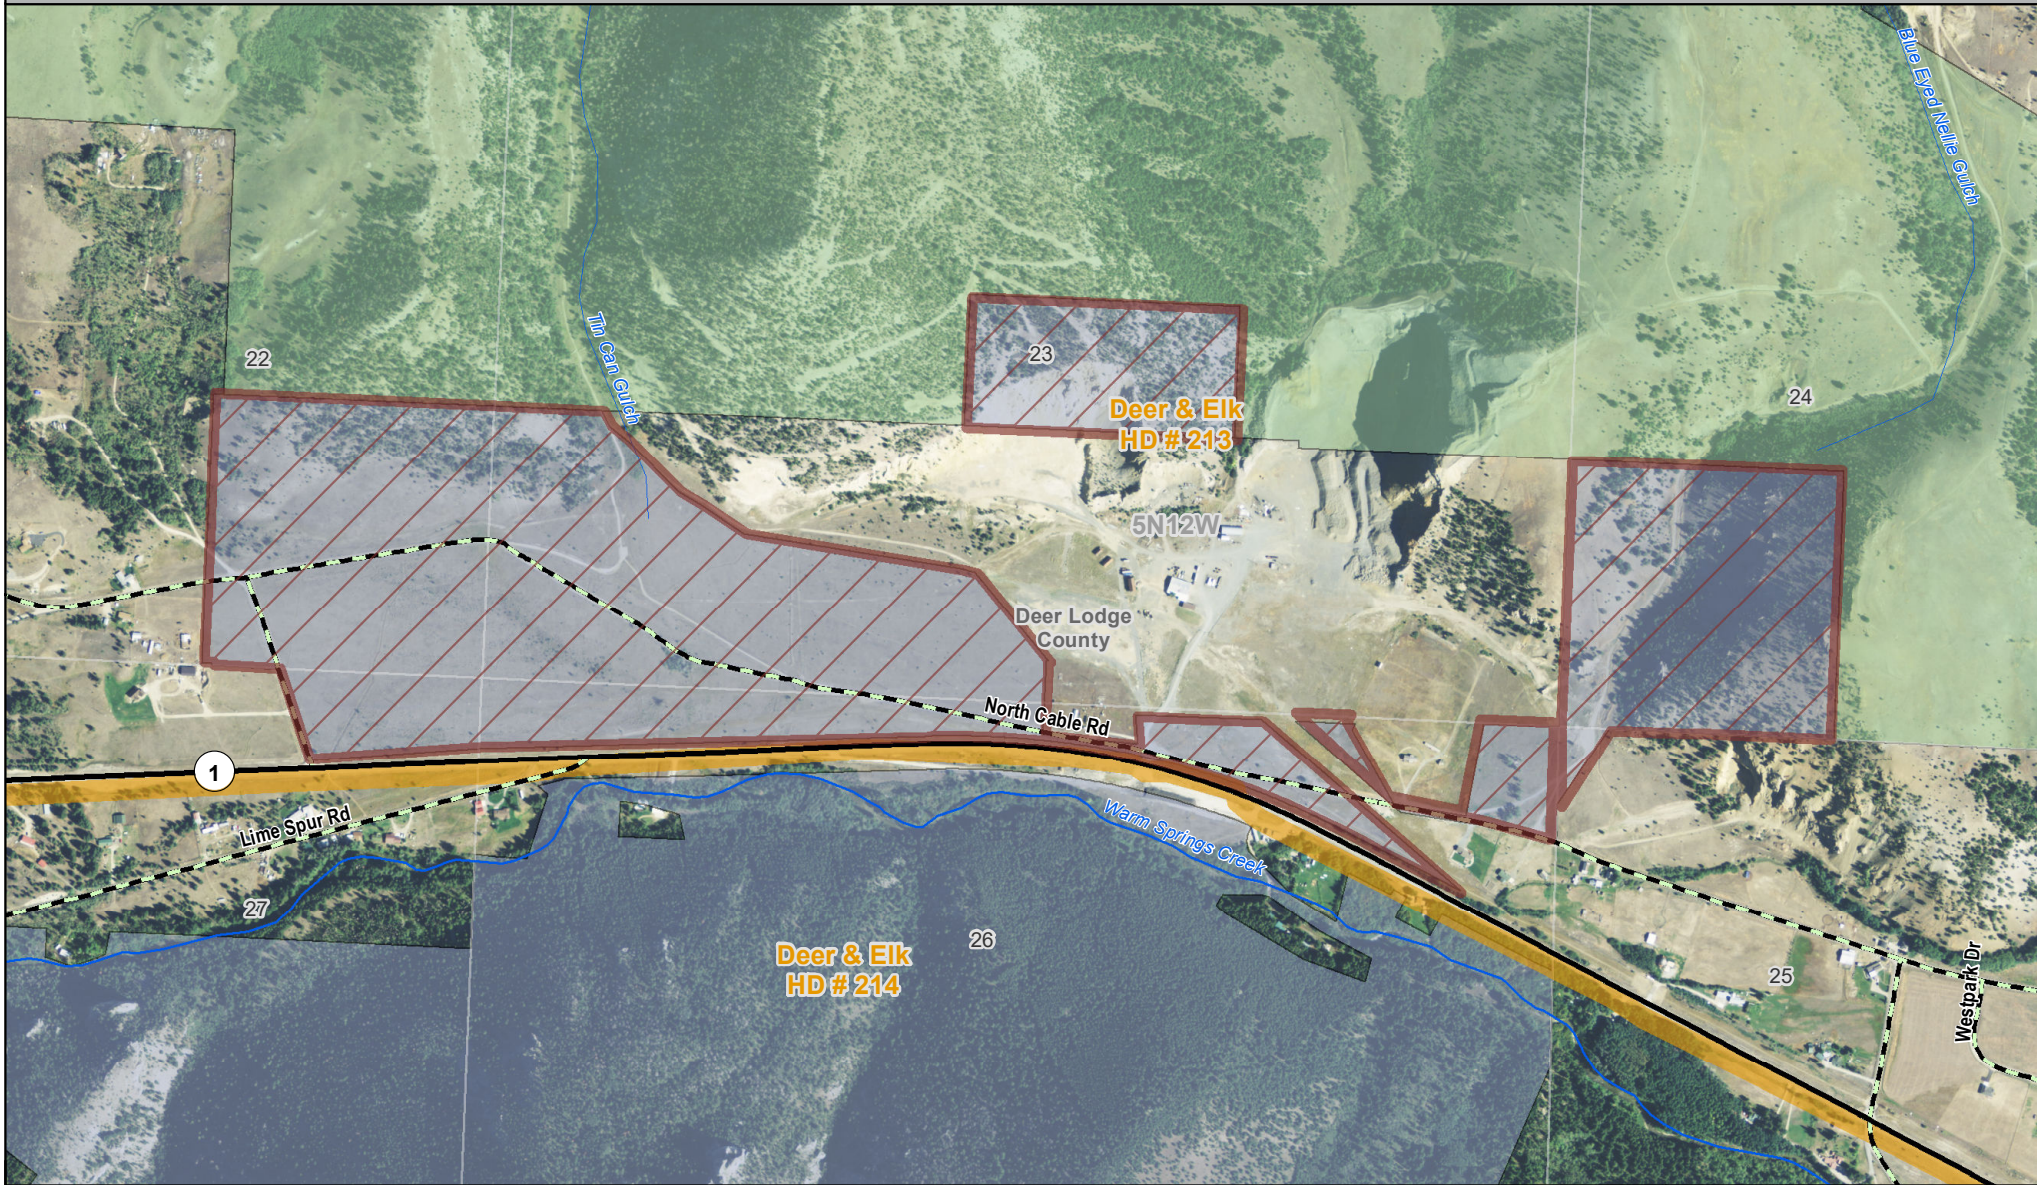

Blue Eyed Nellie

MONTANA FWP

Wildlife Management Area

-  Boundary
-  US Forest Service
-  MT Fish, Wildlife & Parks

39754481.pdf
Date: 8/23/2022

Disclaimer - This map is not intended to depict property ownership outside the Wildlife Management Area. Contact the appropriate land management agency for information on public land ownership and travel guidelines.