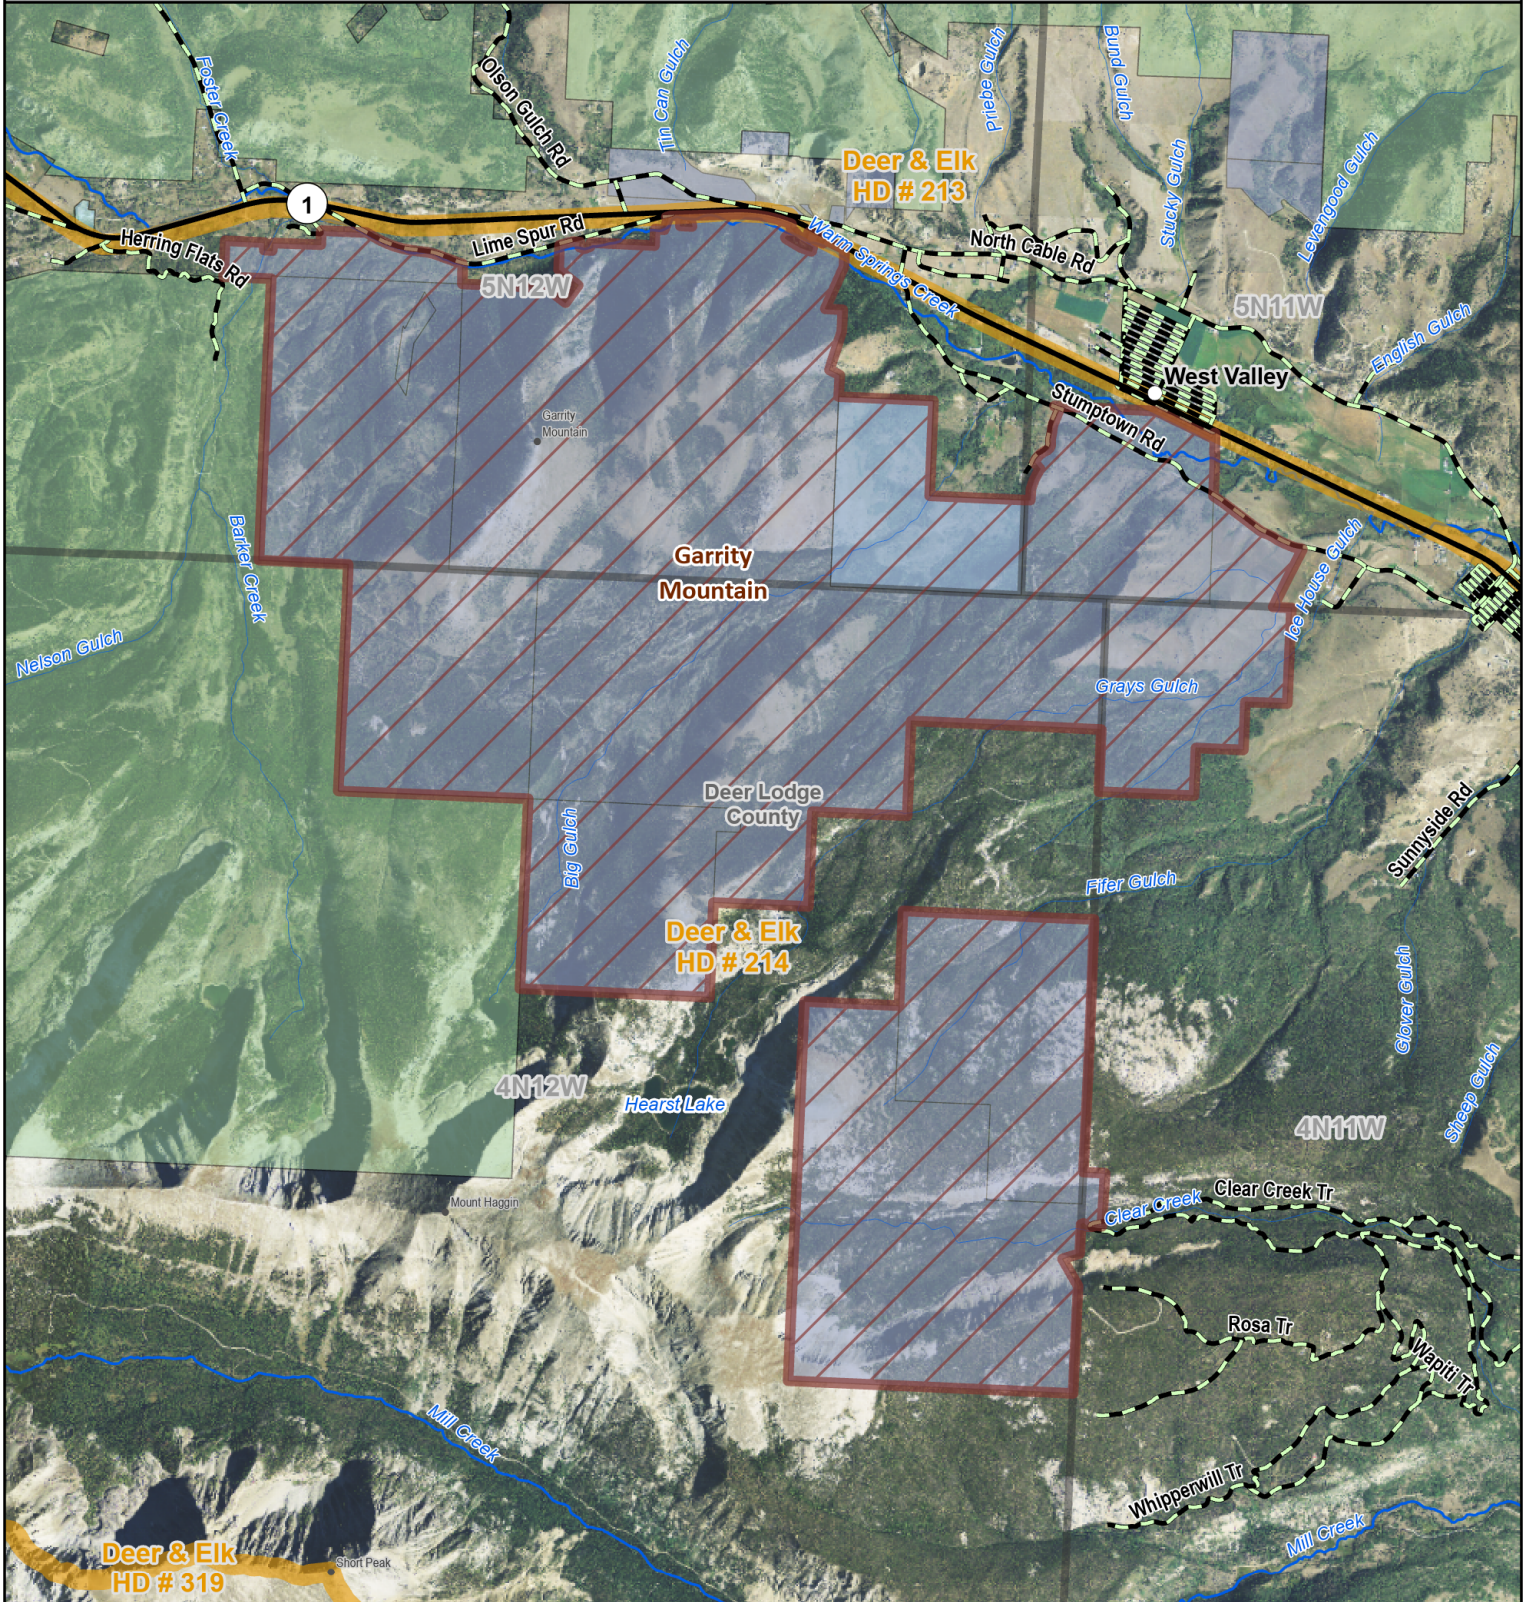

Garrity Mountain

MONTANA FWP

Wildlife Management Area

 Boundary	 Other Federal Lands
 MT Fish, Wildlife & Parks	 US Fish and Wildlife Service
 BLM	 US Forest Service
 National Park Service	 State Lands

39754479.pdf
Date: 5/8/2025