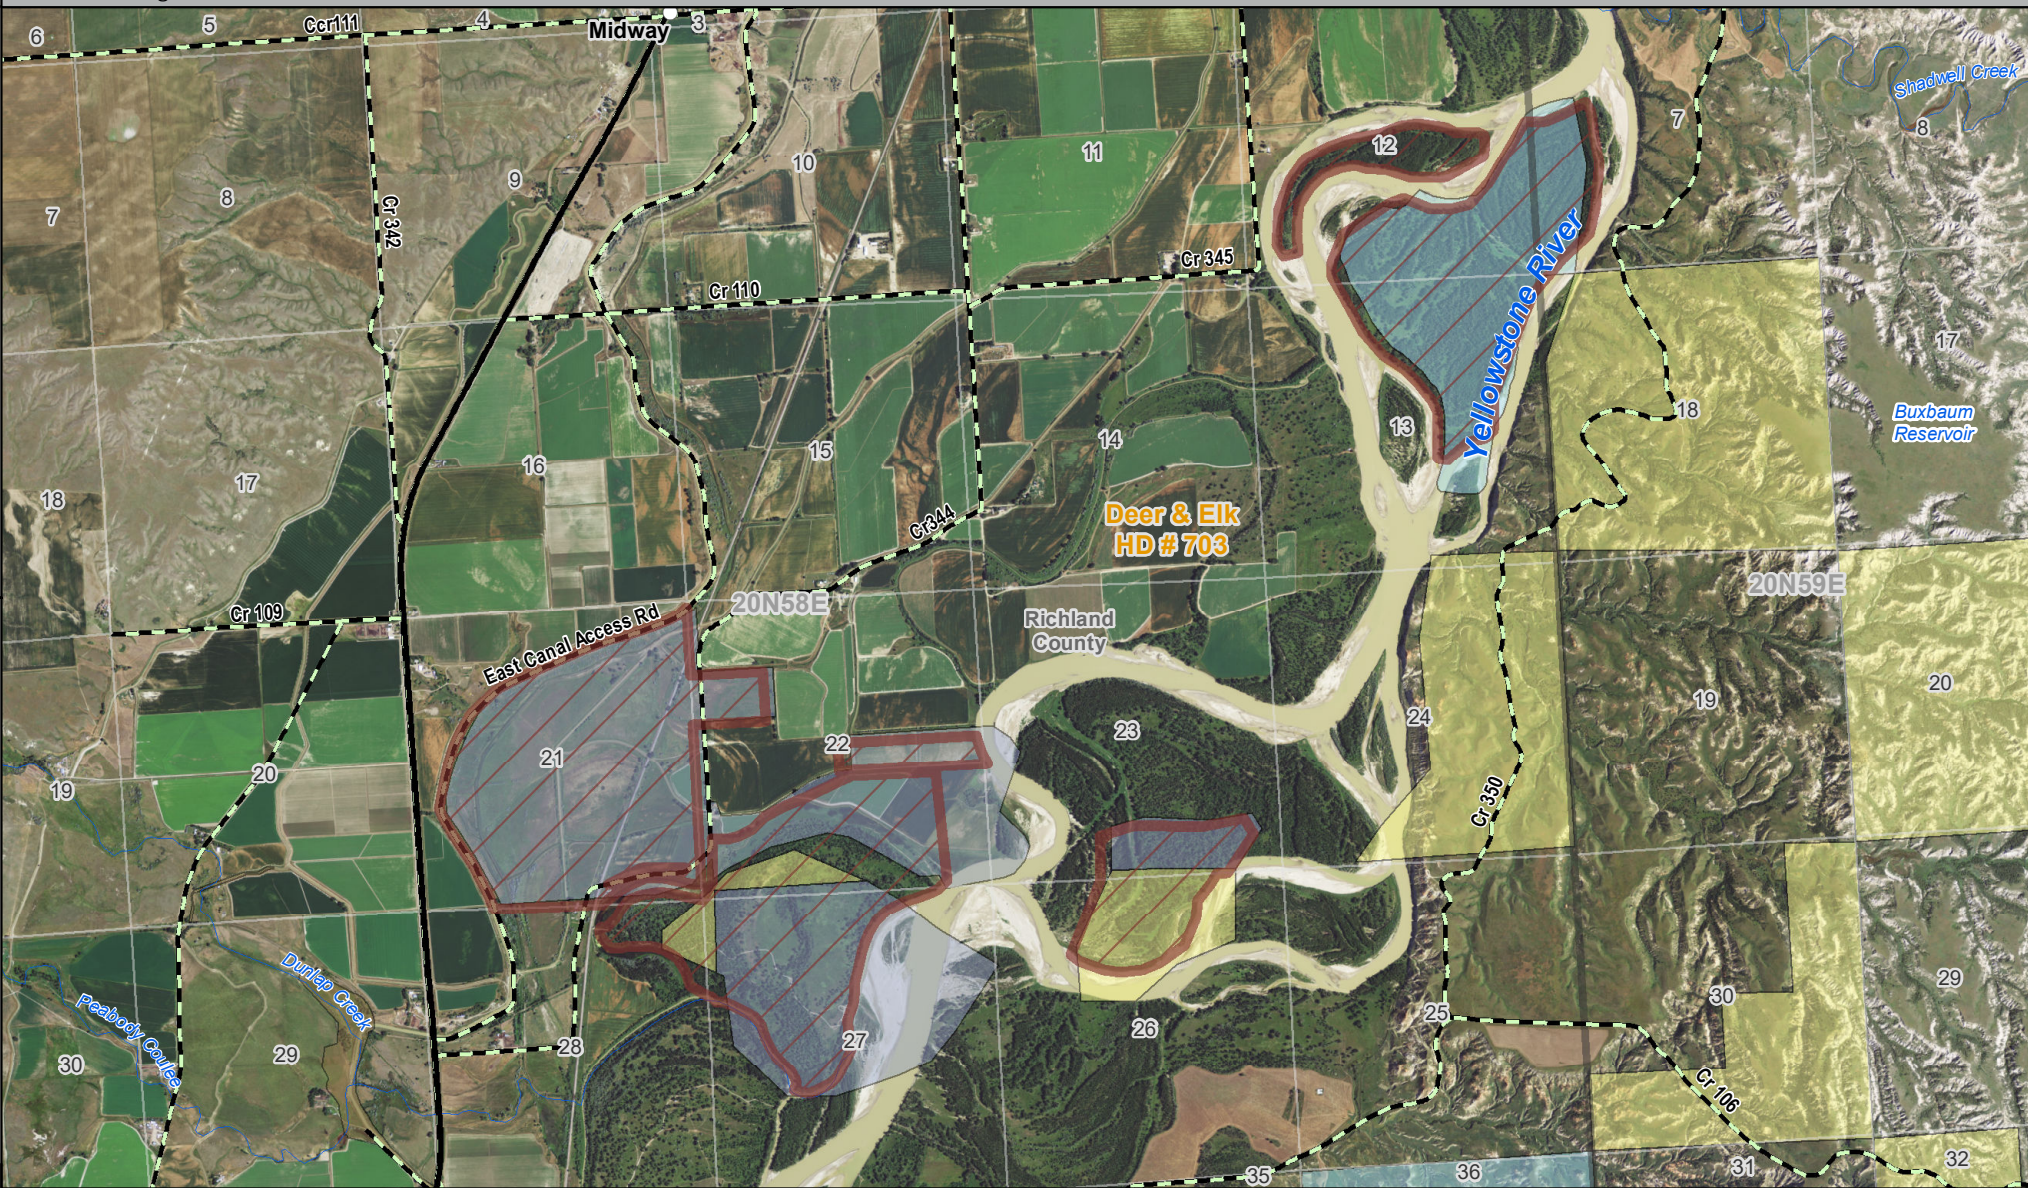

Elk Island

Wildlife Management Area

- Boundary
- BLM
- Other Federal Lands
- MT Fish, Wildlife & Parks
- State Lands

39754347.pdf
Date: 8/23/2022

Disclaimer - This map is not intended to depict property ownership outside the Wildlife Management Area. Contact the appropriate land management agency for information on public land ownership and travel guidelines.