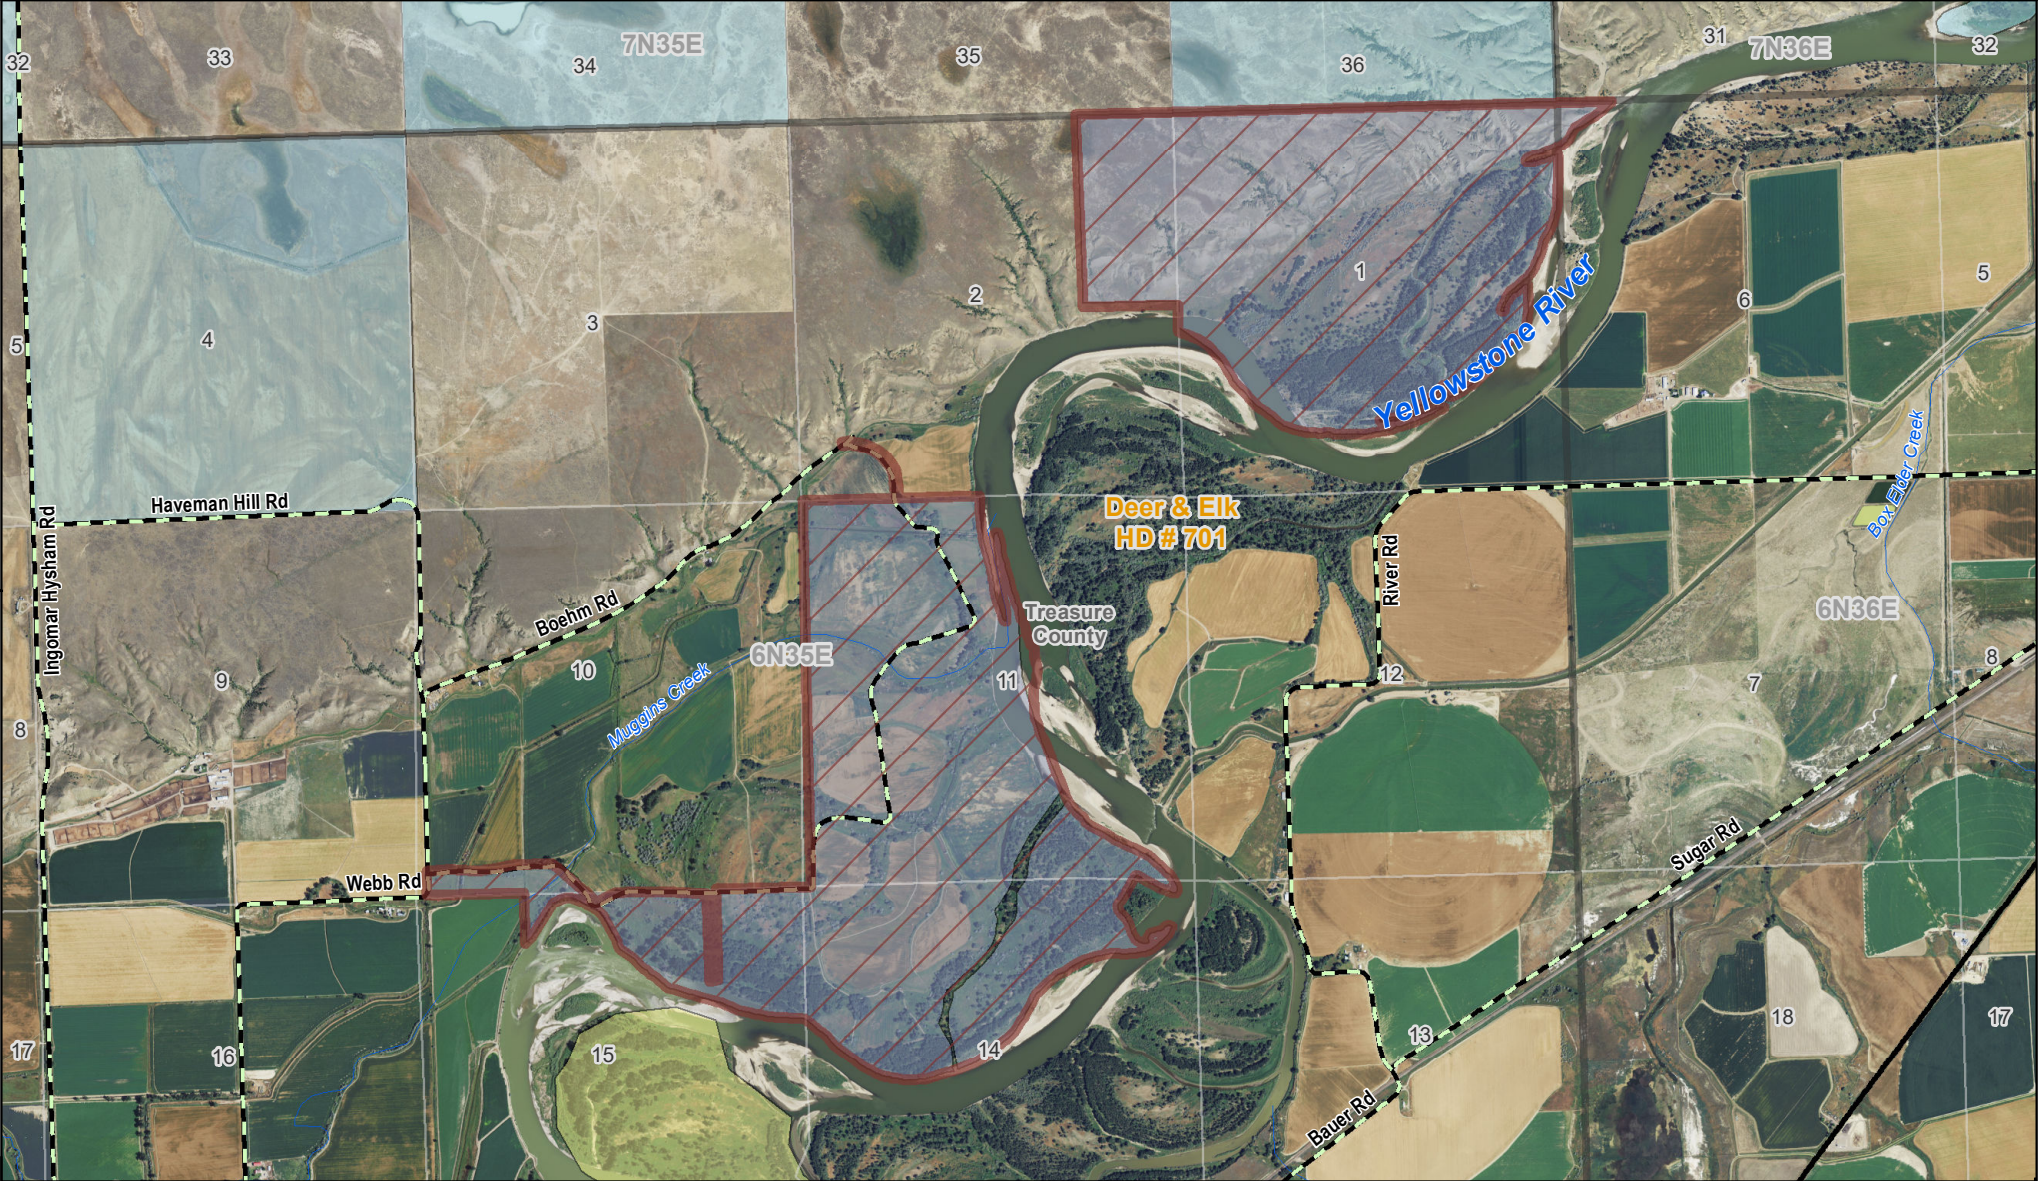

Isaac Homestead

MONTANA FWP

Wildlife Management Area

-  Boundary
-  BLM
-  MT Fish, Wildlife & Parks
-  State Lands

39754343.pdf
Date: 8/23/2022

Disclaimer - This map is not intended to depict property ownership outside the Wildlife Management Area. Contact the appropriate land management agency for information on public land ownership and travel guidelines.