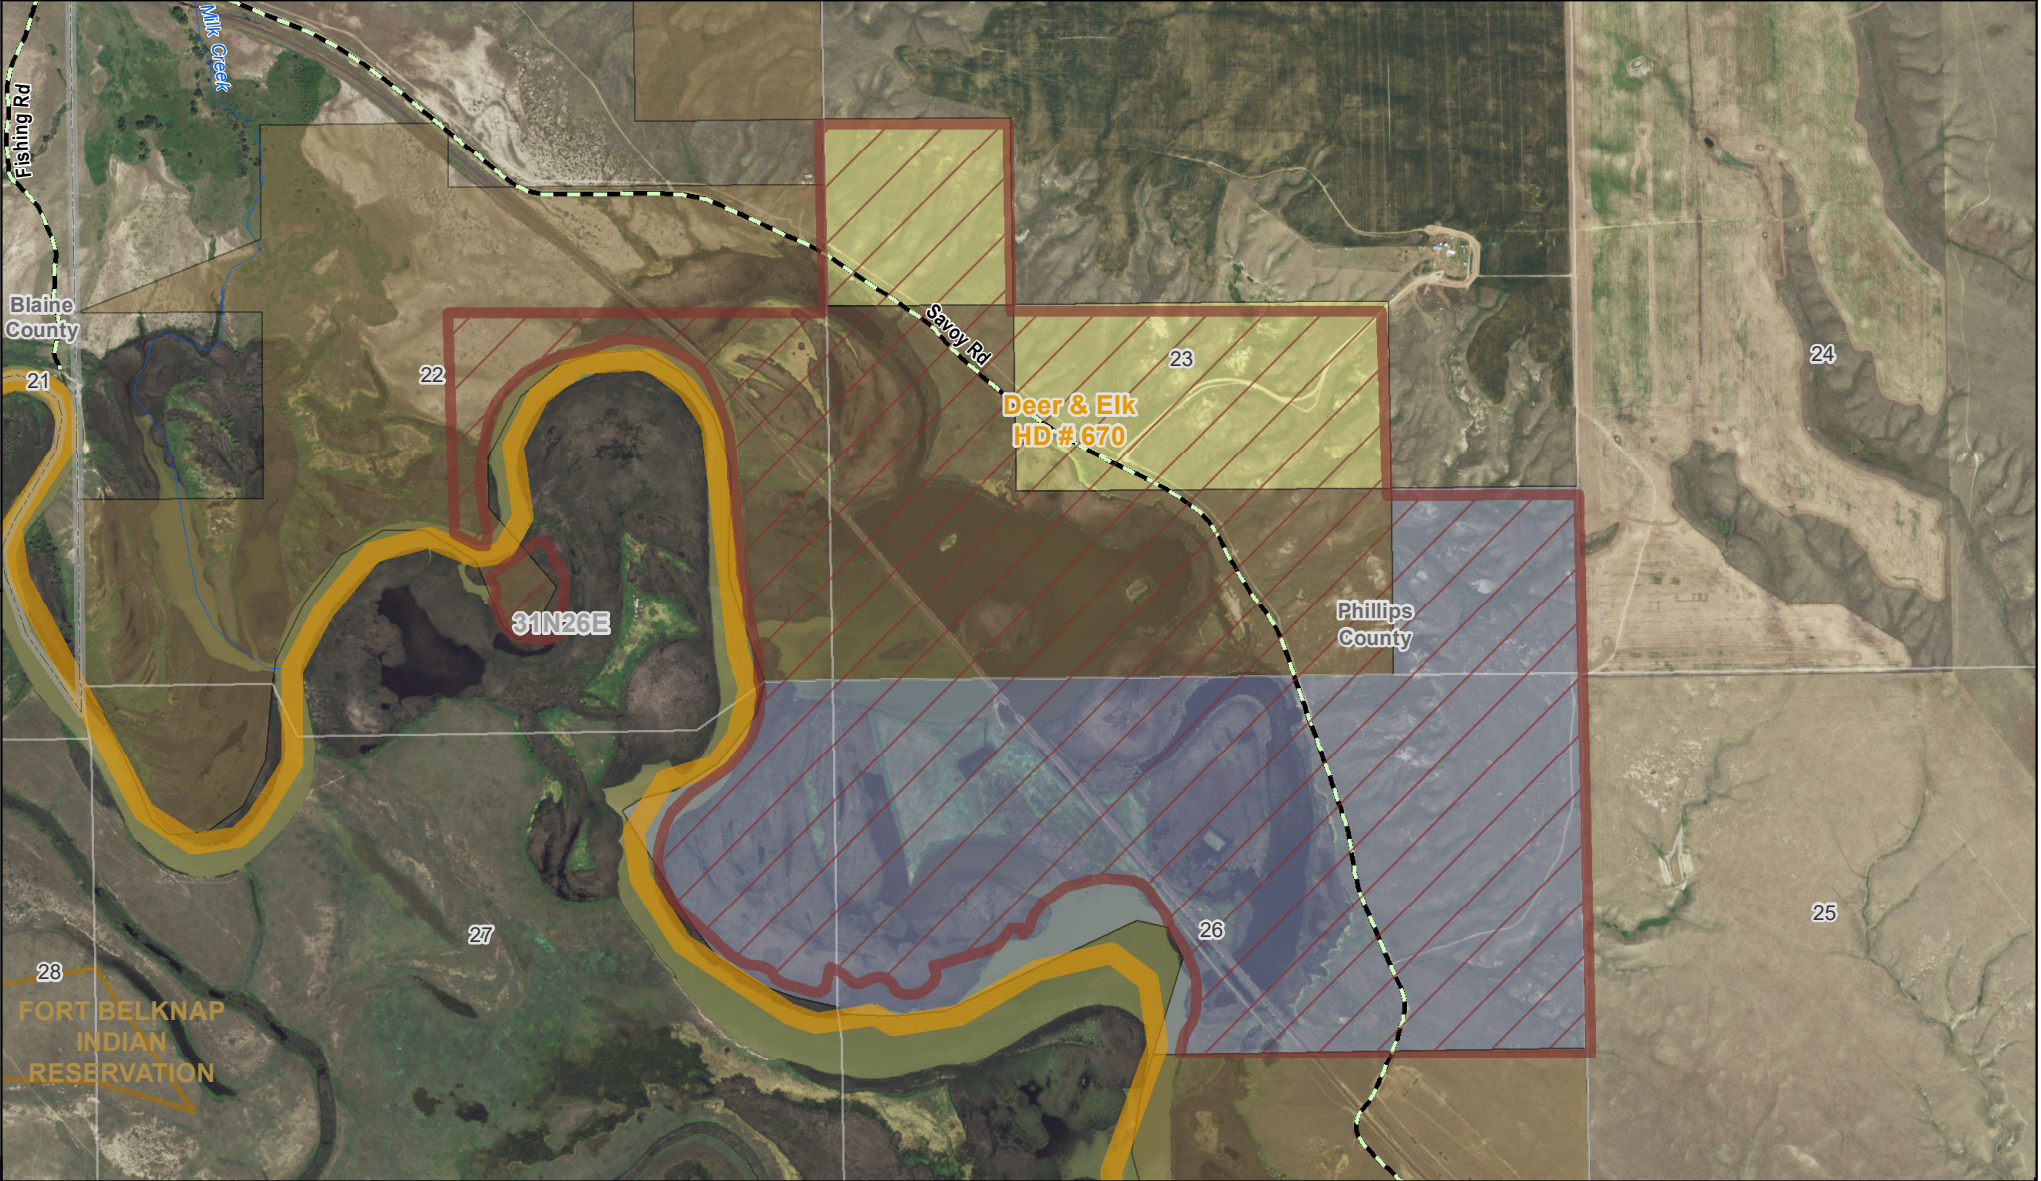

Dodson Dam

Wildlife Management Area

-  Boundary
-  BLM
-  Other Federal Lands
-  MT Fish, Wildlife & Parks

39754283.pdf
Date: 8/23/2022

Disclaimer - This map is not intended to depict property ownership outside the Wildlife Management Area. Contact the appropriate land management agency for information on public land ownership and travel guidelines.