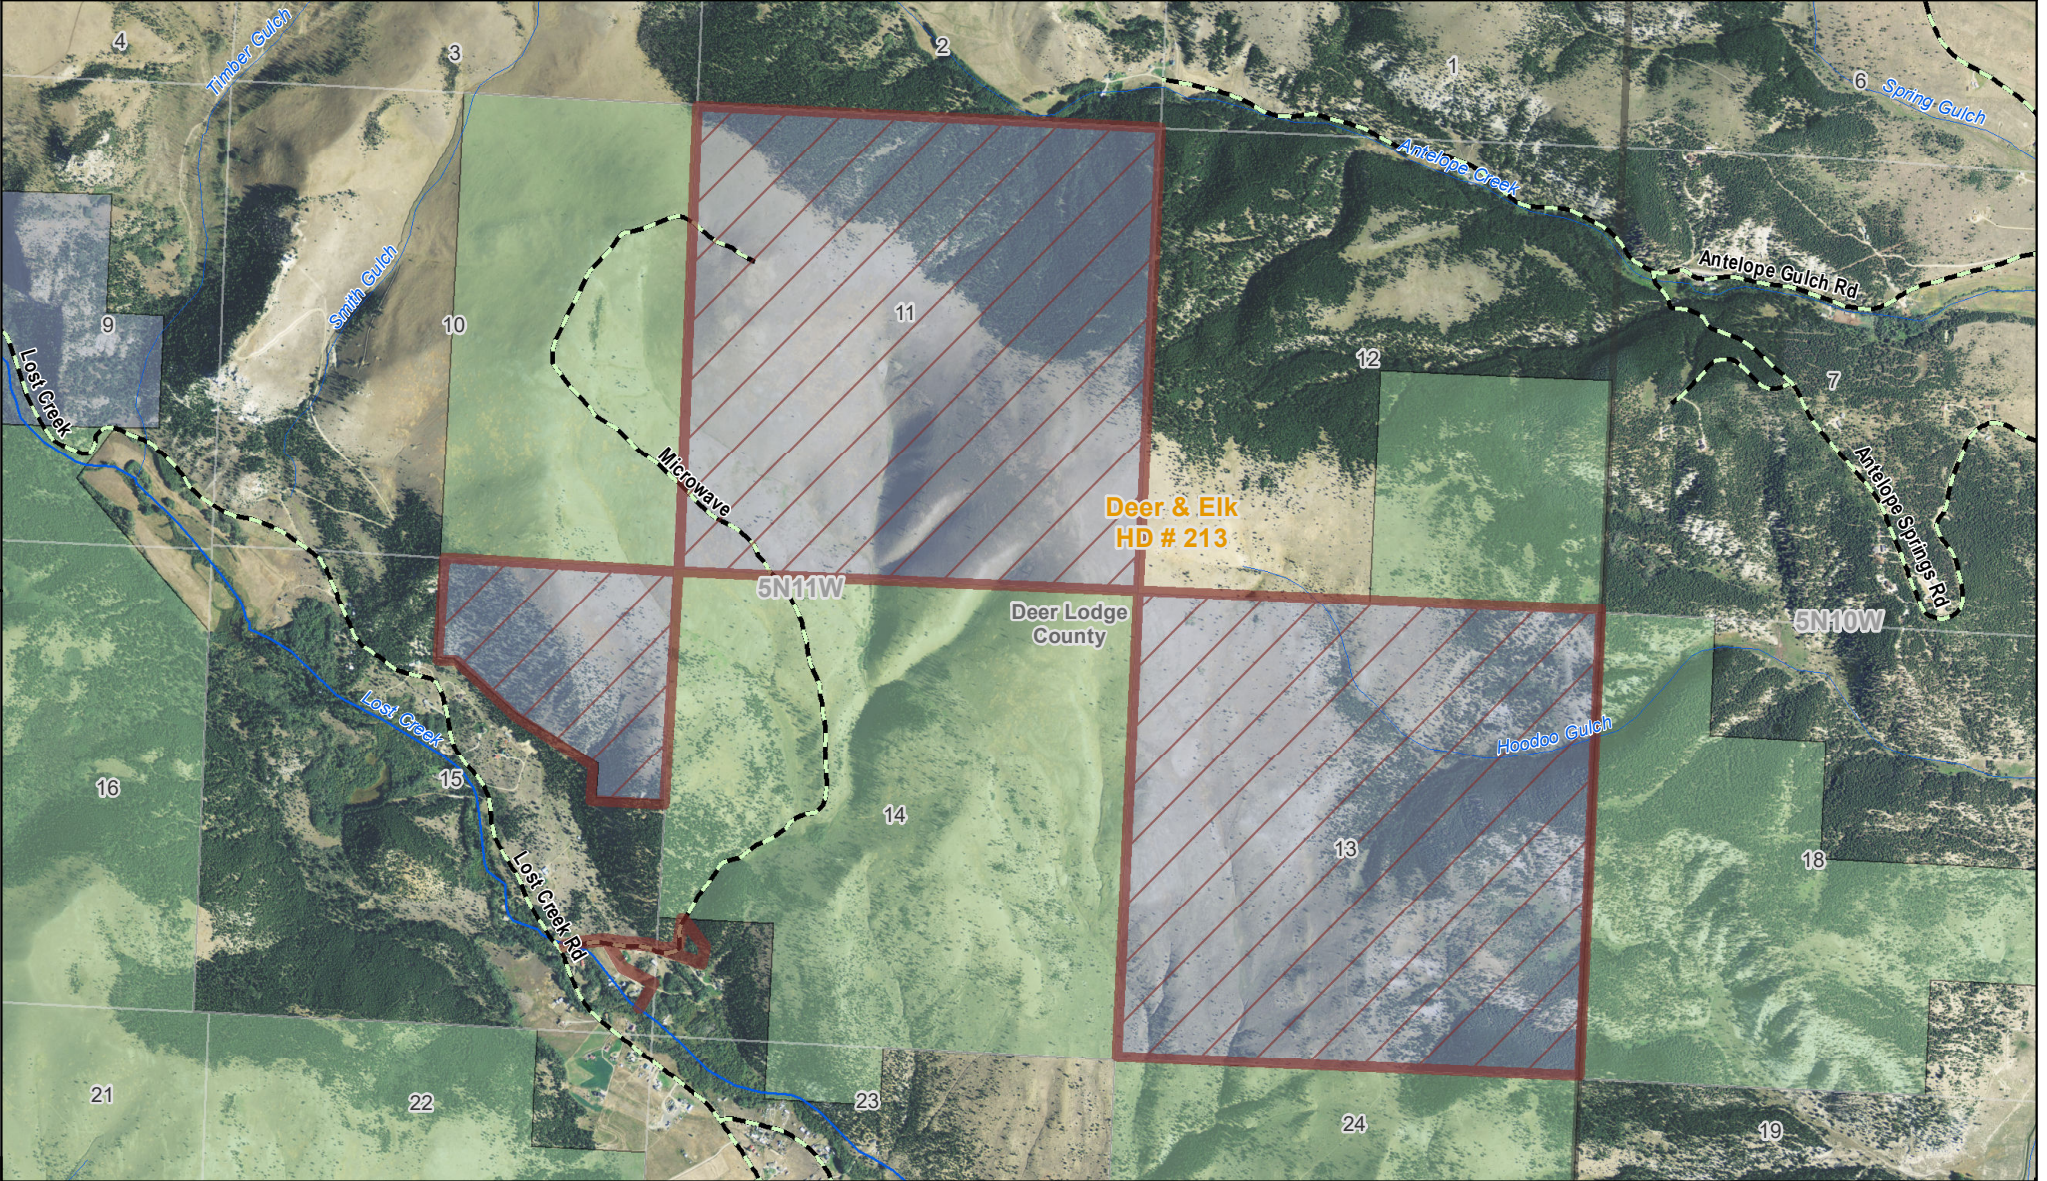

Lost Creek

MONTANA FWP

Wildlife Management Area

-  Boundary
-  US Forest Service
-  MT Fish, Wildlife & Parks

39754075.pdf
Date: 8/23/2022

Disclaimer - This map is not intended to depict property ownership outside the Wildlife Management Area. Contact the appropriate land management agency for information on public land ownership and travel guidelines.