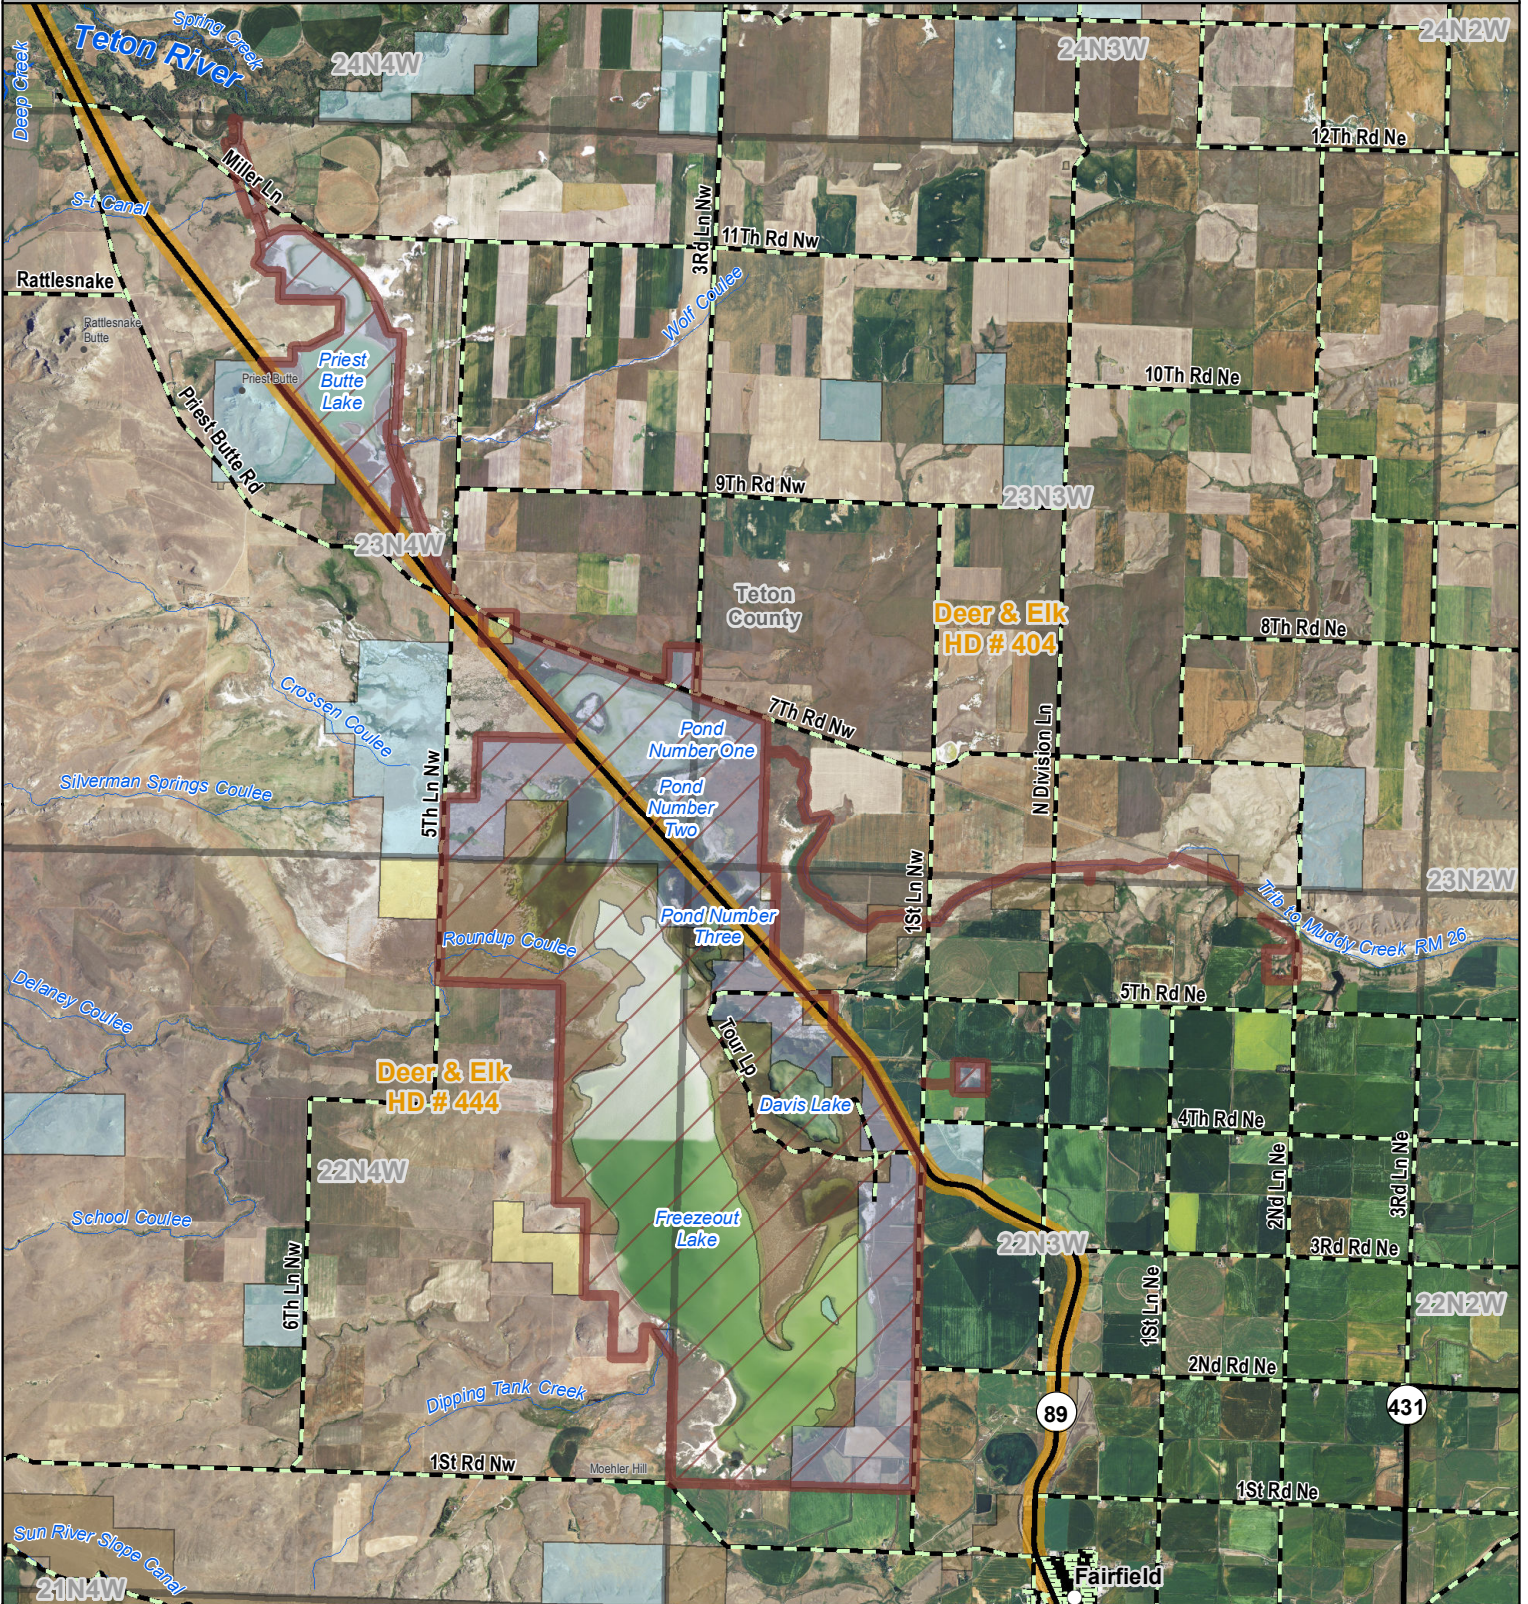

Freezout Lake

MONTANA FWP

Wildlife Management Area

-  Boundary
-  BLM
-  Other Federal Lands
-  MT Fish, Wildlife & Parks

 State Lands

39753634.pdf
Date: 8/23/2022

Disclaimer - This map is not intended to depict property ownership outside the Wildlife Management Area. Contact the appropriate land management agency for information on public land ownership and travel guidelines.