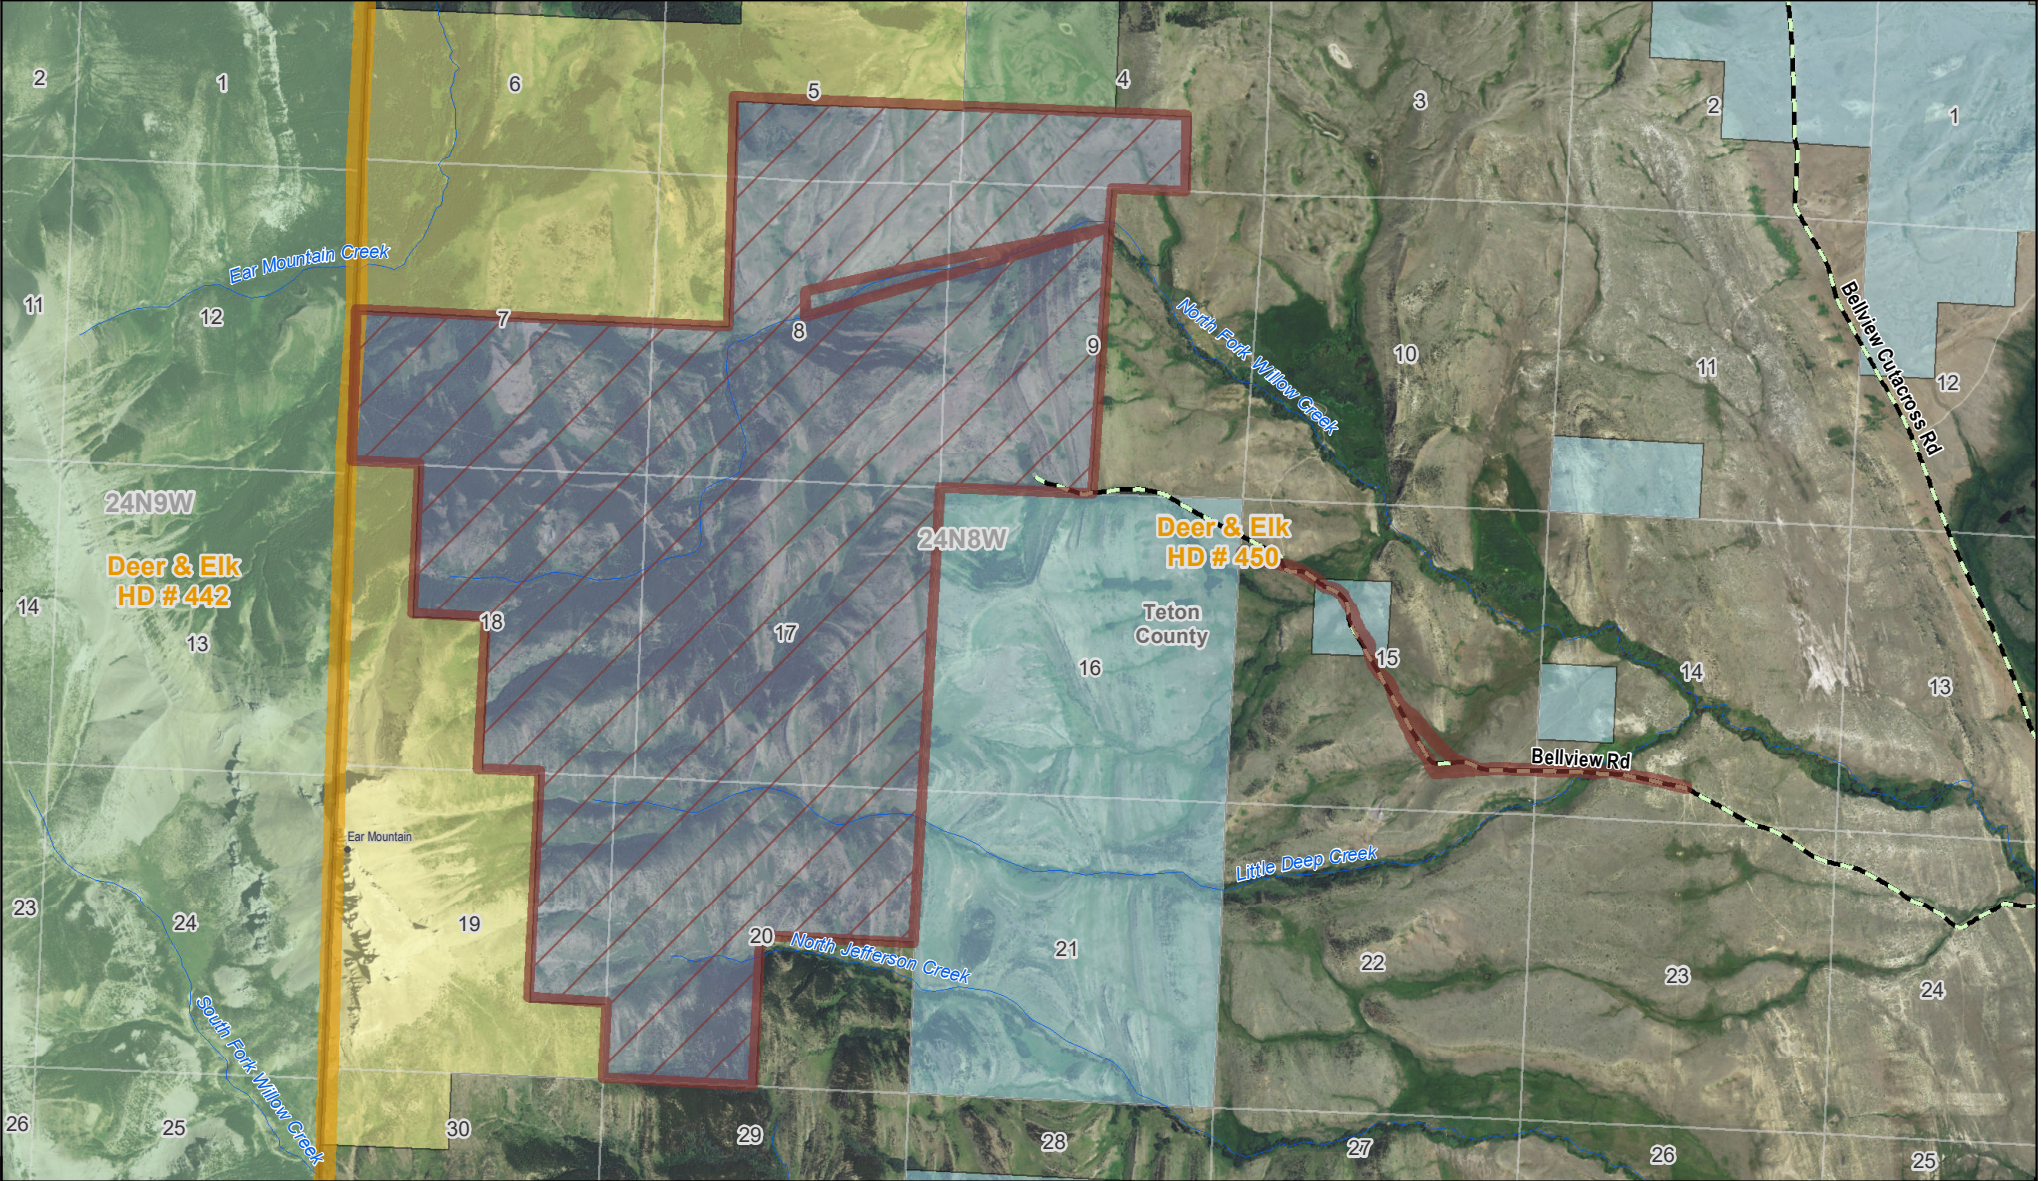

Ear Mountain

Wildlife Management Area

- Boundary
- BLM
- US Forest Service
- MT Fish, Wildlife & Parks
- State Lands

39753630.pdf
Date: 8/23/2022

Area of Interest

The inset map shows the state of Montana divided into seven numbered regions. A red box with a deer icon is placed over region 4, indicating the location of the Ear Mountain WMA.

Disclaimer - This map is not intended to depict property ownership outside the Wildlife Management Area. Contact the appropriate land management agency for information on public land ownership and travel guidelines.