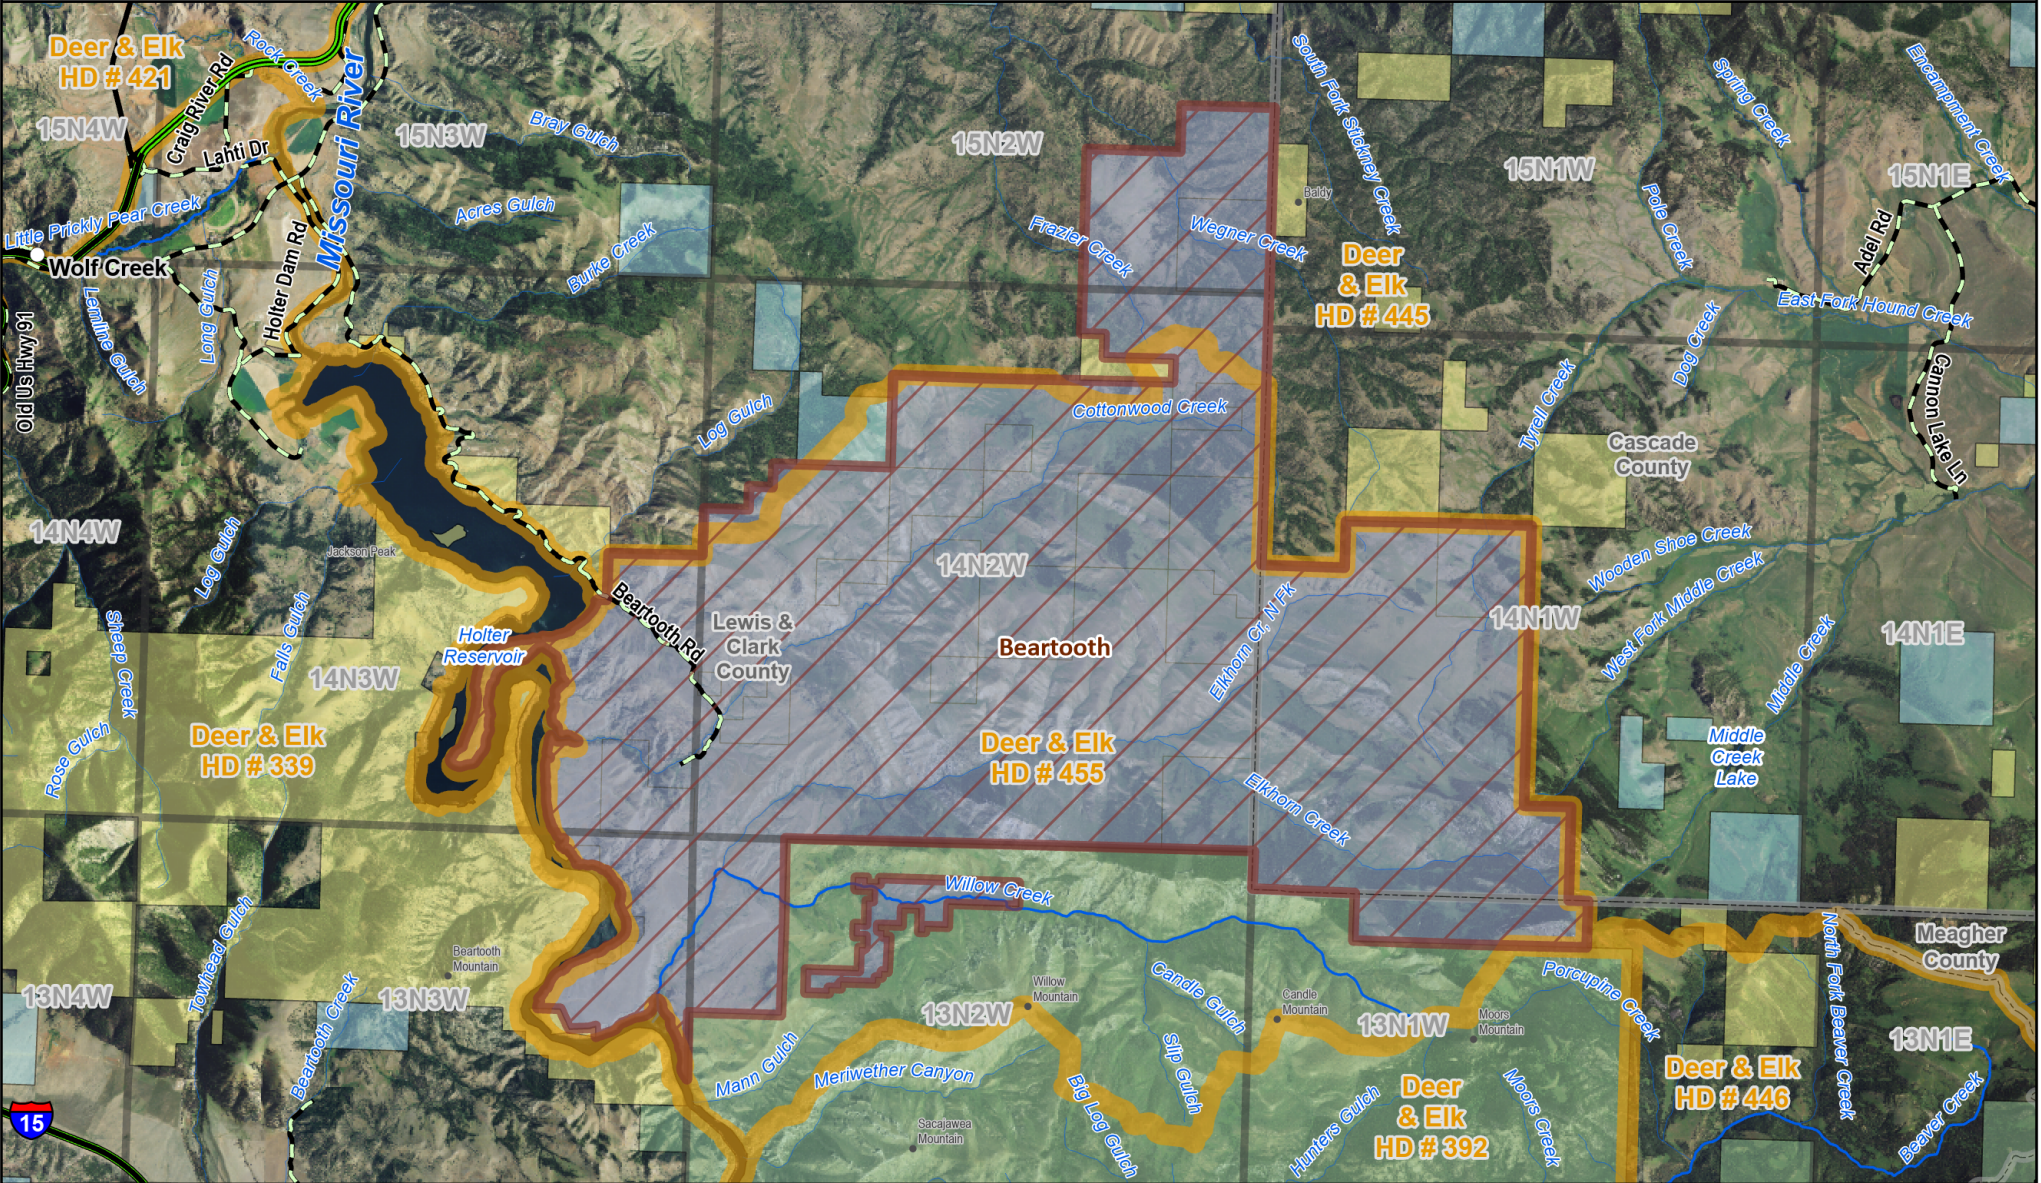

Beartooth

Wildlife Management Area

- | | | |
|---------------------------|------------------------------|-------------------|
| Boundary | National Park Service | US Forest Service |
| MT Fish, Wildlife & Parks | Other Federal Lands | State Lands |
| BLM | US Fish and Wildlife Service | |

39753622.pdf

Date: 5/8/2025

Disclaimer - This map is not intended to depict property ownership outside the Wildlife Management Area. Contact the appropriate land management agency for information on public land ownership and travel guidelines.