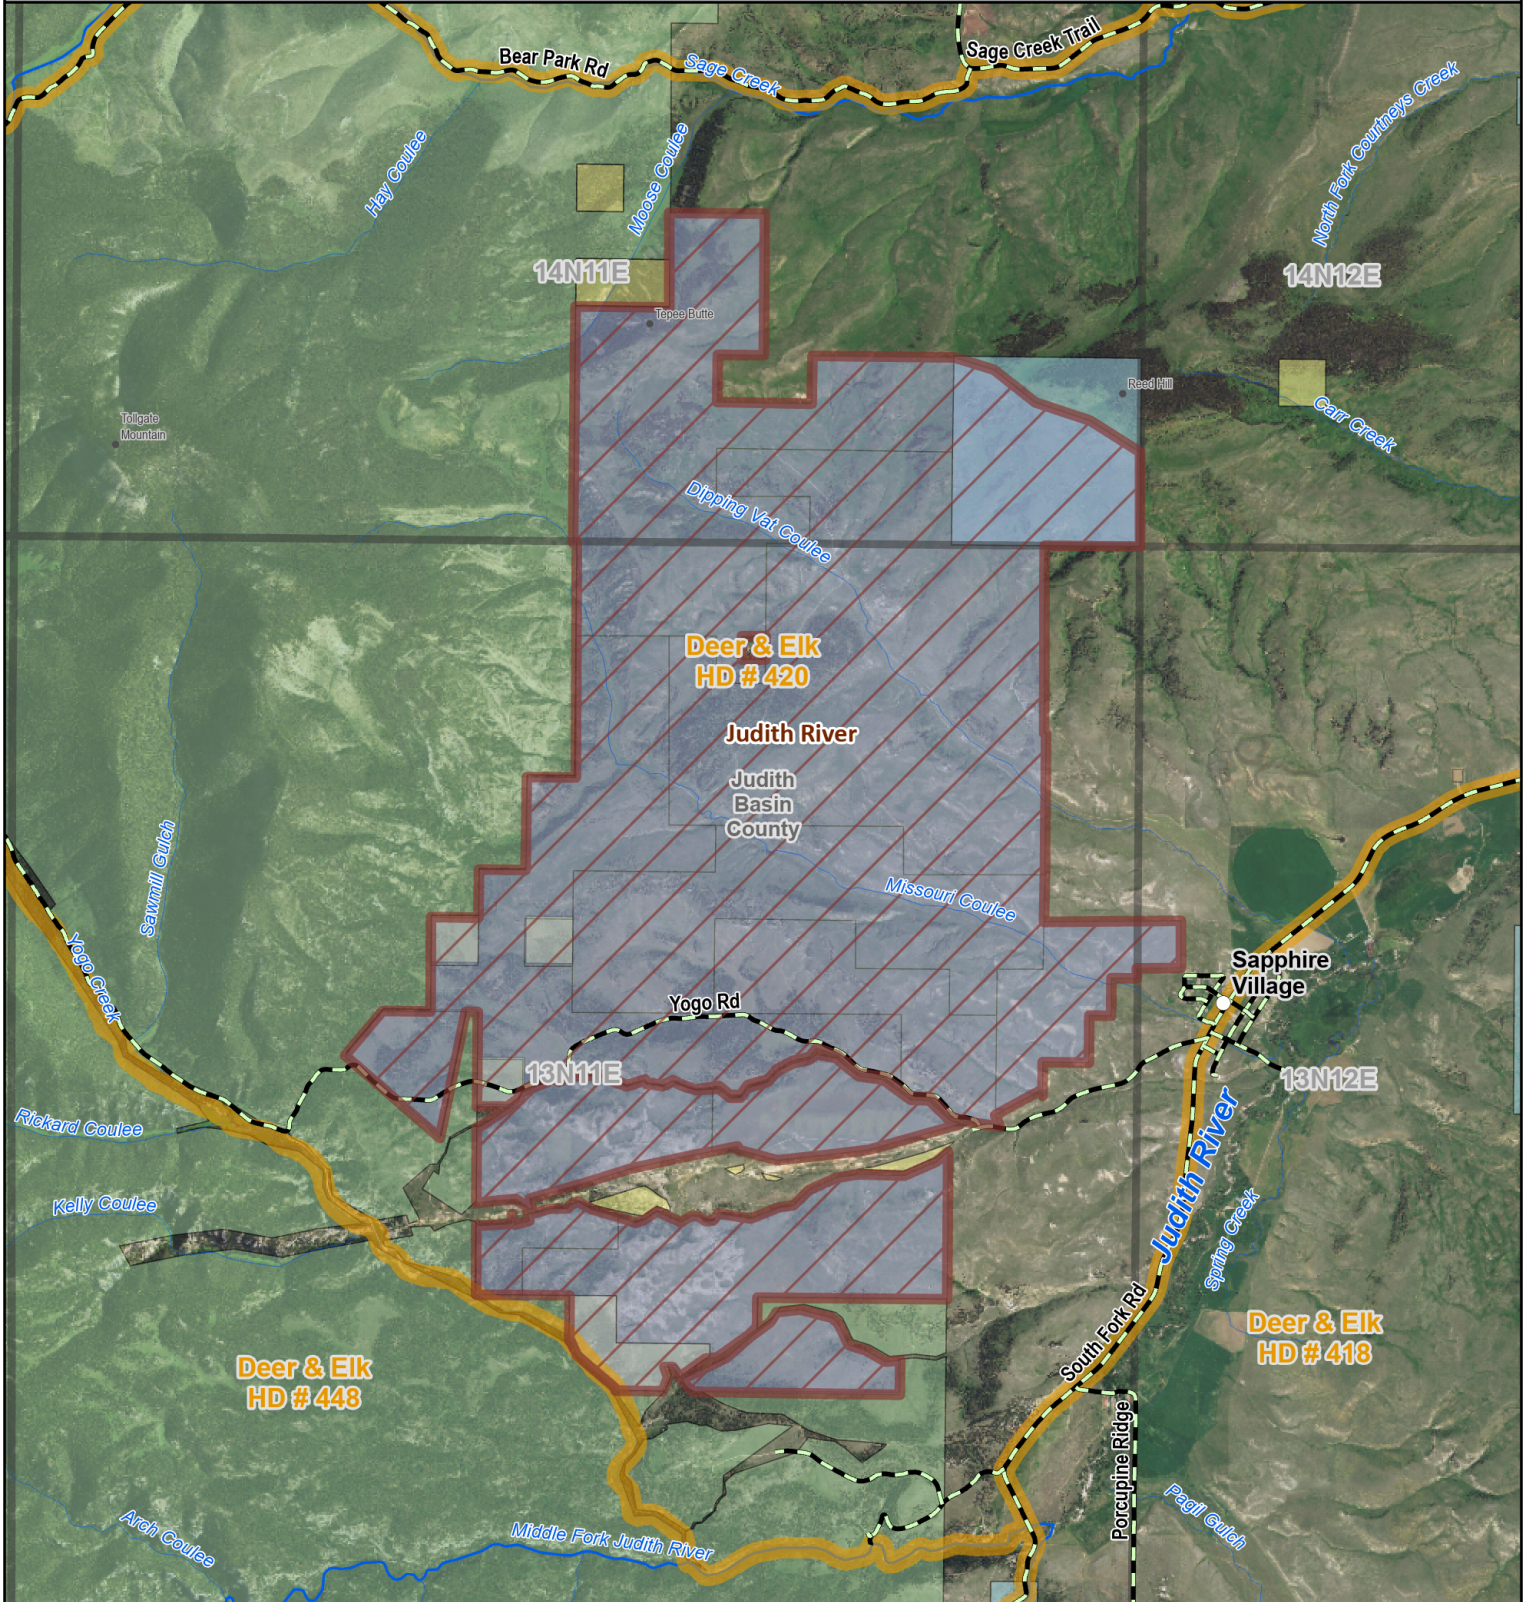

Wildlife Management Area

Boundary	Other Federal Lands
MT Fish, Wildlife & Parks	US Fish and Wildlife Service
BLM	US Forest Service
National Park Service	State Lands

39753614.pdf
Date: 5/8/2025

Area of Interest

0 0.5 1
Miles

Disclaimer - This map is not intended to depict property ownership outside the Wildlife Management Area. Contact the appropriate land management agency for information on public land ownership and travel guidelines.