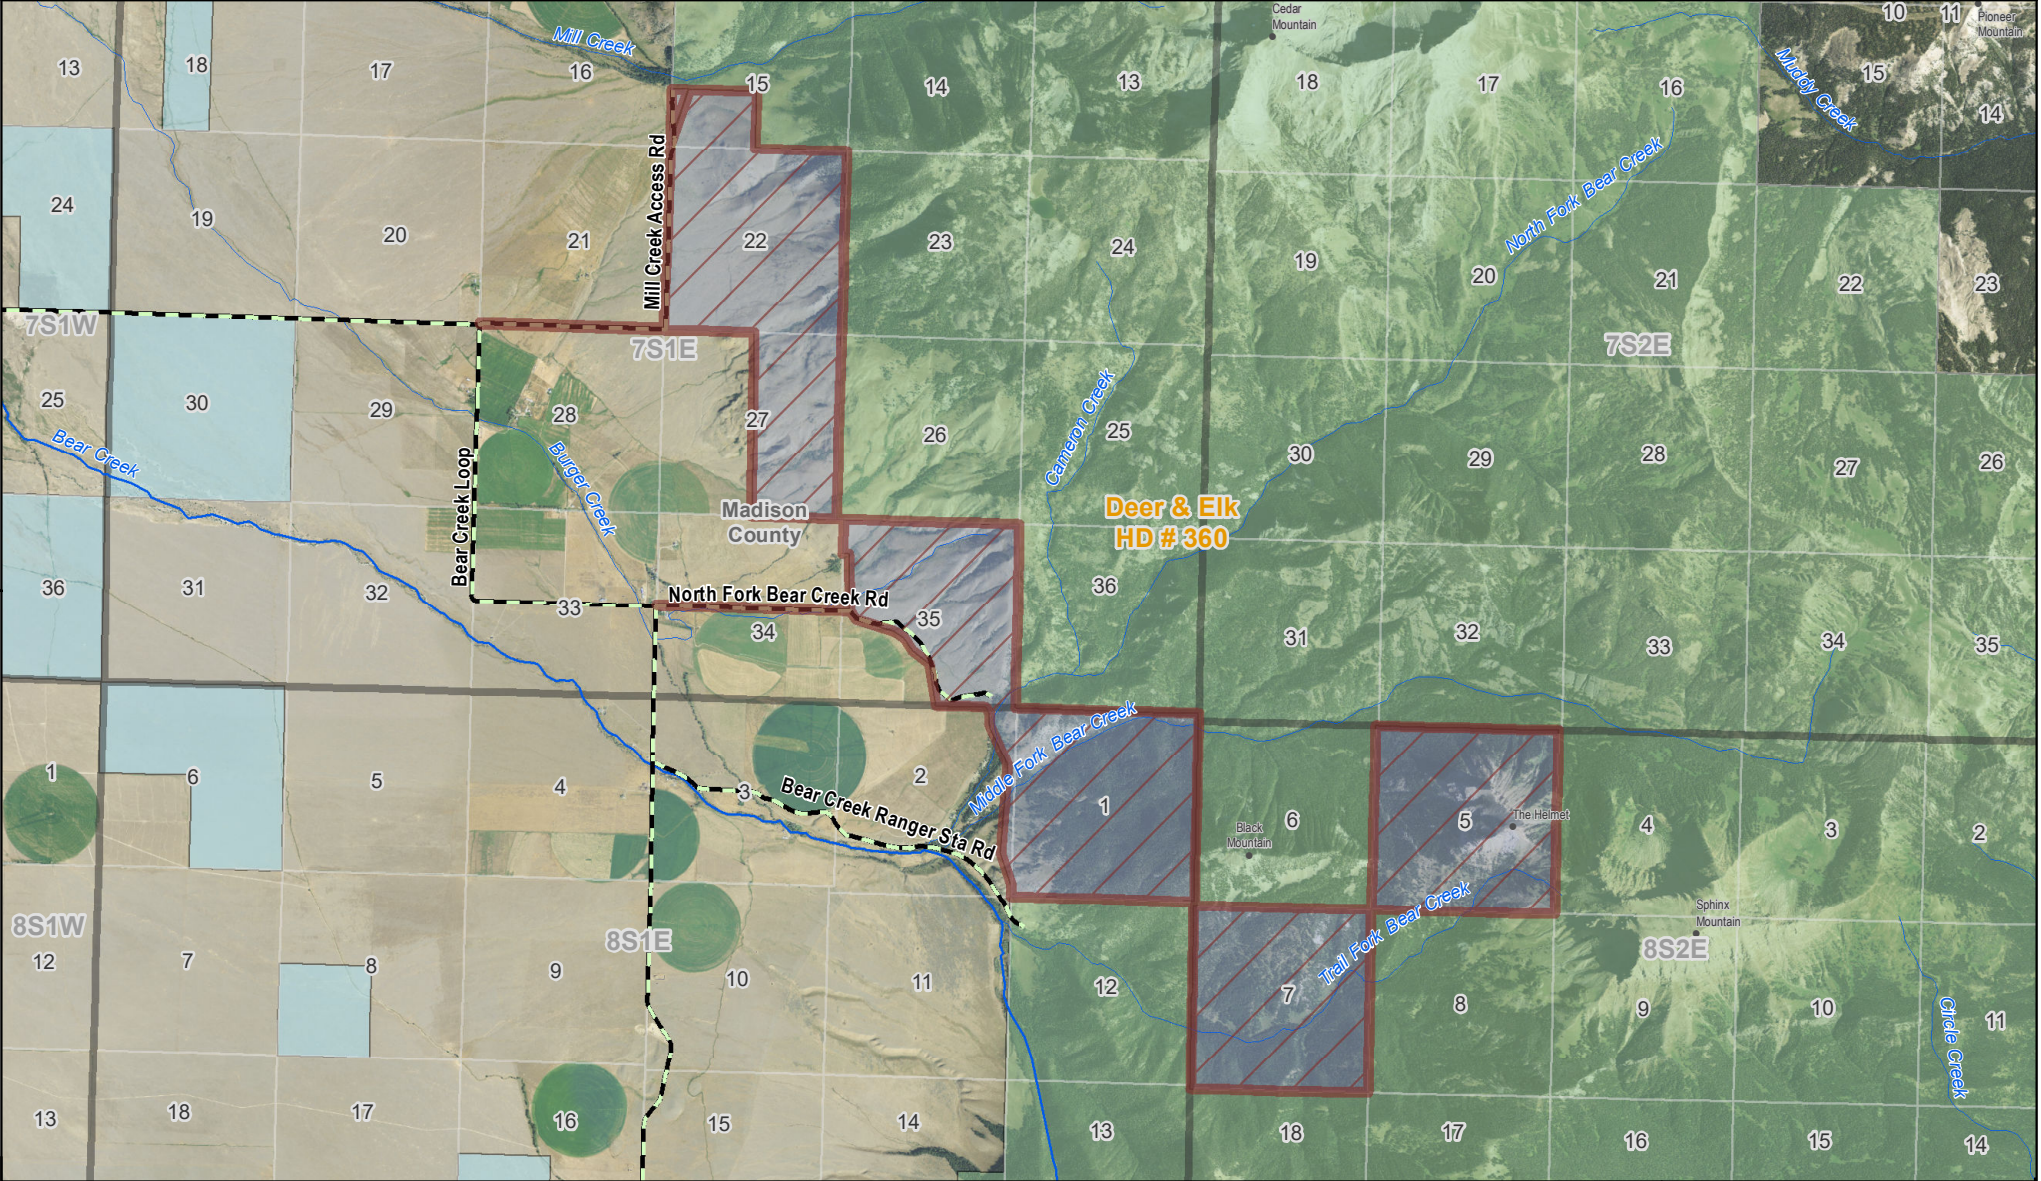

Bear Creek

Wildlife Management Area

- Boundary
- US Forest Service
- MT Fish, Wildlife & Parks
- State Lands

39753378.pdf
Date: 8/23/2022

Disclaimer - This map is not intended to depict property ownership outside the Wildlife Management Area. Contact the appropriate land management agency for information on public land ownership and travel guidelines.