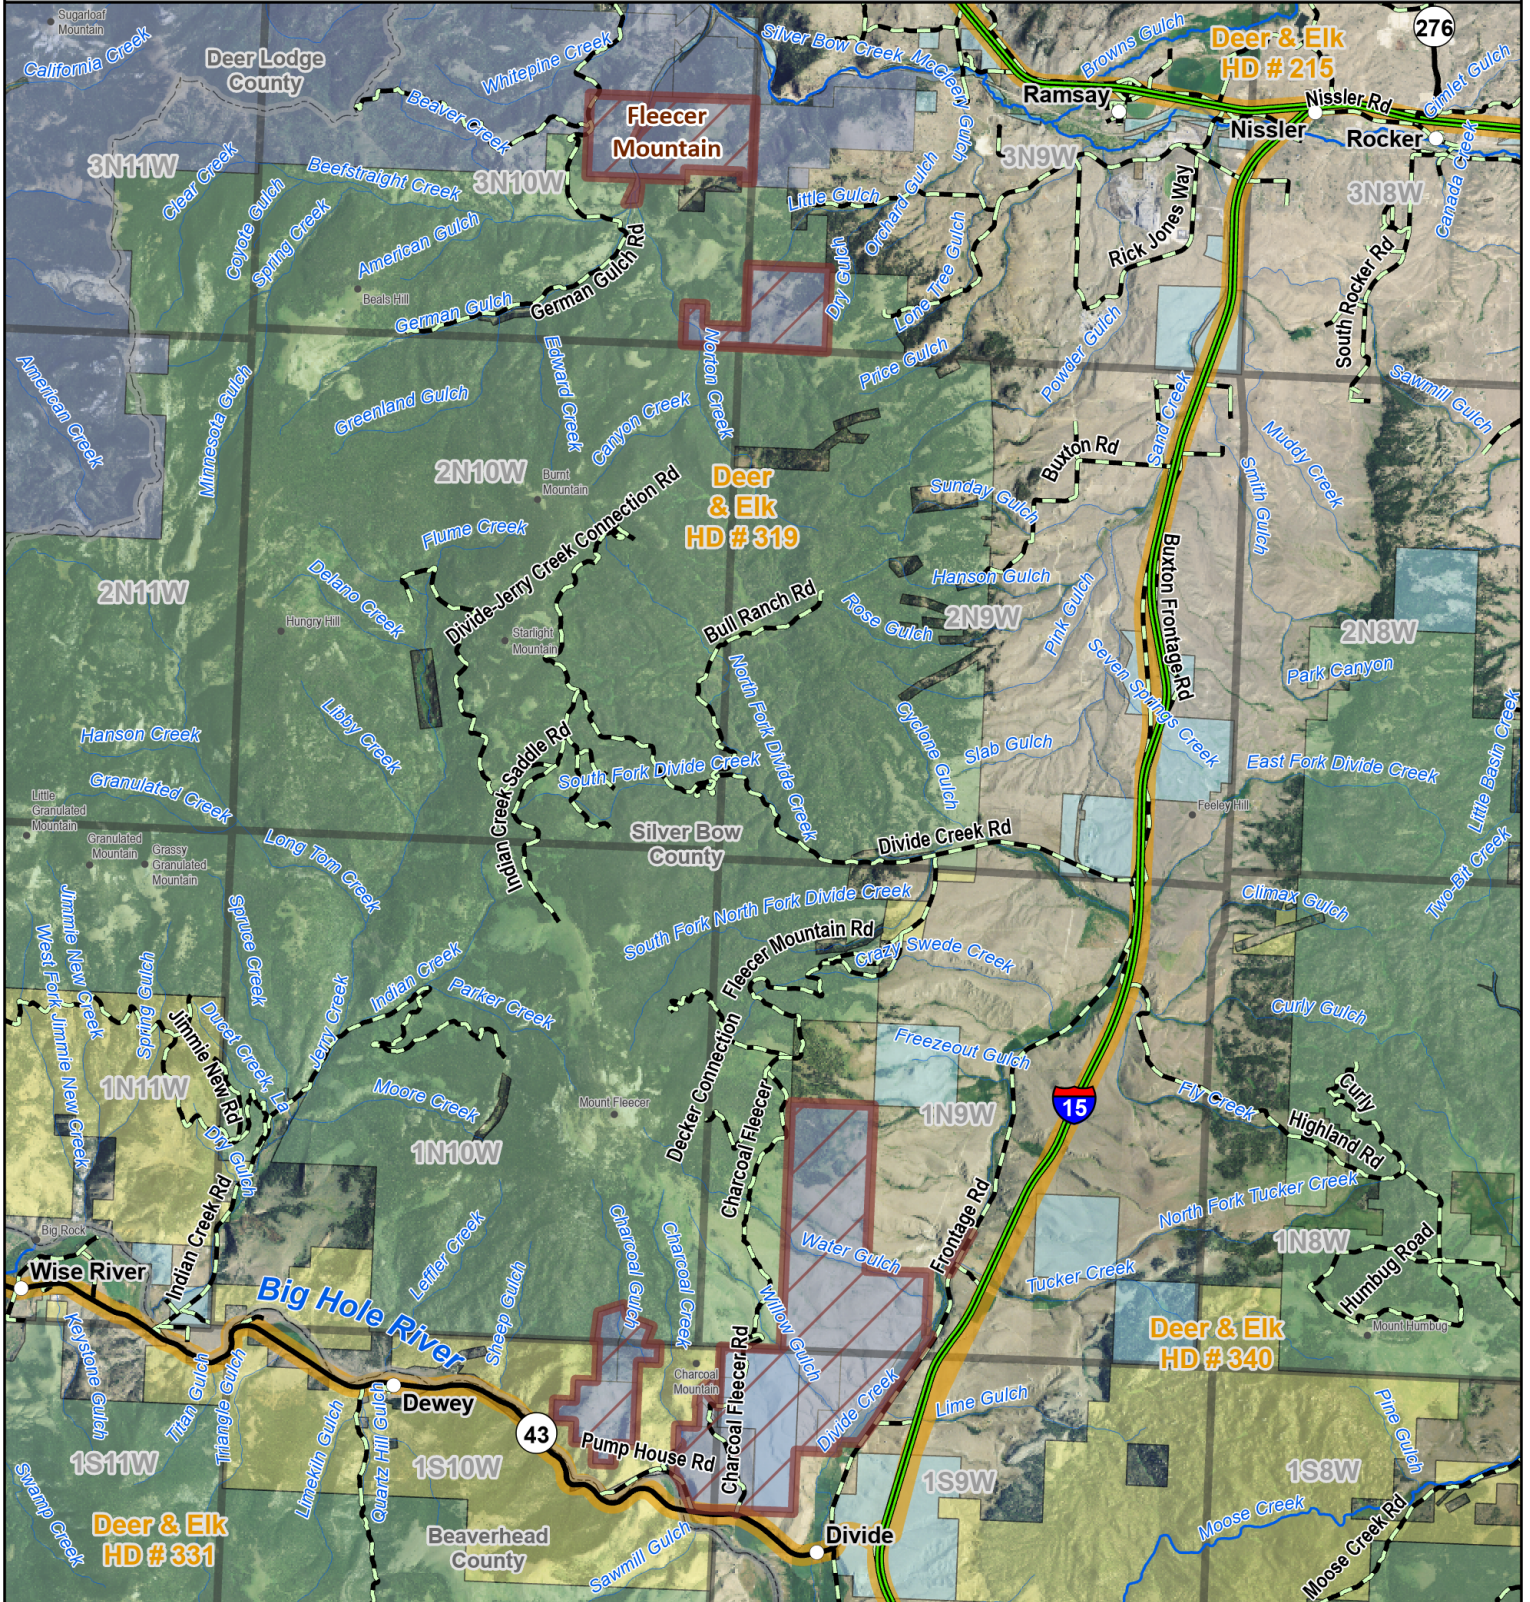

Fleecer Mountain

MONTANA FWP

Wildlife Management Area

	Boundary		Other Federal Lands
	MT Fish, Wildlife & Parks		US Fish and Wildlife Service
	BLM		US Forest Service
	National Park Service		State Lands

39753346.pdf
Date: 5/8/2025

Disclaimer - This map is not intended to depict property ownership outside the Wildlife Management Area. Contact the appropriate land management agency for information on public land ownership and travel guidelines.