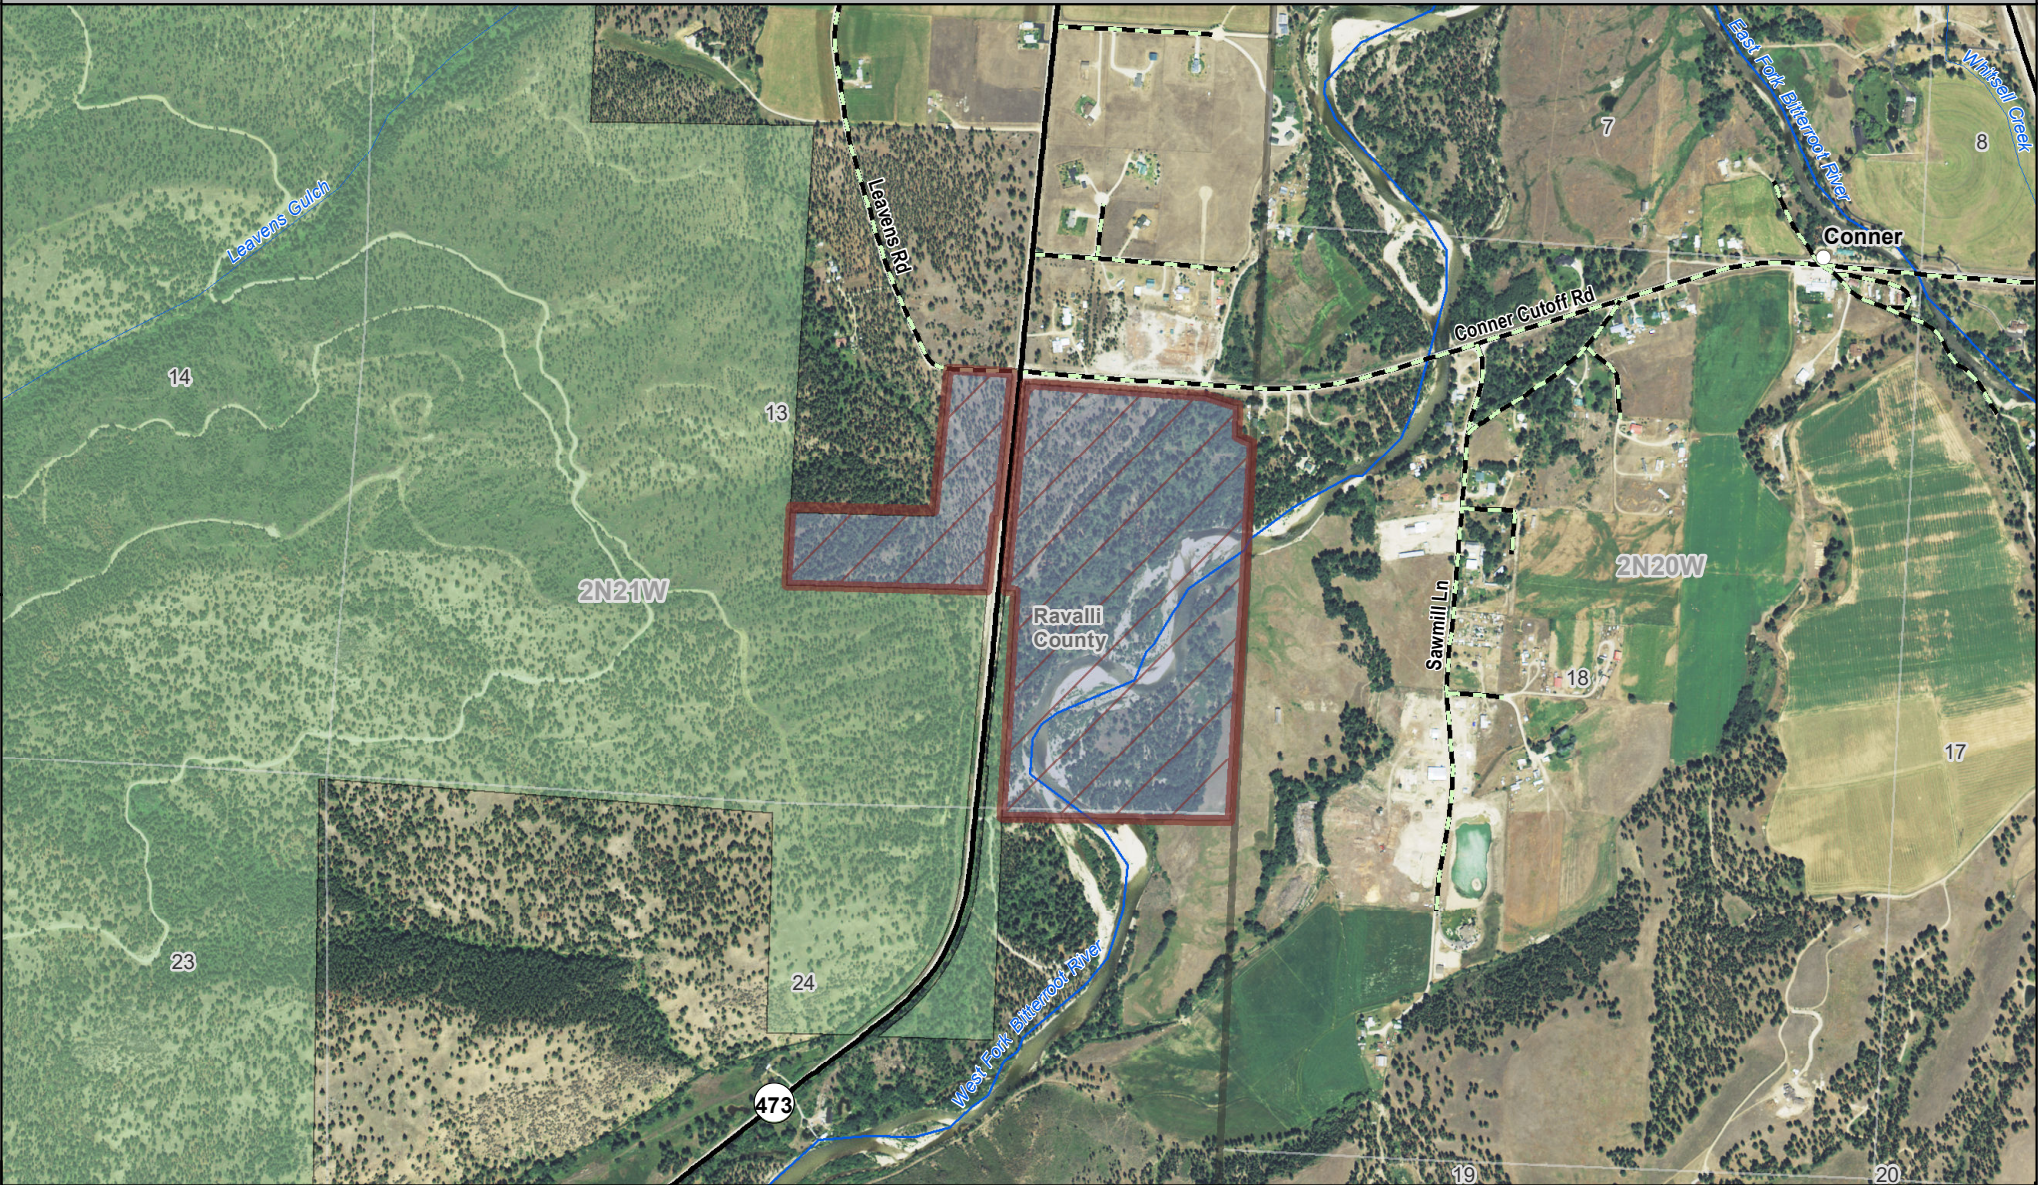

C. Ben White Memorial

MONTANA FWP

Fishing Access Site

-  Boundary
-  US Forest Service
-  MT Fish, Wildlife & Parks

75108293.pdf
Date: 9/23/2022

Disclaimer - This map is not intended to depict property ownership outside the Wildlife Management Area. Contact the appropriate land management agency for information on public land ownership and travel guidelines.