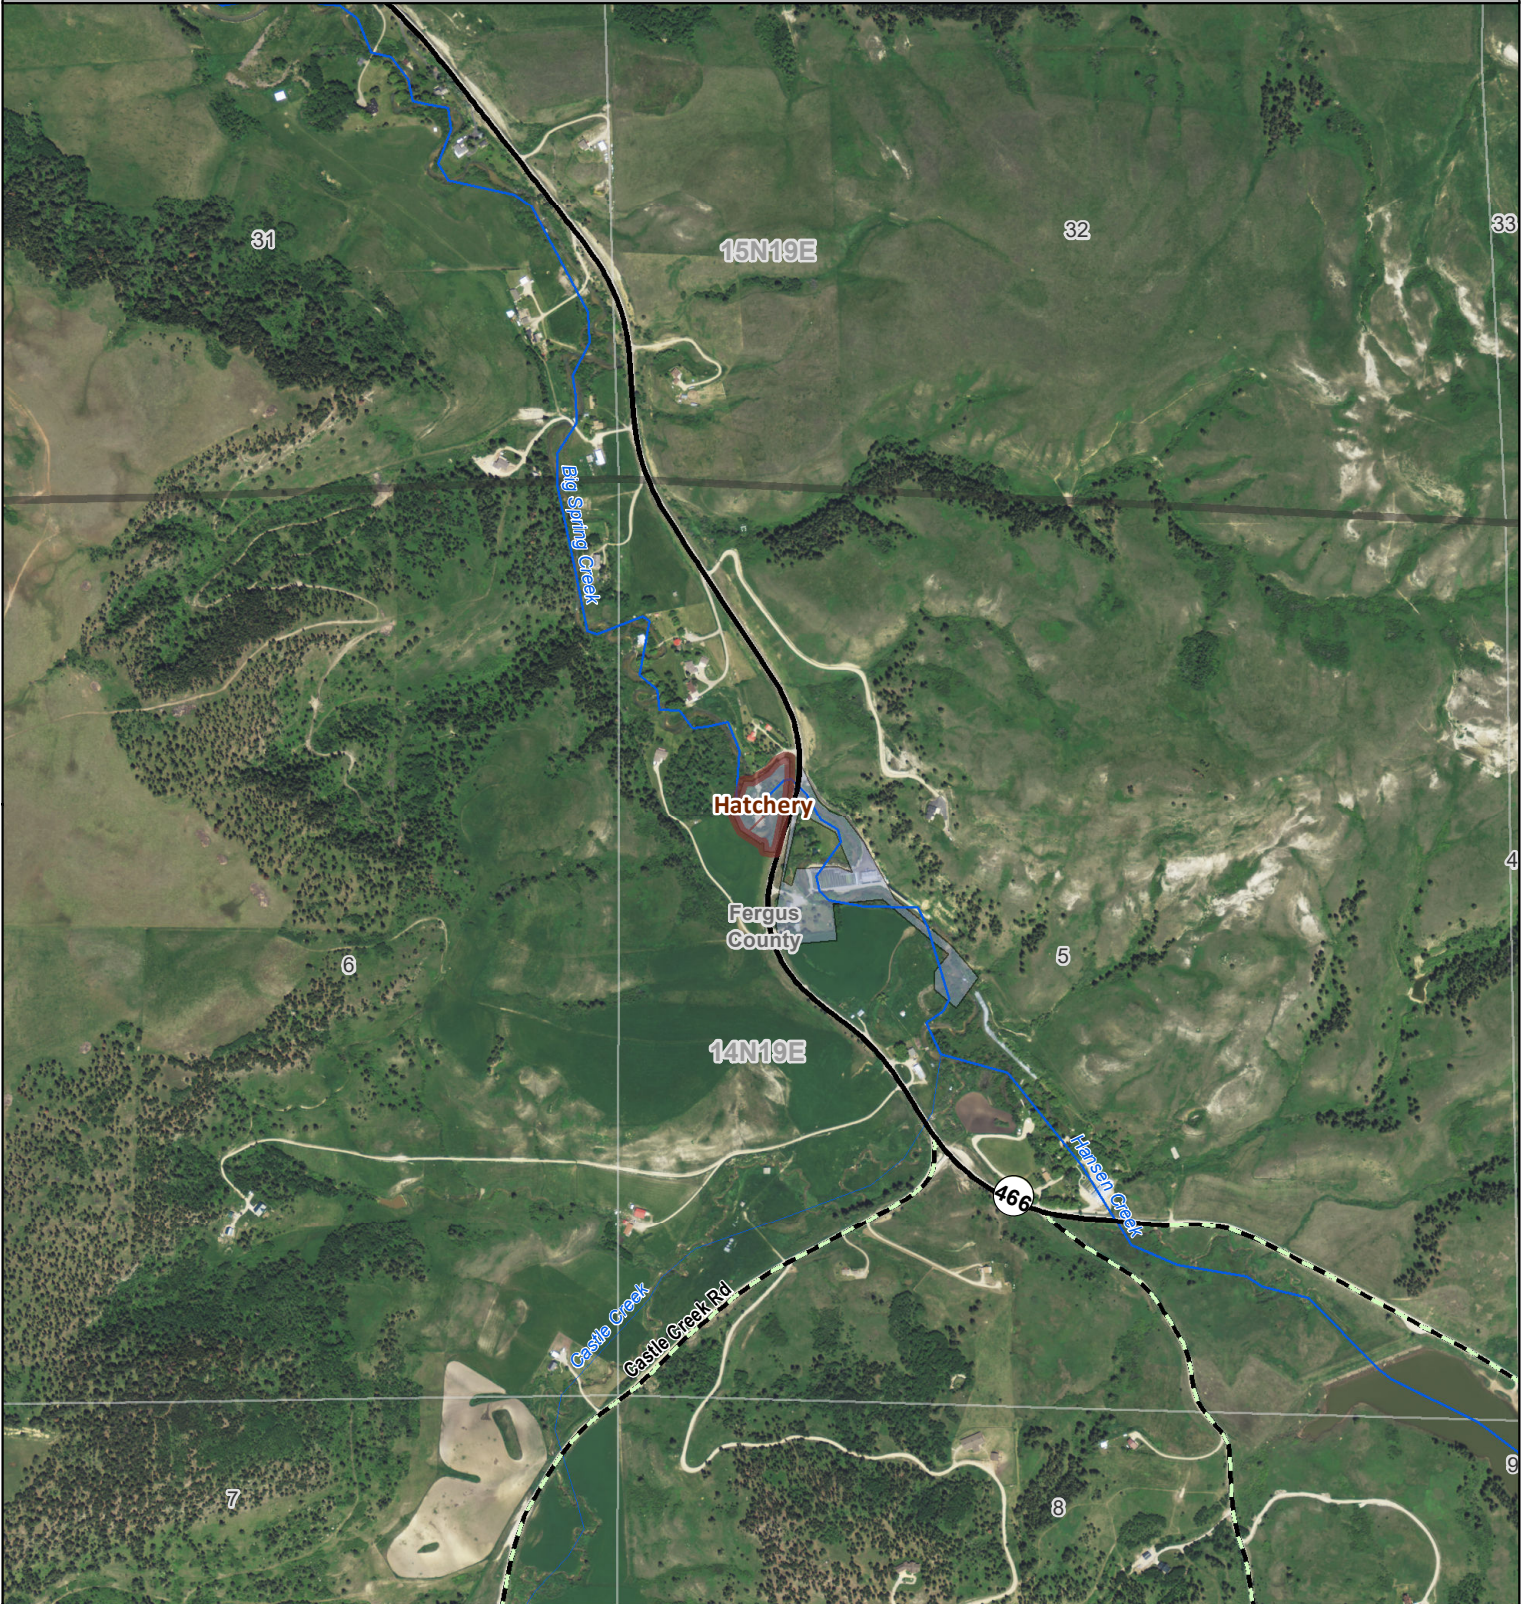

Fishing Access Site

-  Boundary
-  MT Fish, Wildlife & Parks

Area of Interest

39754682.pdf
Date: 2/6/2020

Disclaimer - This map is not intended to depict property ownership outside the Wildlife Management Area.
Contact the appropriate land management agency for information on public land ownership and travel guidelines.