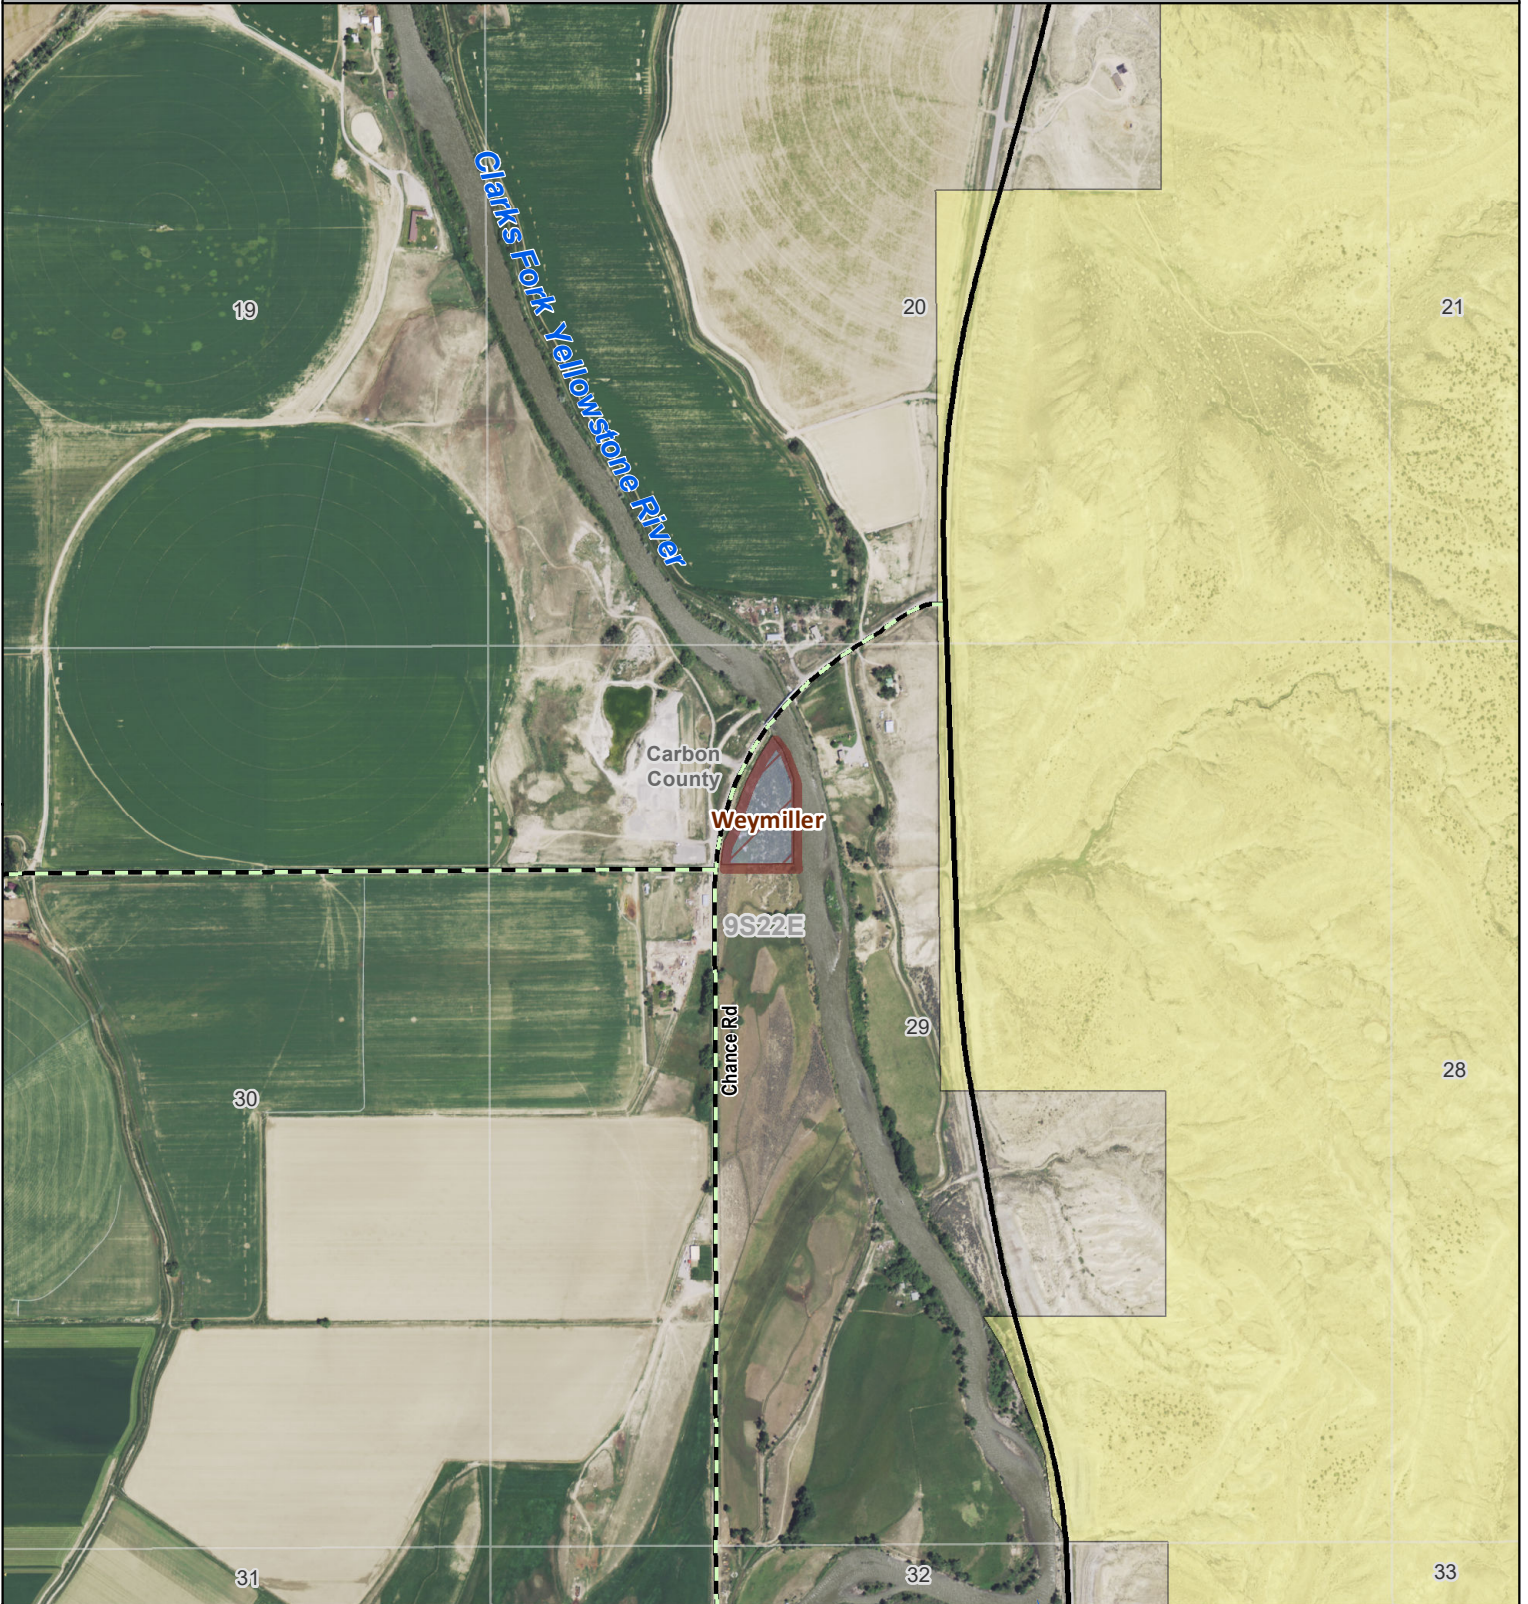

Fishing Access Site

-  Boundary
-  BLM
-  MT Fish, Wildlife & Parks

39754672.pdf
Date: 12/18/2019

Disclaimer - This map is not intended to depict property ownership outside the Wildlife Management Area. Contact the appropriate land management agency for information on public land ownership and travel guidelines.