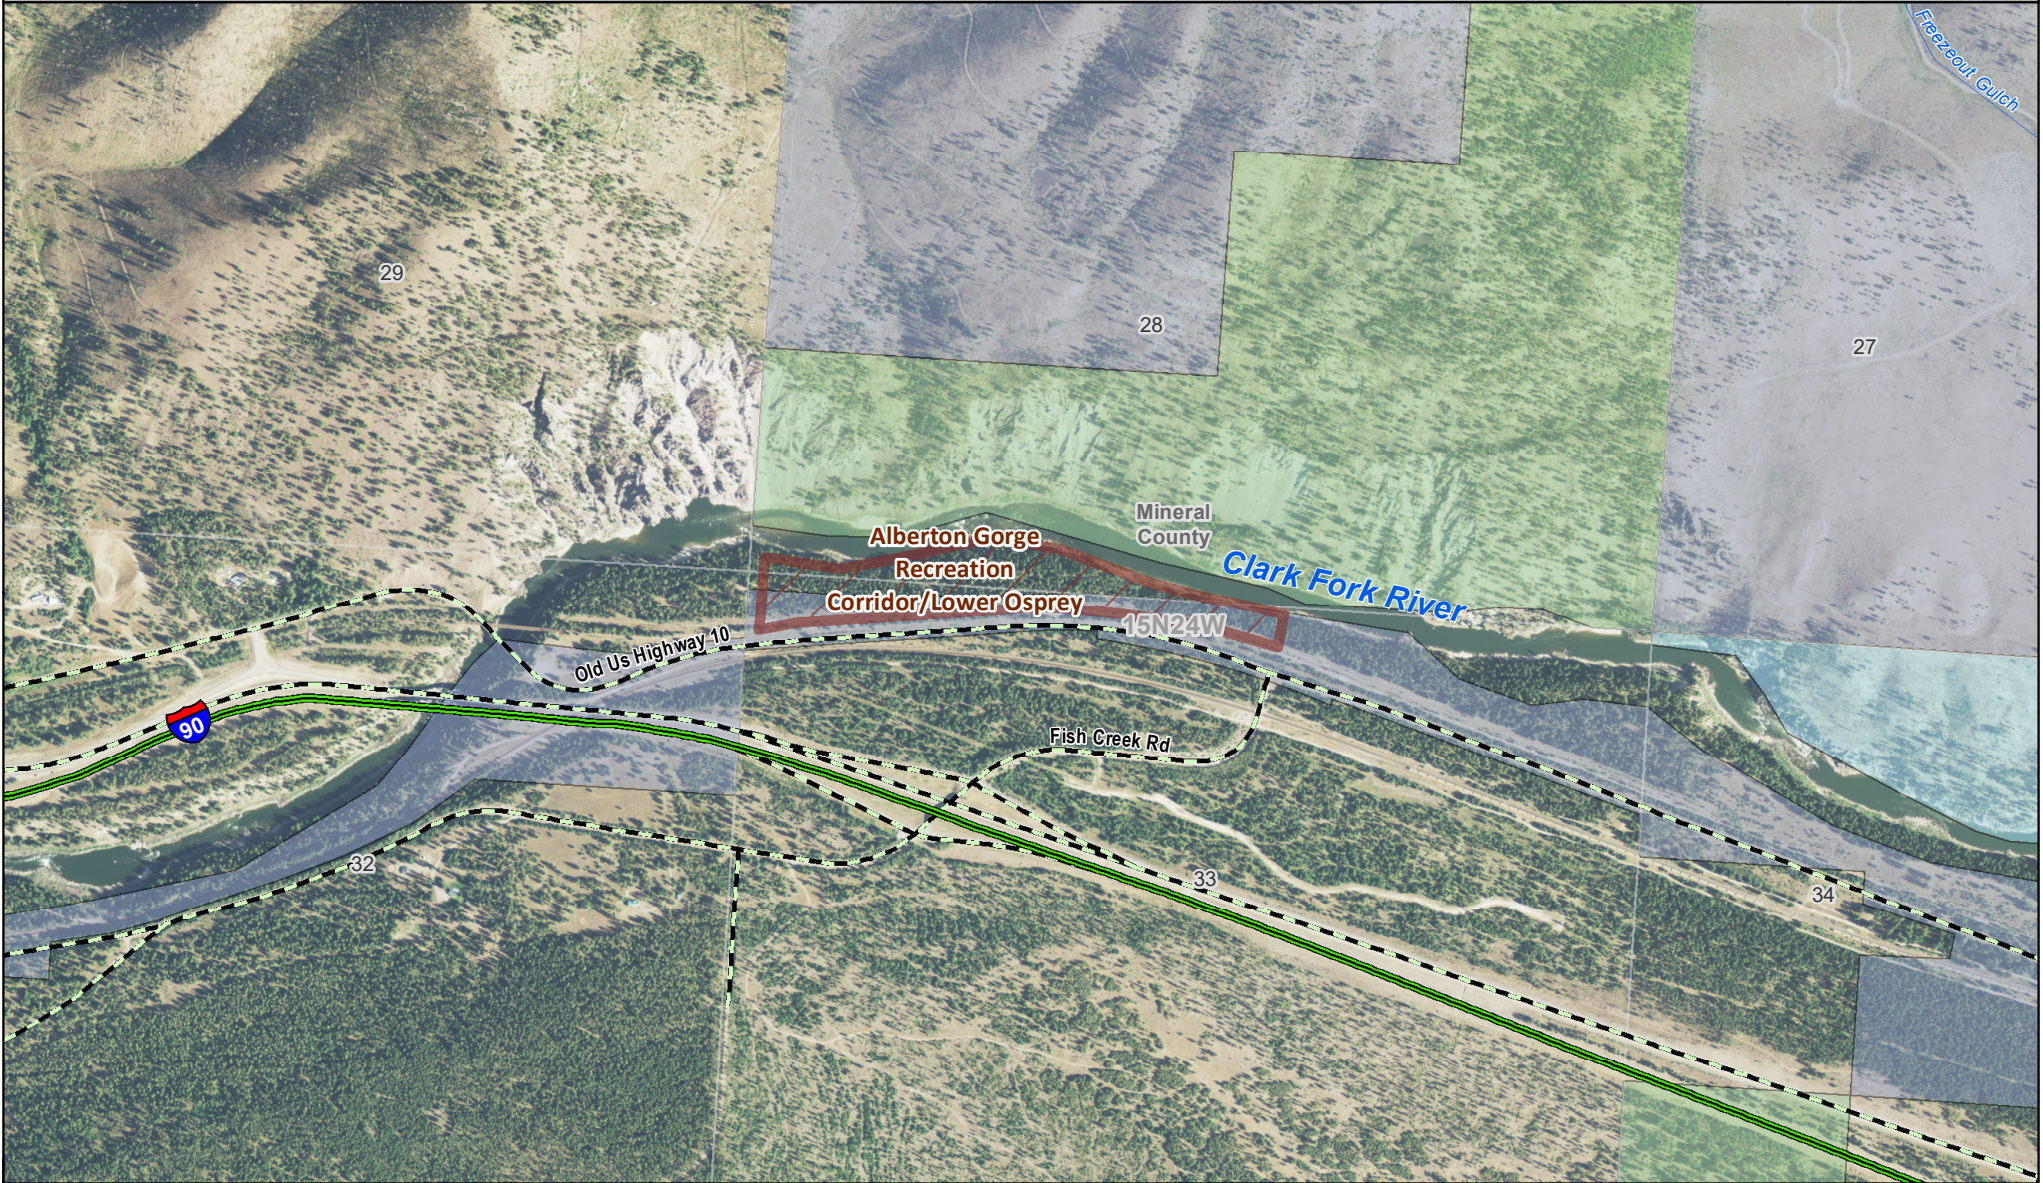

# Alberton Gorge Recreation Corridor-Lower Osprey

MONTANA FWP

Fishing Access Site

-  Boundary
-  US Forest Service
-  MT Fish, Wildlife & Parks
-  State Lands

39754595.pdf  
Date: 12/18/2019

Disclaimer - This map is not intended to depict property ownership outside the Wildlife Management Area. Contact the appropriate land management agency for information on public land ownership and travel guidelines.