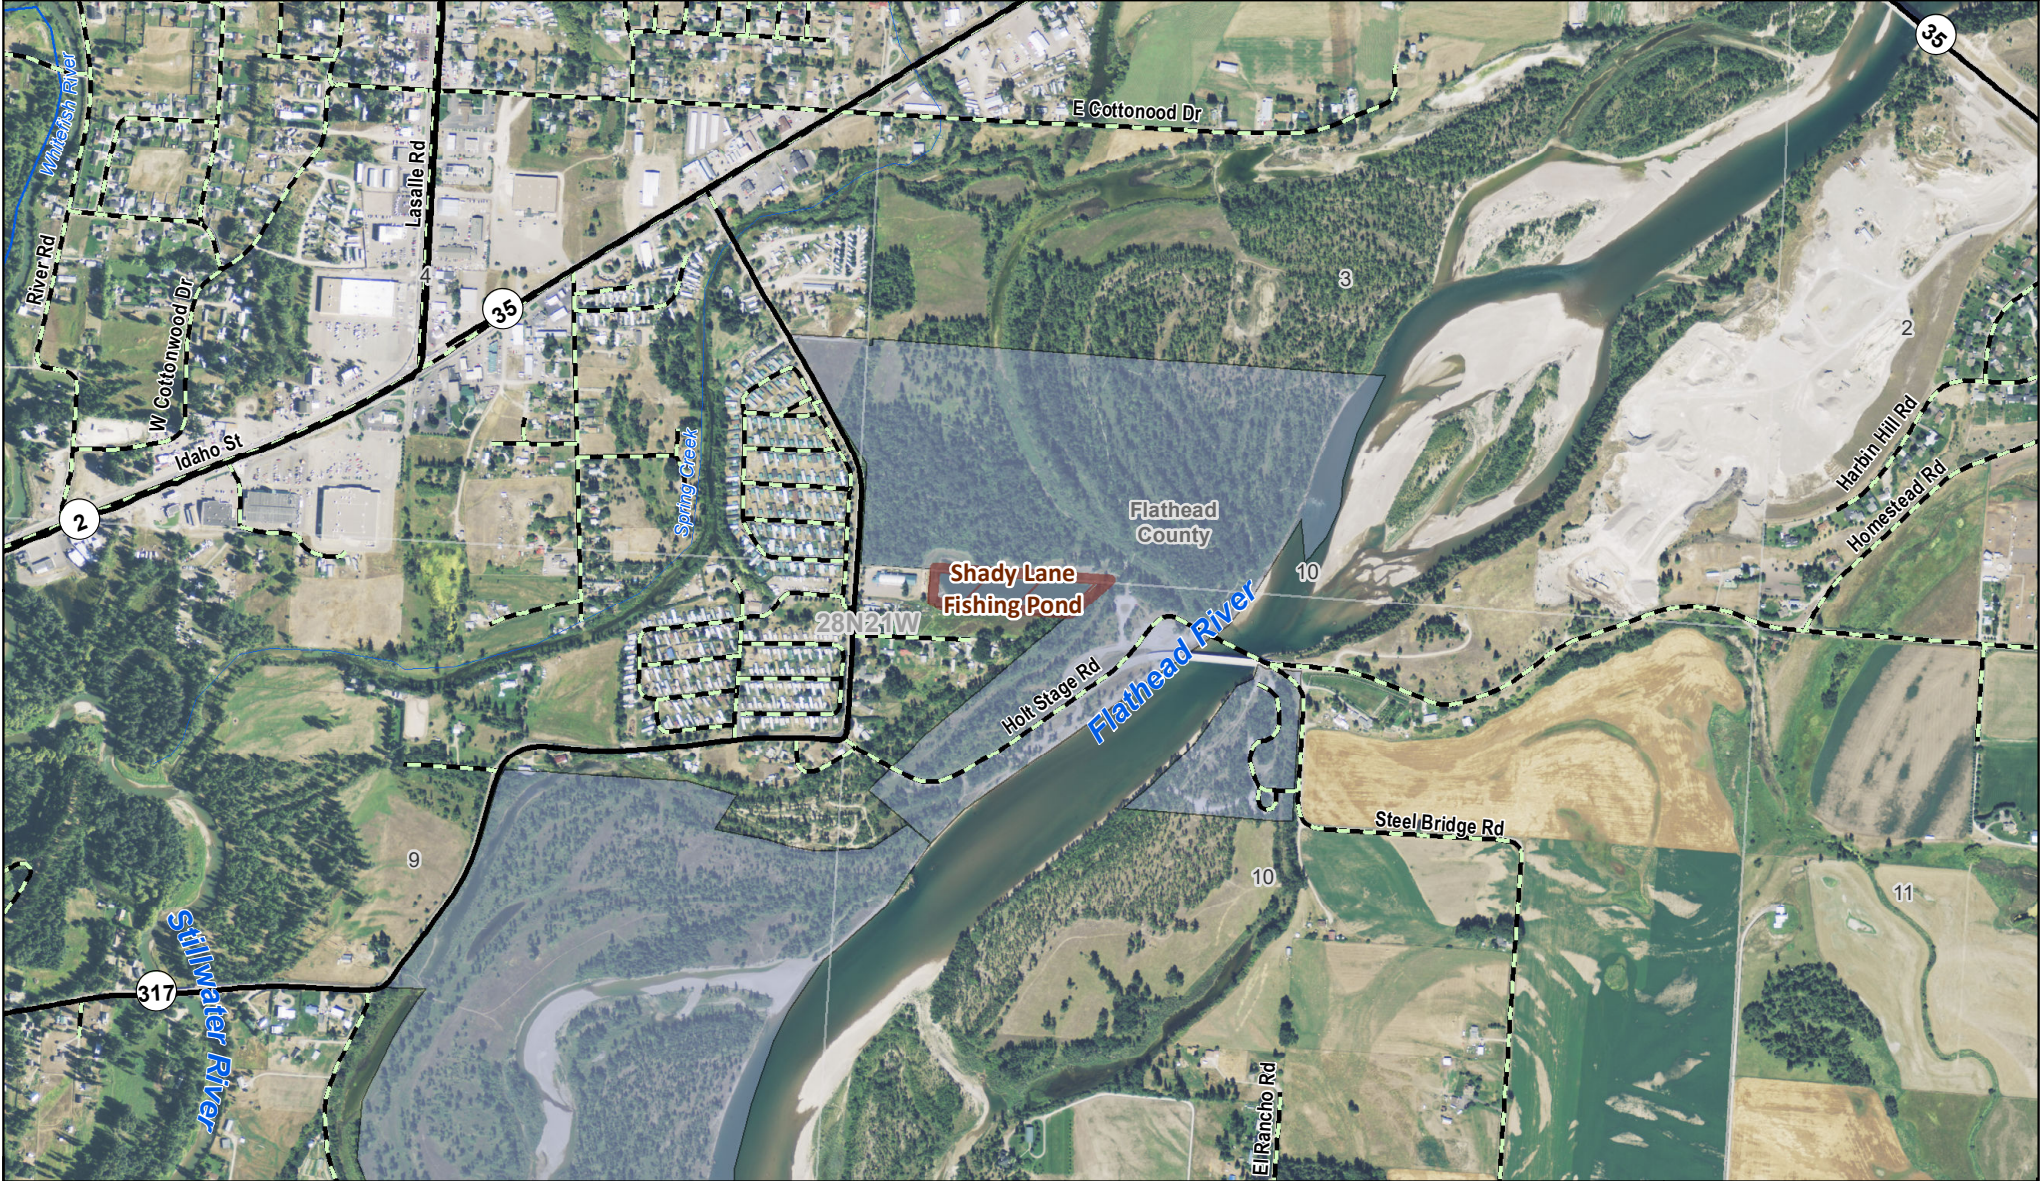

Shady Lane Fishing Pond

MONTANA FWP

Fishing Access Site

-  Boundary
-  MT Fish, Wildlife & Parks

39754585.pdf
Date: 12/18/2019

Disclaimer - This map is not intended to depict property ownership outside the Wildlife Management Area. Contact the appropriate land management agency for information on public land ownership and travel guidelines.