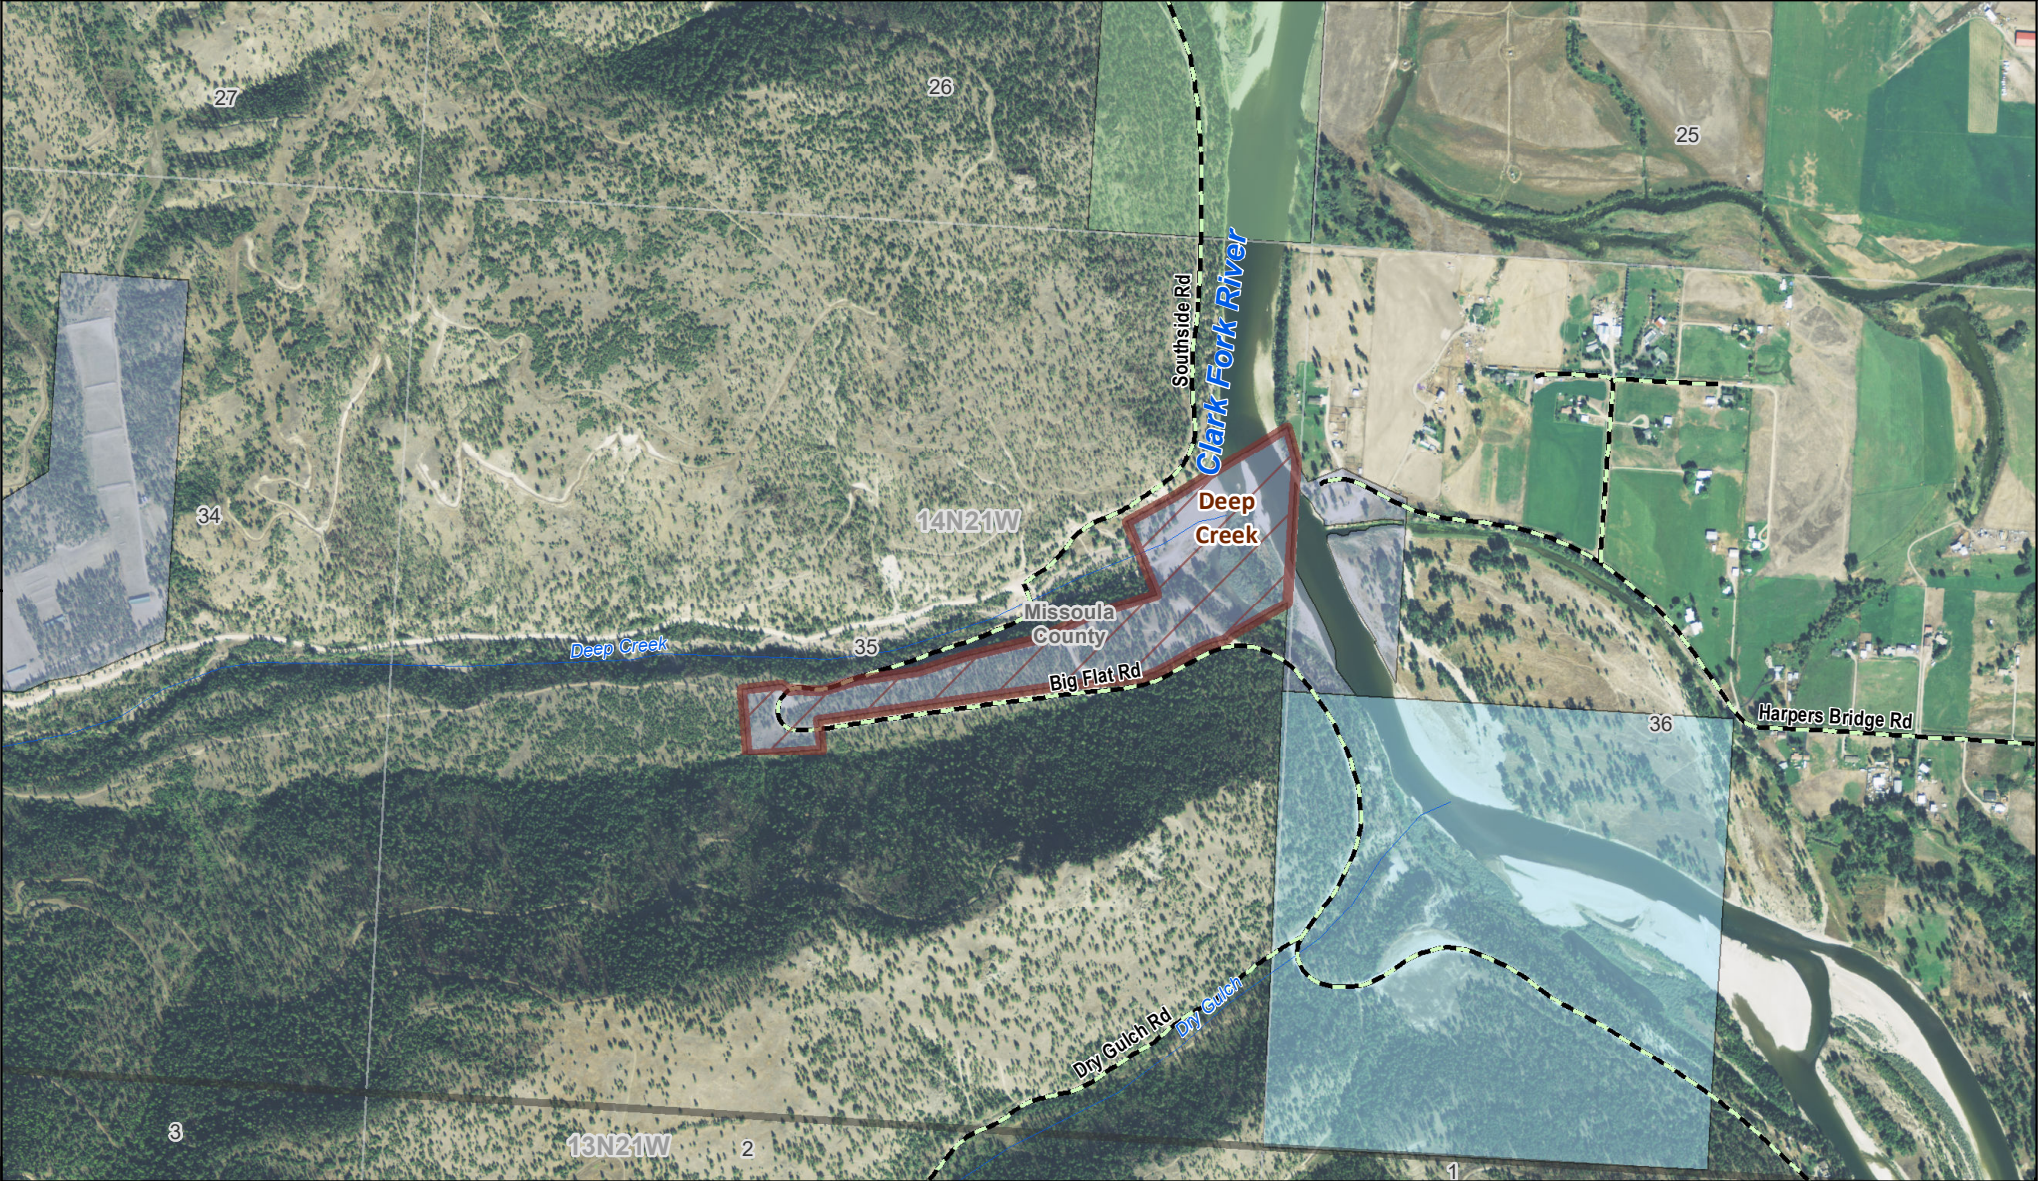

Deep Creek

MONTANA FWP

Fishing Access Site

-  Boundary
-  US Forest Service
-  MT Fish, Wildlife & Parks
-  State Lands

39754571.pdf
Date: 12/18/2019

Disclaimer - This map is not intended to depict property ownership outside the Wildlife Management Area. Contact the appropriate land management agency for information on public land ownership and travel guidelines.