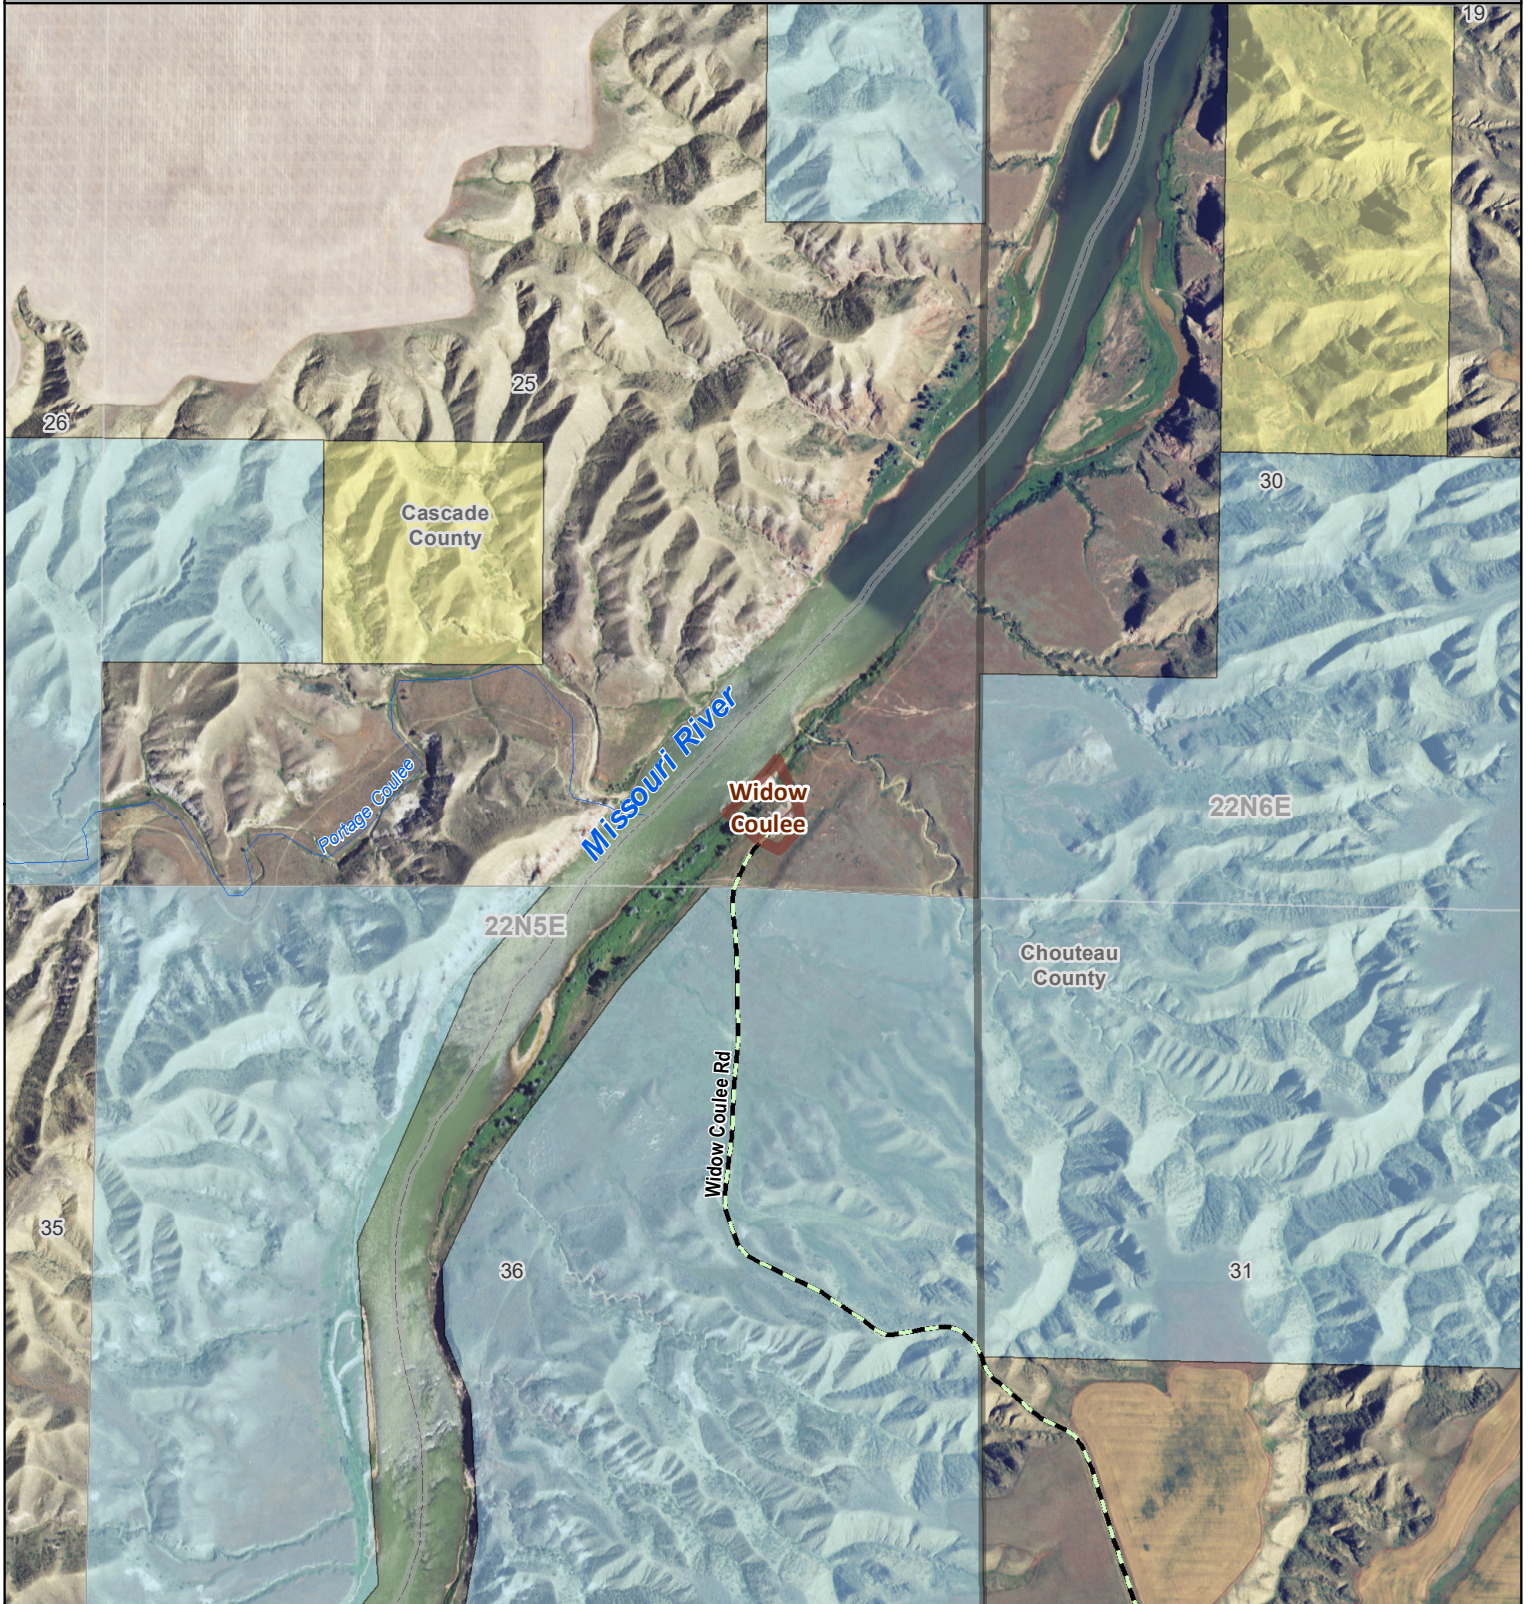

Widow Coulee

MONTANA FWP

Fishing Access Site

-  Boundary
-  BLM
-  State Lands

Area of Interest

39754569.pdf
Date: 12/18/2019

Disclaimer - This map is not intended to depict property ownership outside the Wildlife Management Area. Contact the appropriate land management agency for information on public land ownership and travel guidelines.