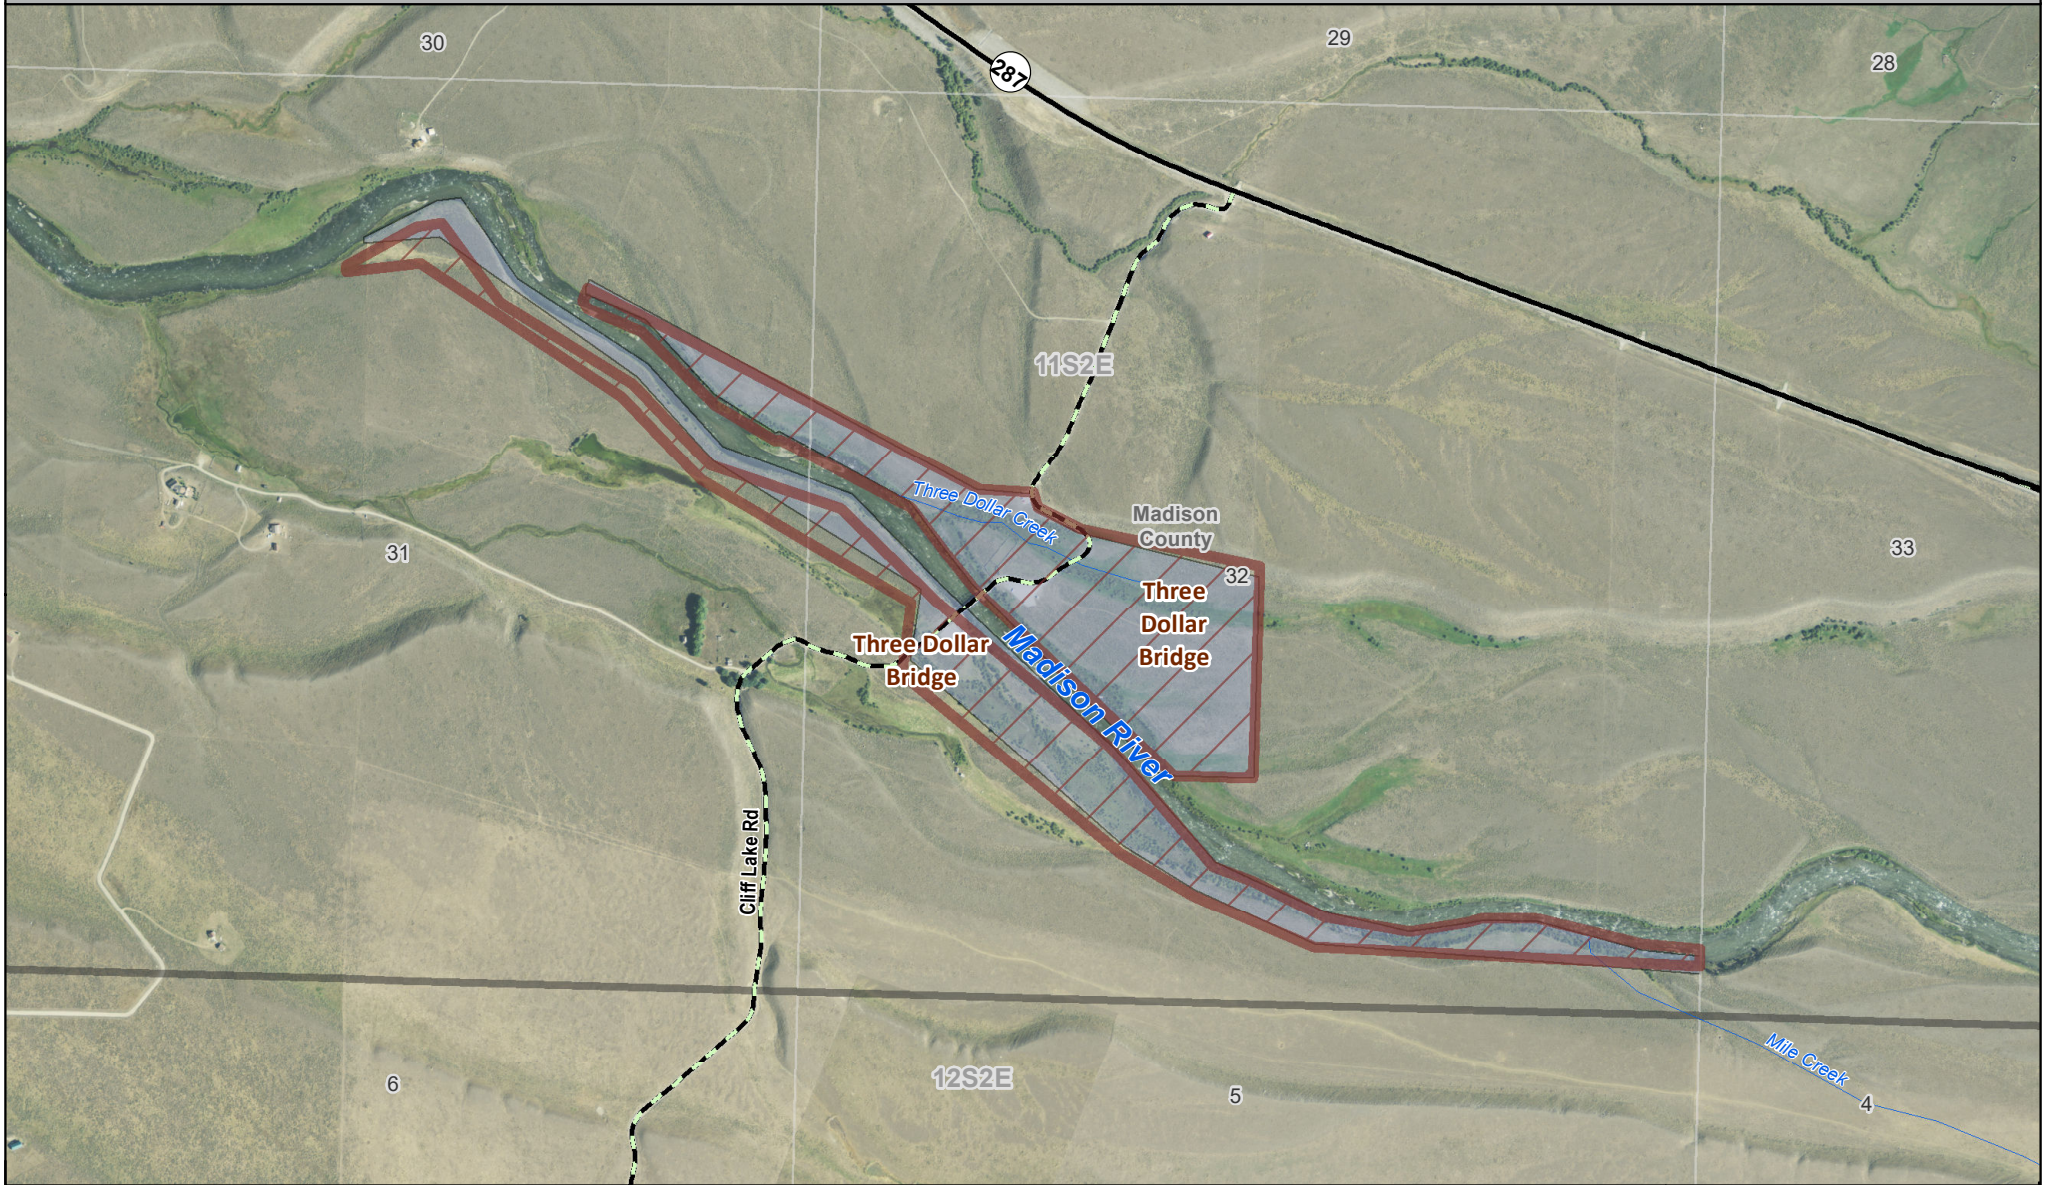

Three Dollar Bridge

Fishing Access Site

-  Boundary
-  MT Fish, Wildlife & Parks

39754533.pdf
Date: 12/18/2019

Disclaimer - This map is not intended to depict property ownership outside the Wildlife Management Area. Contact the appropriate land management agency for information on public land ownership and travel guidelines.