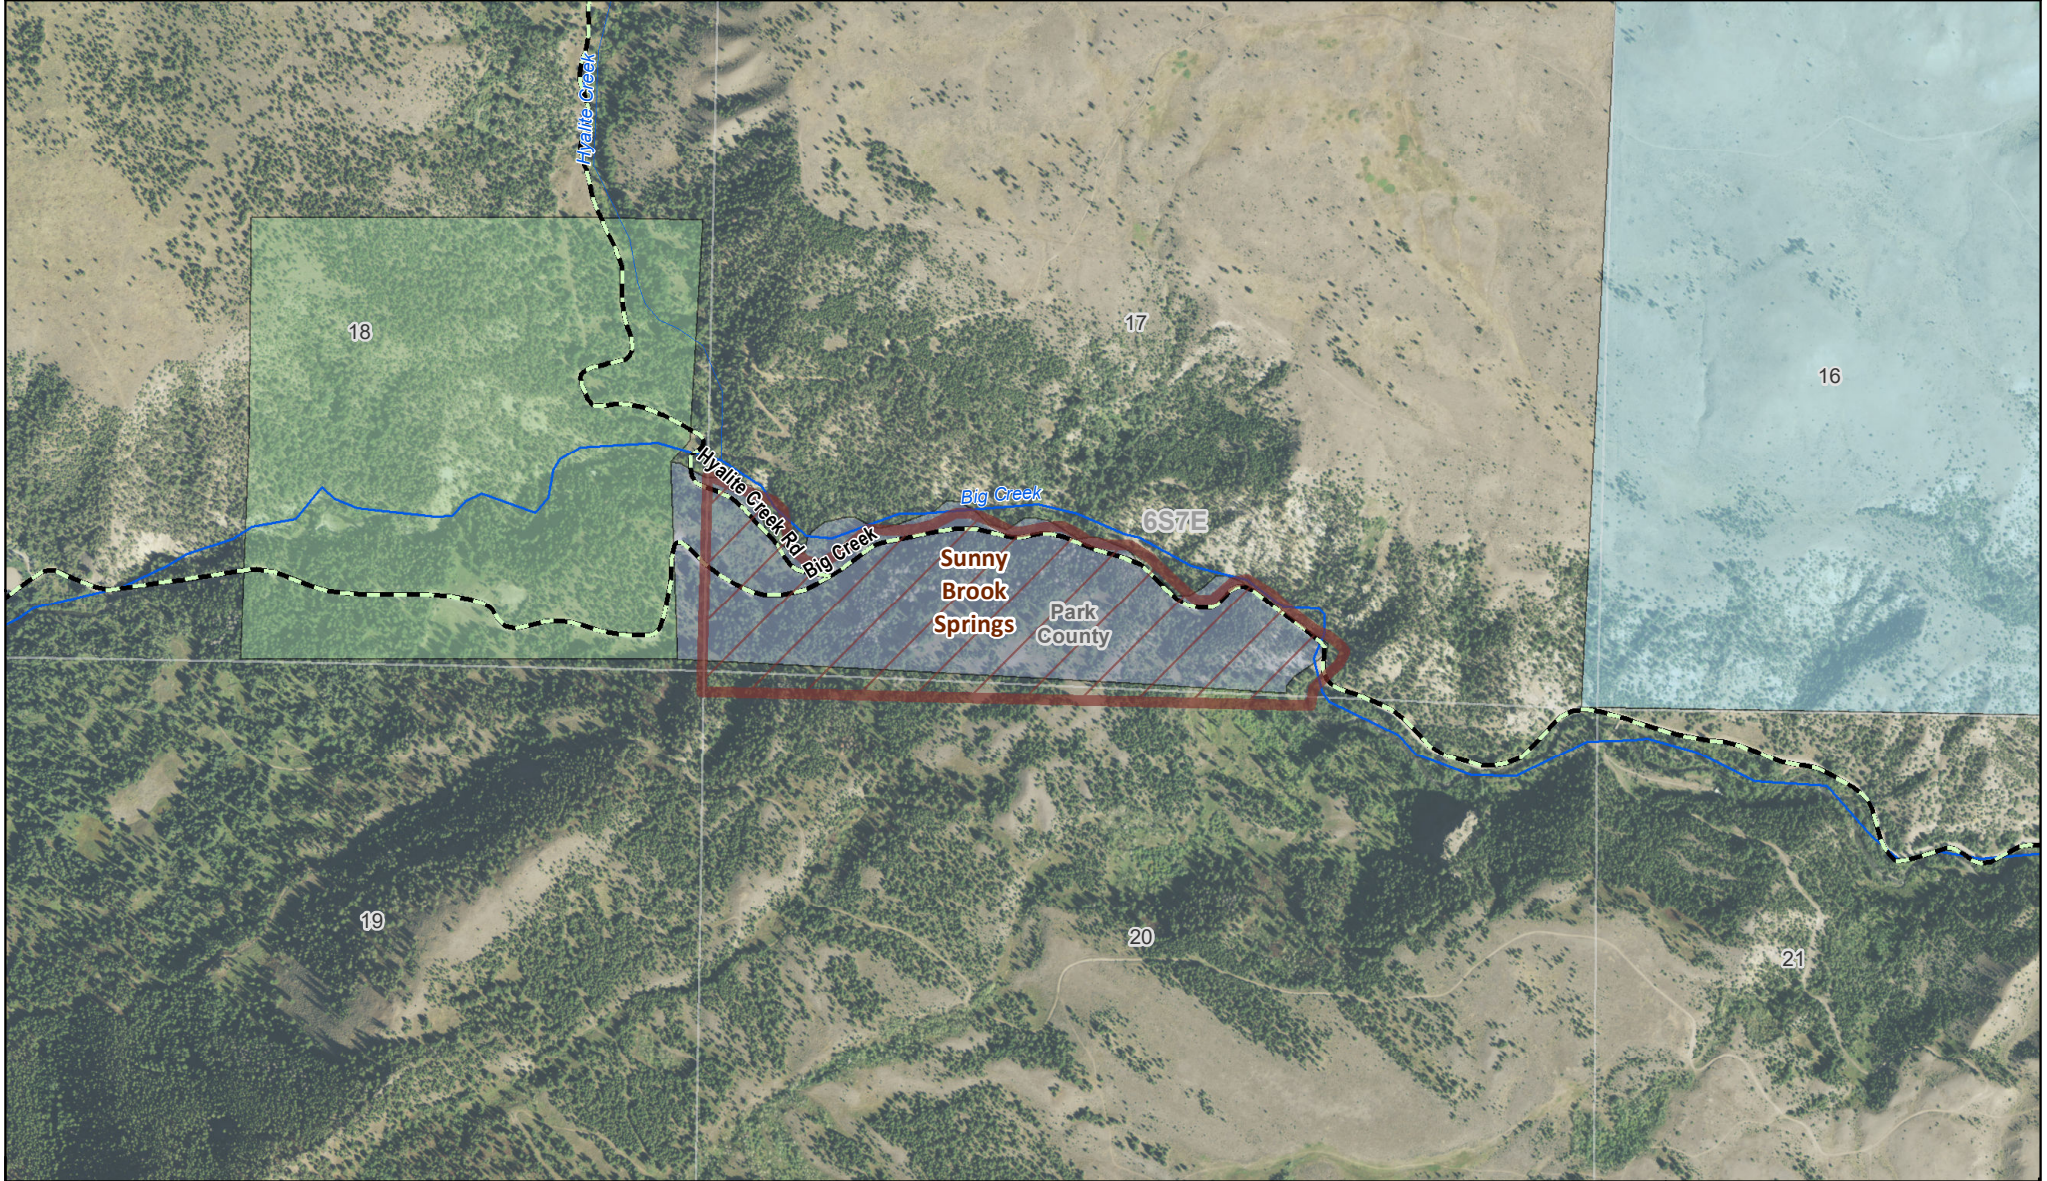

Fishing Access Site

-  Boundary
-  US Forest Service
-  MT Fish, Wildlife & Parks
-  State Lands

39754529.pdf
Date: 12/18/2019

Disclaimer - This map is not intended to depict property ownership outside the Wildlife Management Area. Contact the appropriate land management agency for information on public land ownership and travel guidelines.