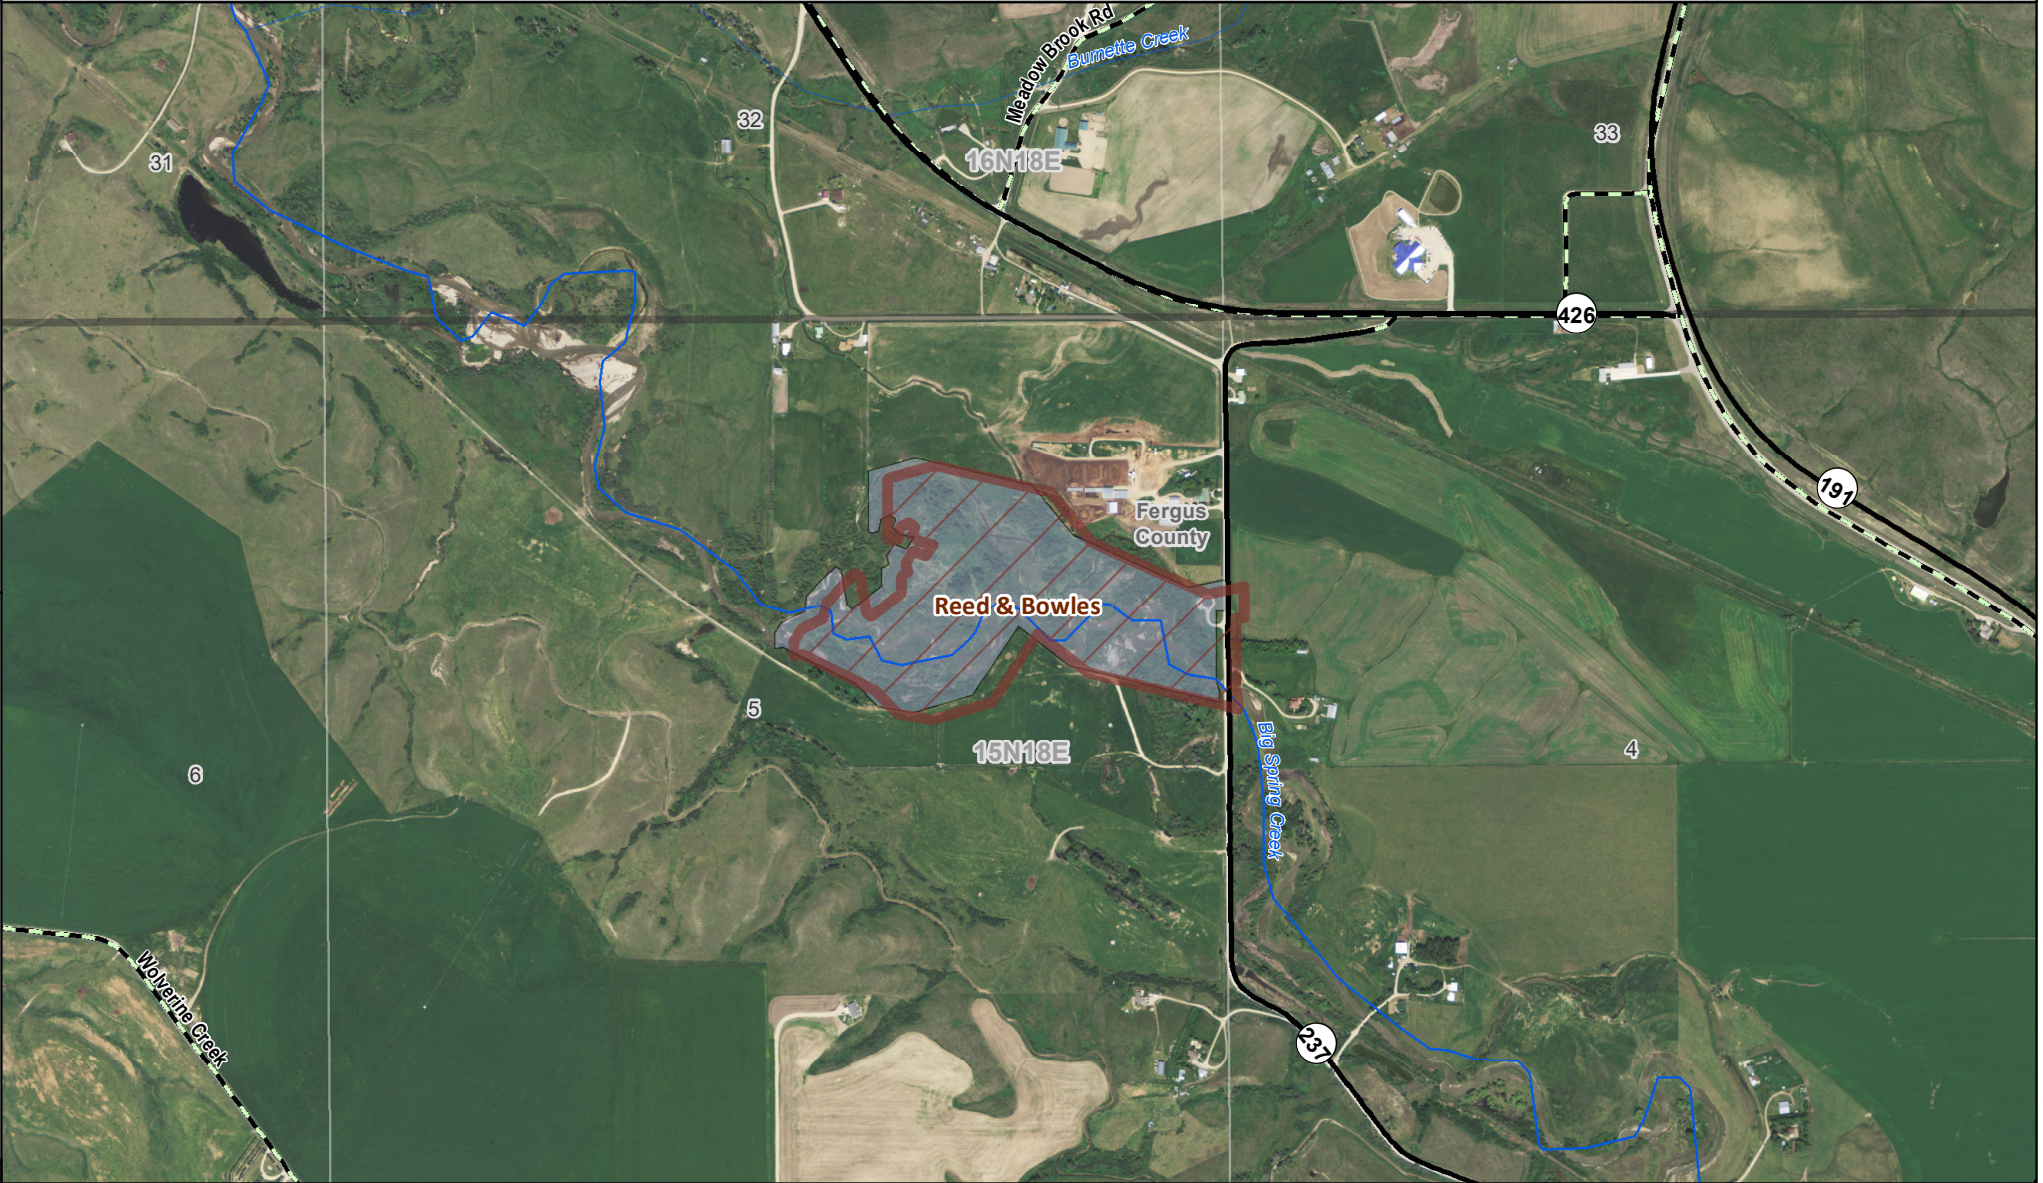

Fishing Access Site

-  Boundary
-  MT Fish, Wildlife & Parks

39754517.pdf
Date: 12/18/2019

Disclaimer - This map is not intended to depict property ownership outside the Wildlife Management Area. Contact the appropriate land management agency for information on public land ownership and travel guidelines.