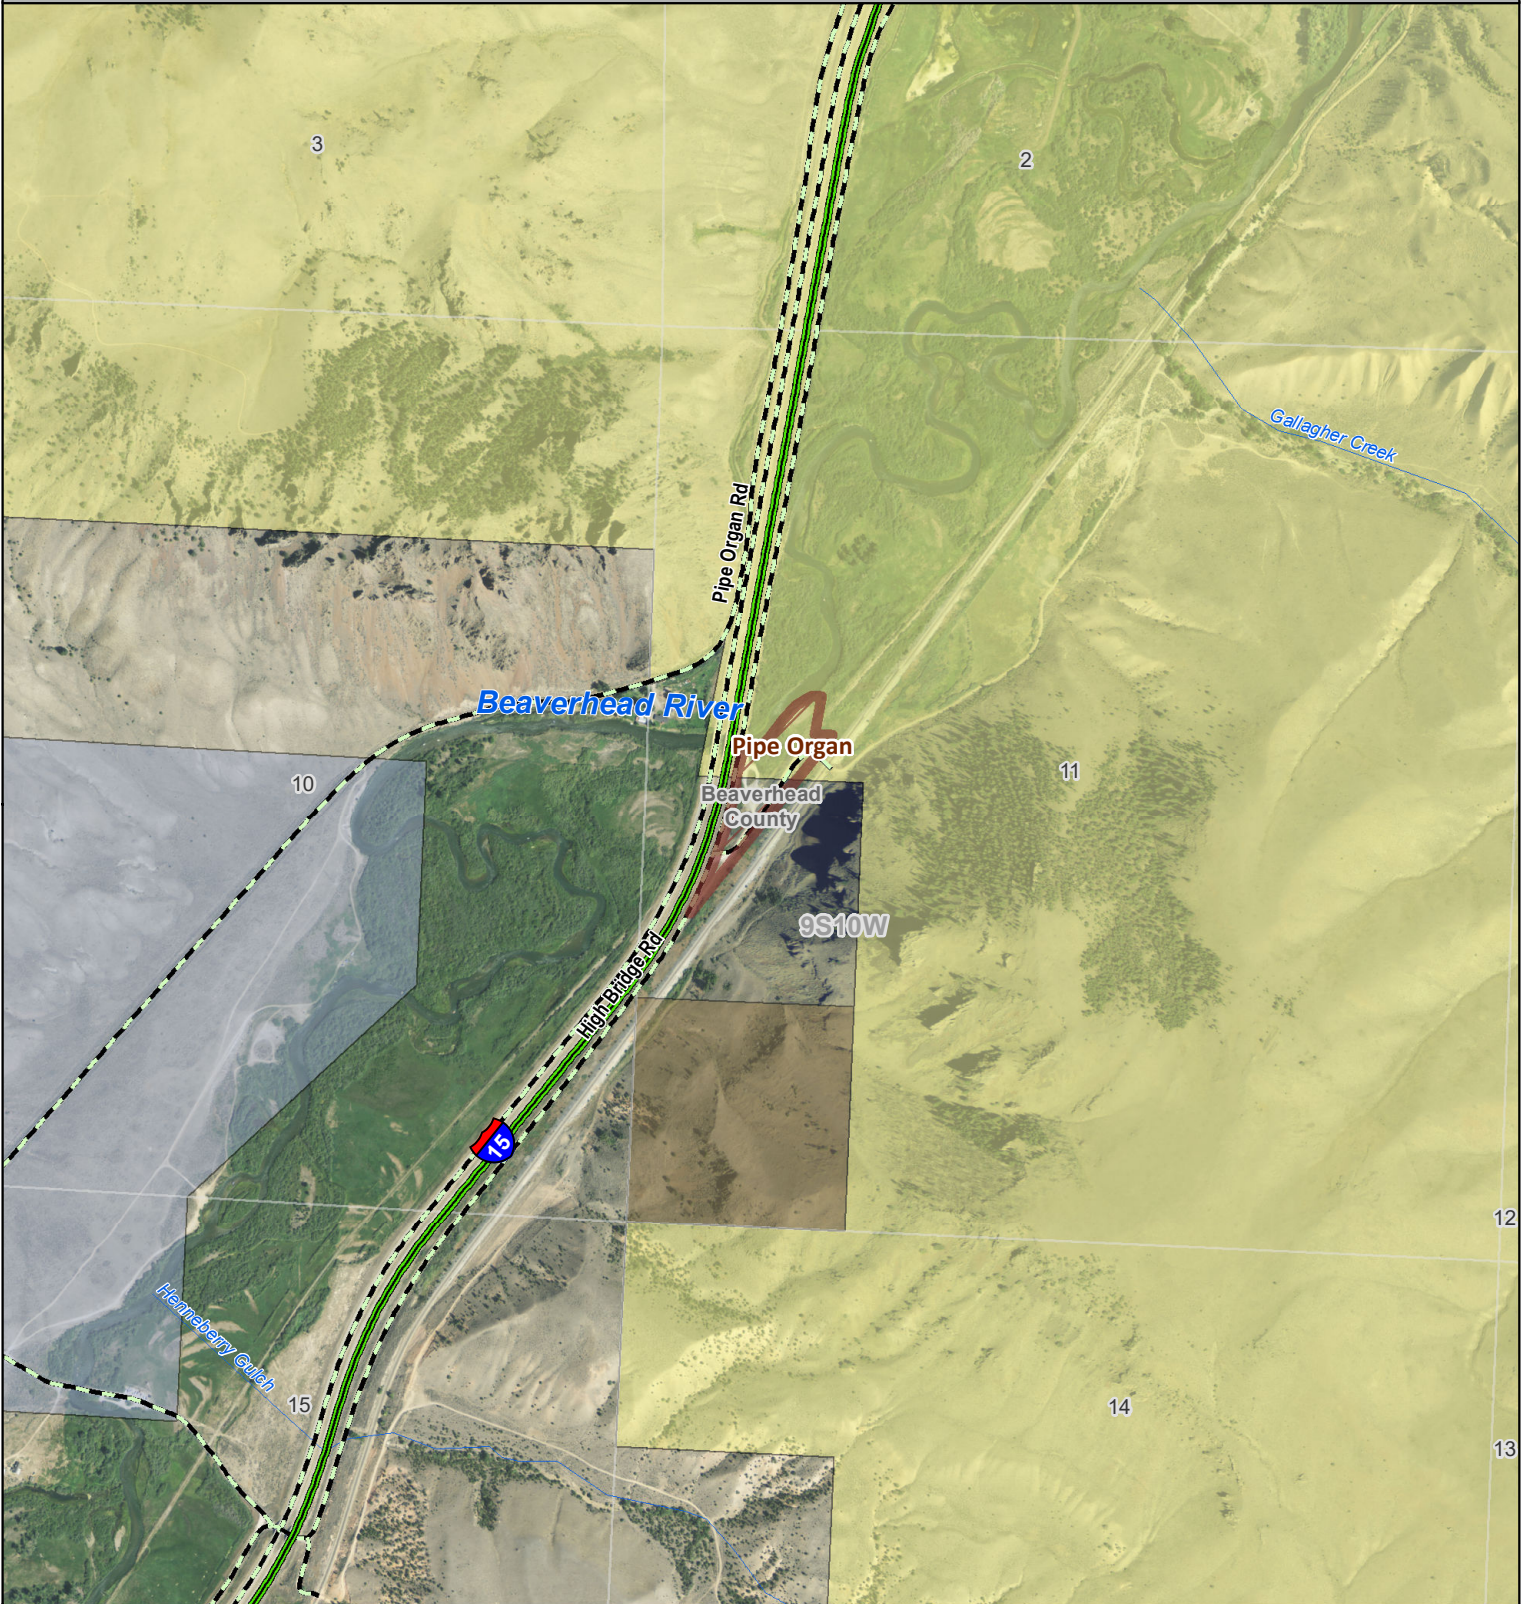

Fishing Access Site

-  Boundary
-  BLM
-  Other Federal Lands
-  MT Fish, Wildlife & Parks

39754491.pdf
Date: 12/18/2019

Disclaimer - This map is not intended to depict property ownership outside the Wildlife Management Area. Contact the appropriate land management agency for information on public land ownership and travel guidelines.