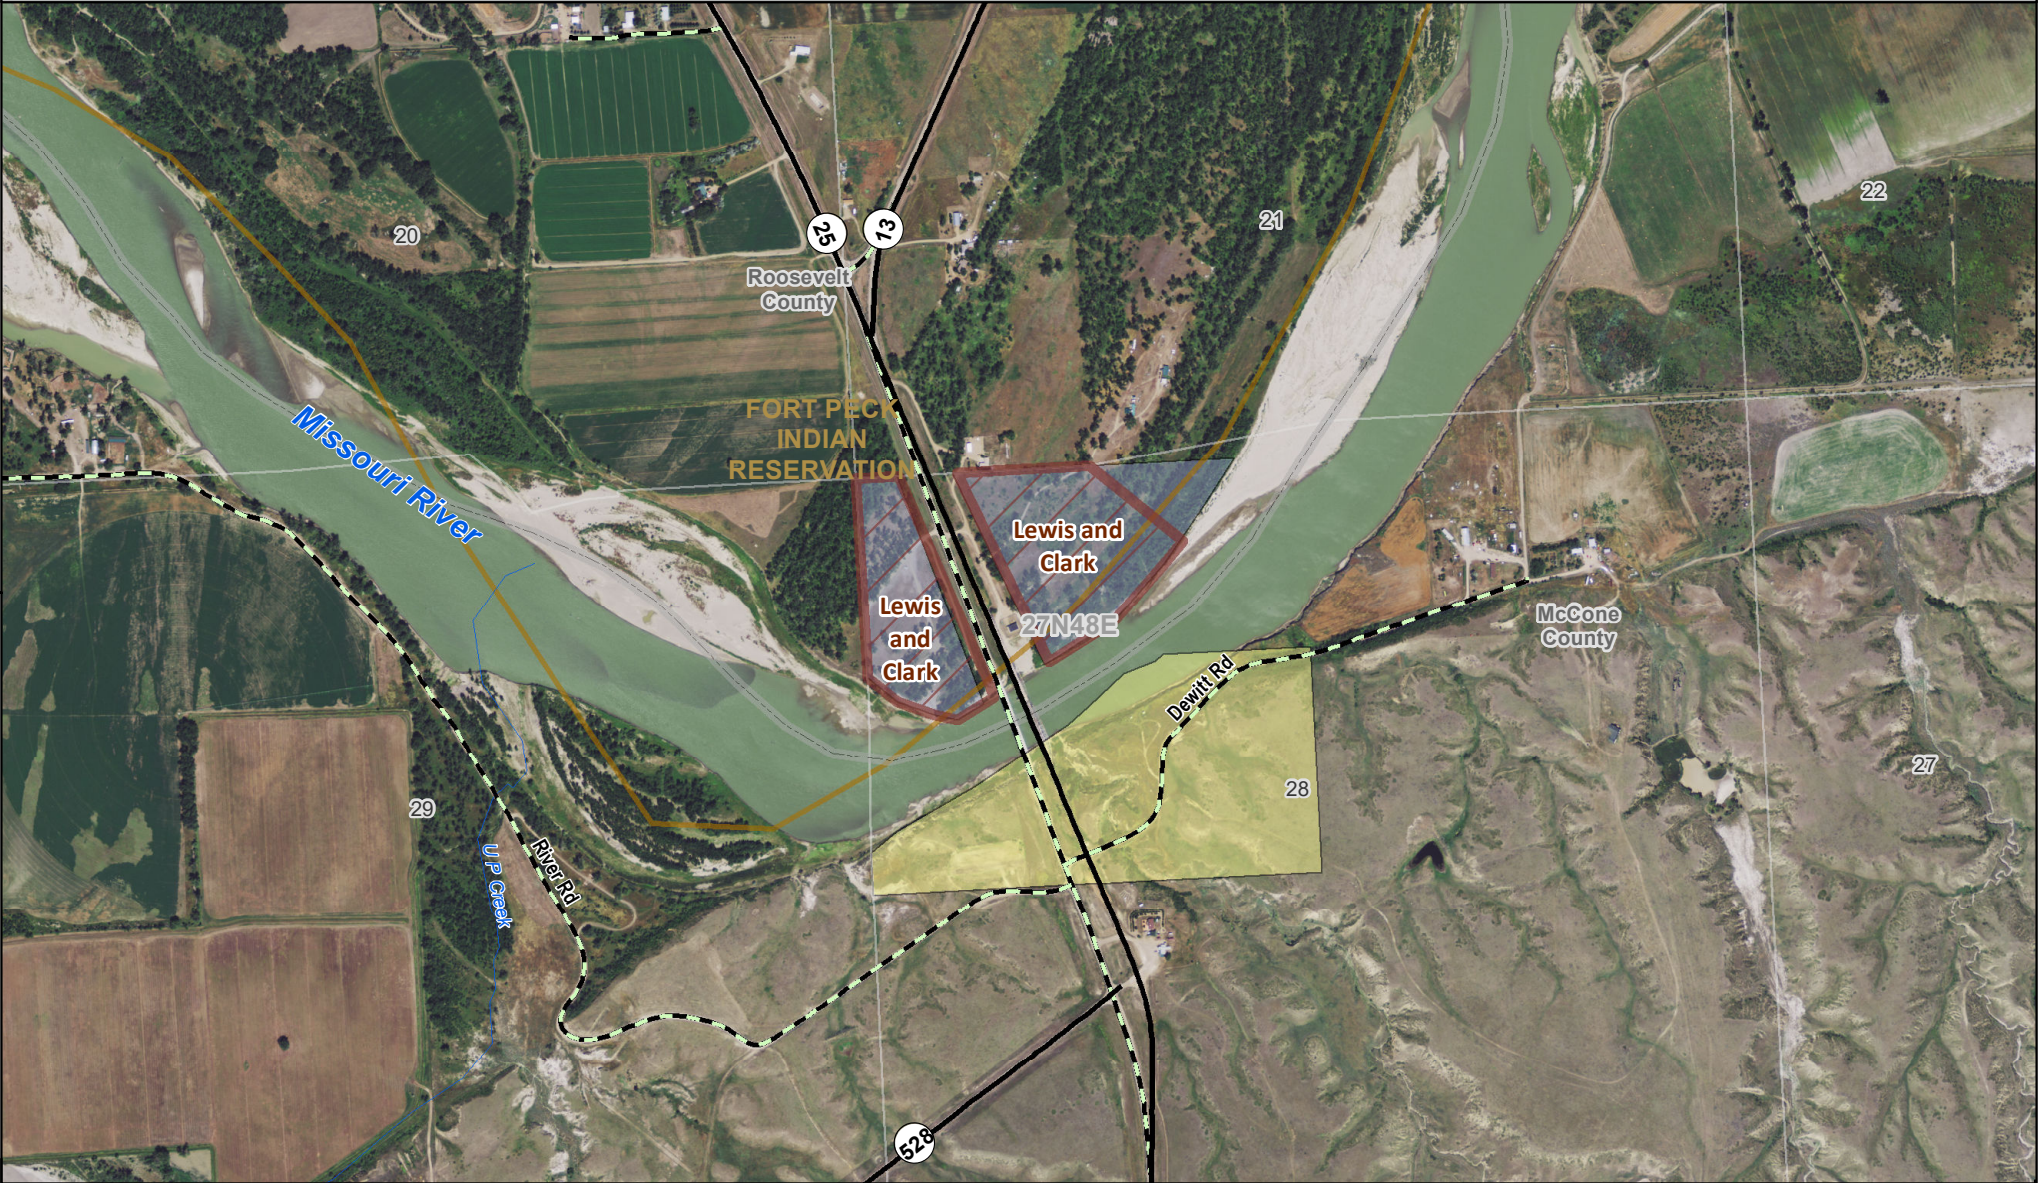

Fishing Access Site

-  Boundary
-  BLM
-  MT Fish, Wildlife & Parks

39754485.pdf  
Date: 12/18/2019

Disclaimer - This map is not intended to depict property ownership outside the Wildlife Management Area. Contact the appropriate land management agency for information on public land ownership and travel guidelines.