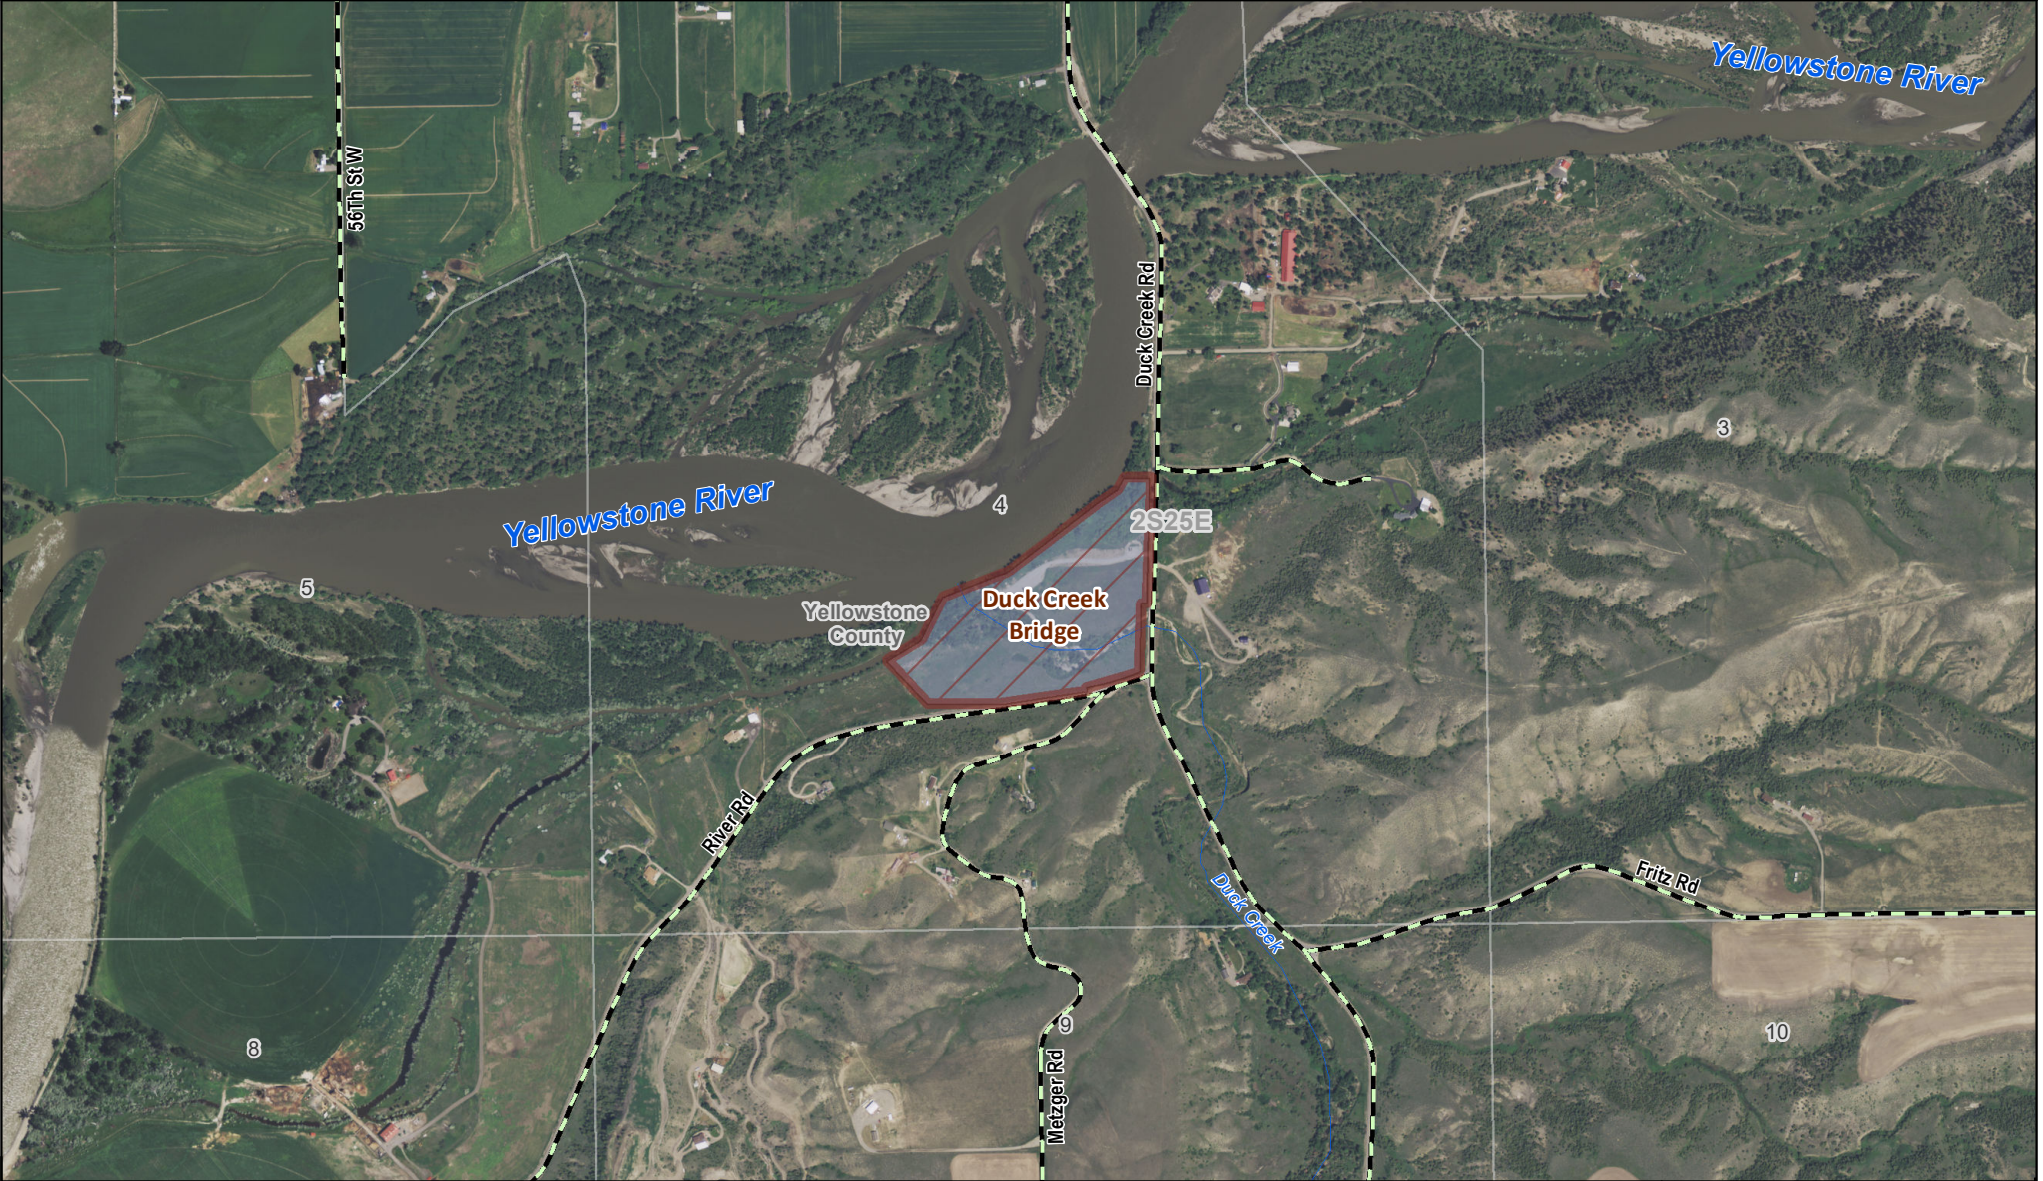

Duck Creek Bridge

MONTANA FWP

Fishing Access Site

-  Boundary
-  MT Fish, Wildlife & Parks

39754471.pdf
Date: 12/18/2019

Disclaimer - This map is not intended to depict property ownership outside the Wildlife Management Area. Contact the appropriate land management agency for information on public land ownership and travel guidelines.