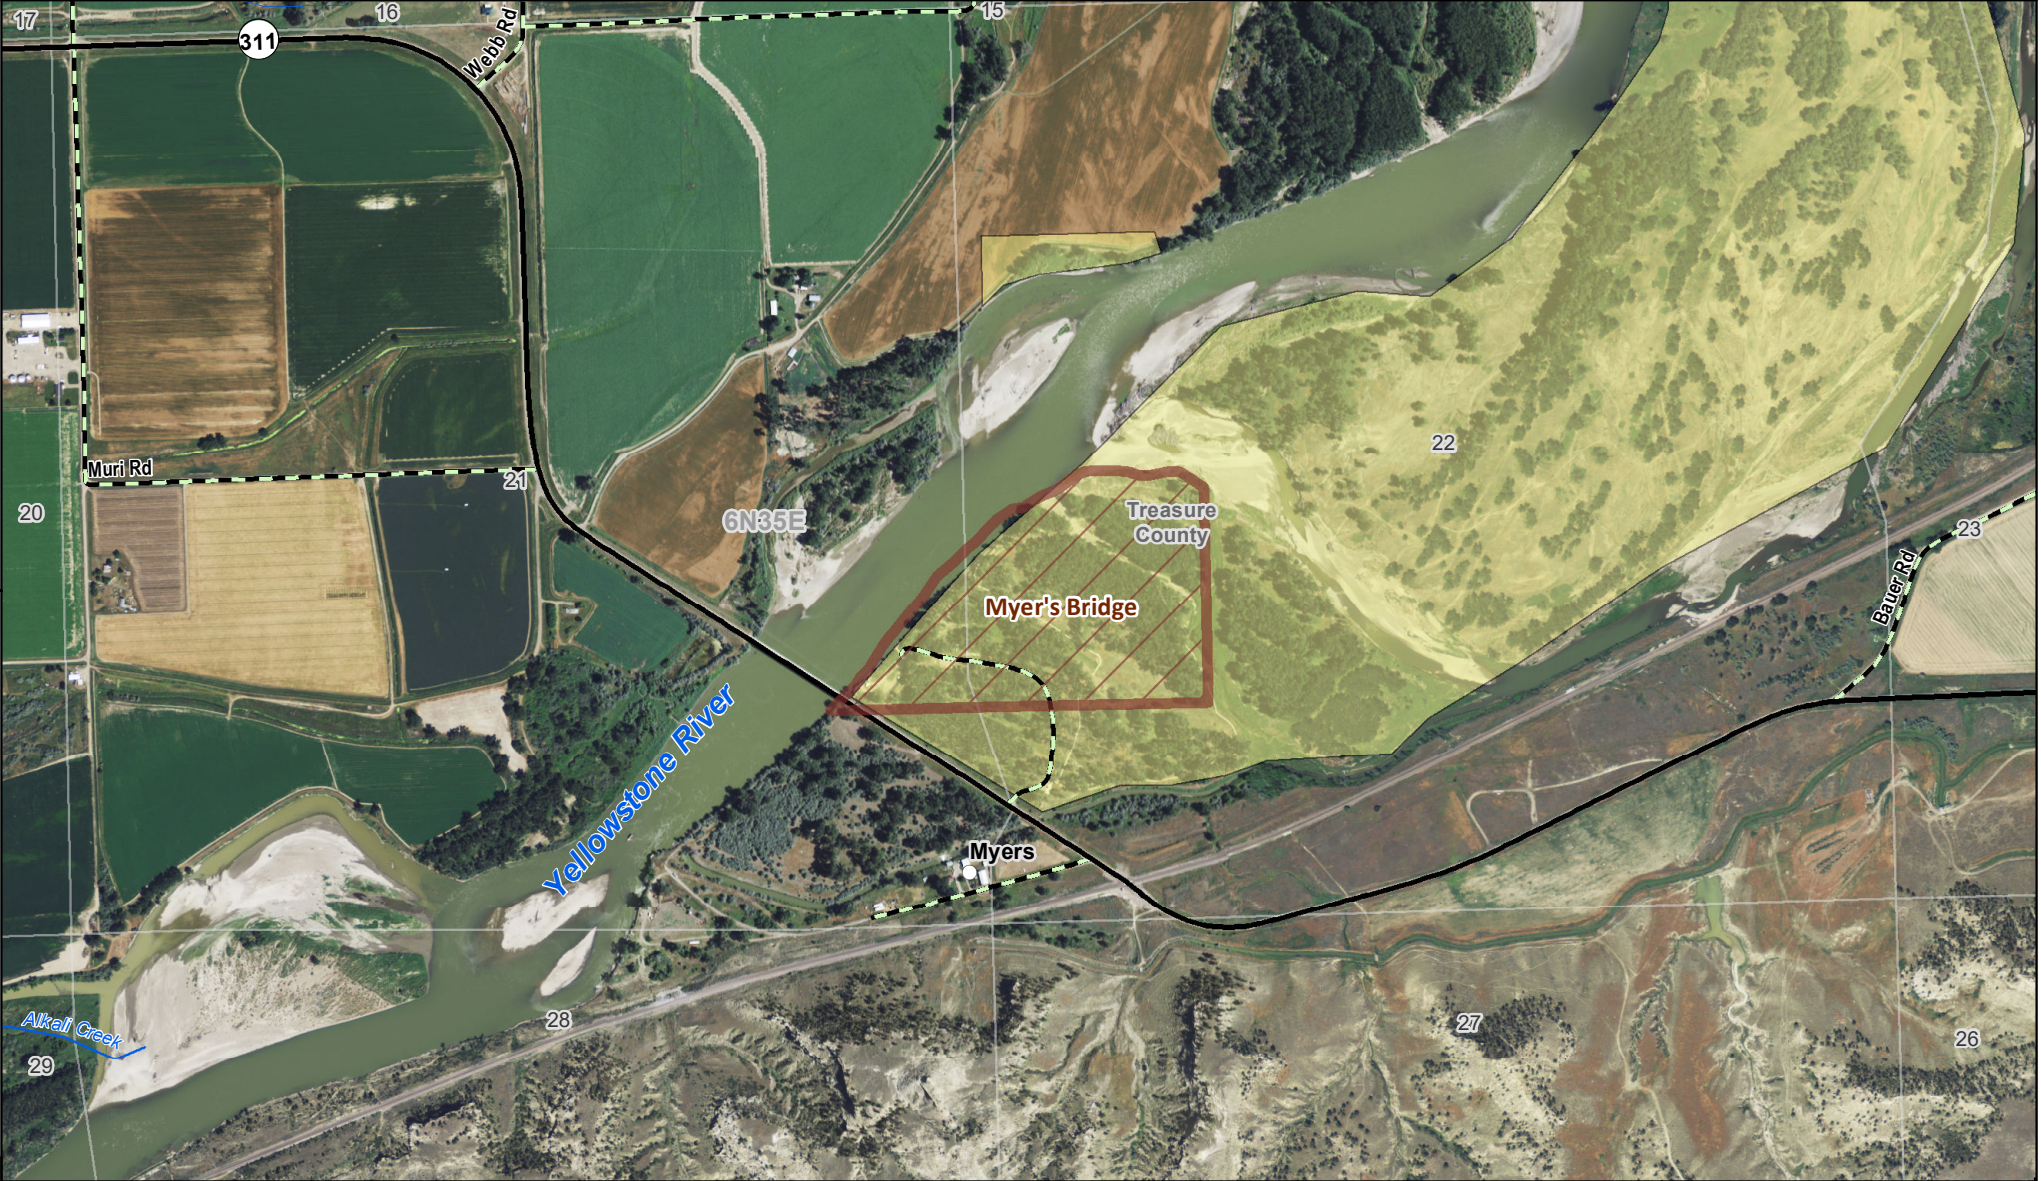

Myer's Bridge

MONTANA FWP

Fishing Access Site

-  Boundary
-  BLM

39754391.pdf
Date: 12/18/2019

Disclaimer - This map is not intended to depict property ownership outside the Wildlife Management Area. Contact the appropriate land management agency for information on public land ownership and travel guidelines.