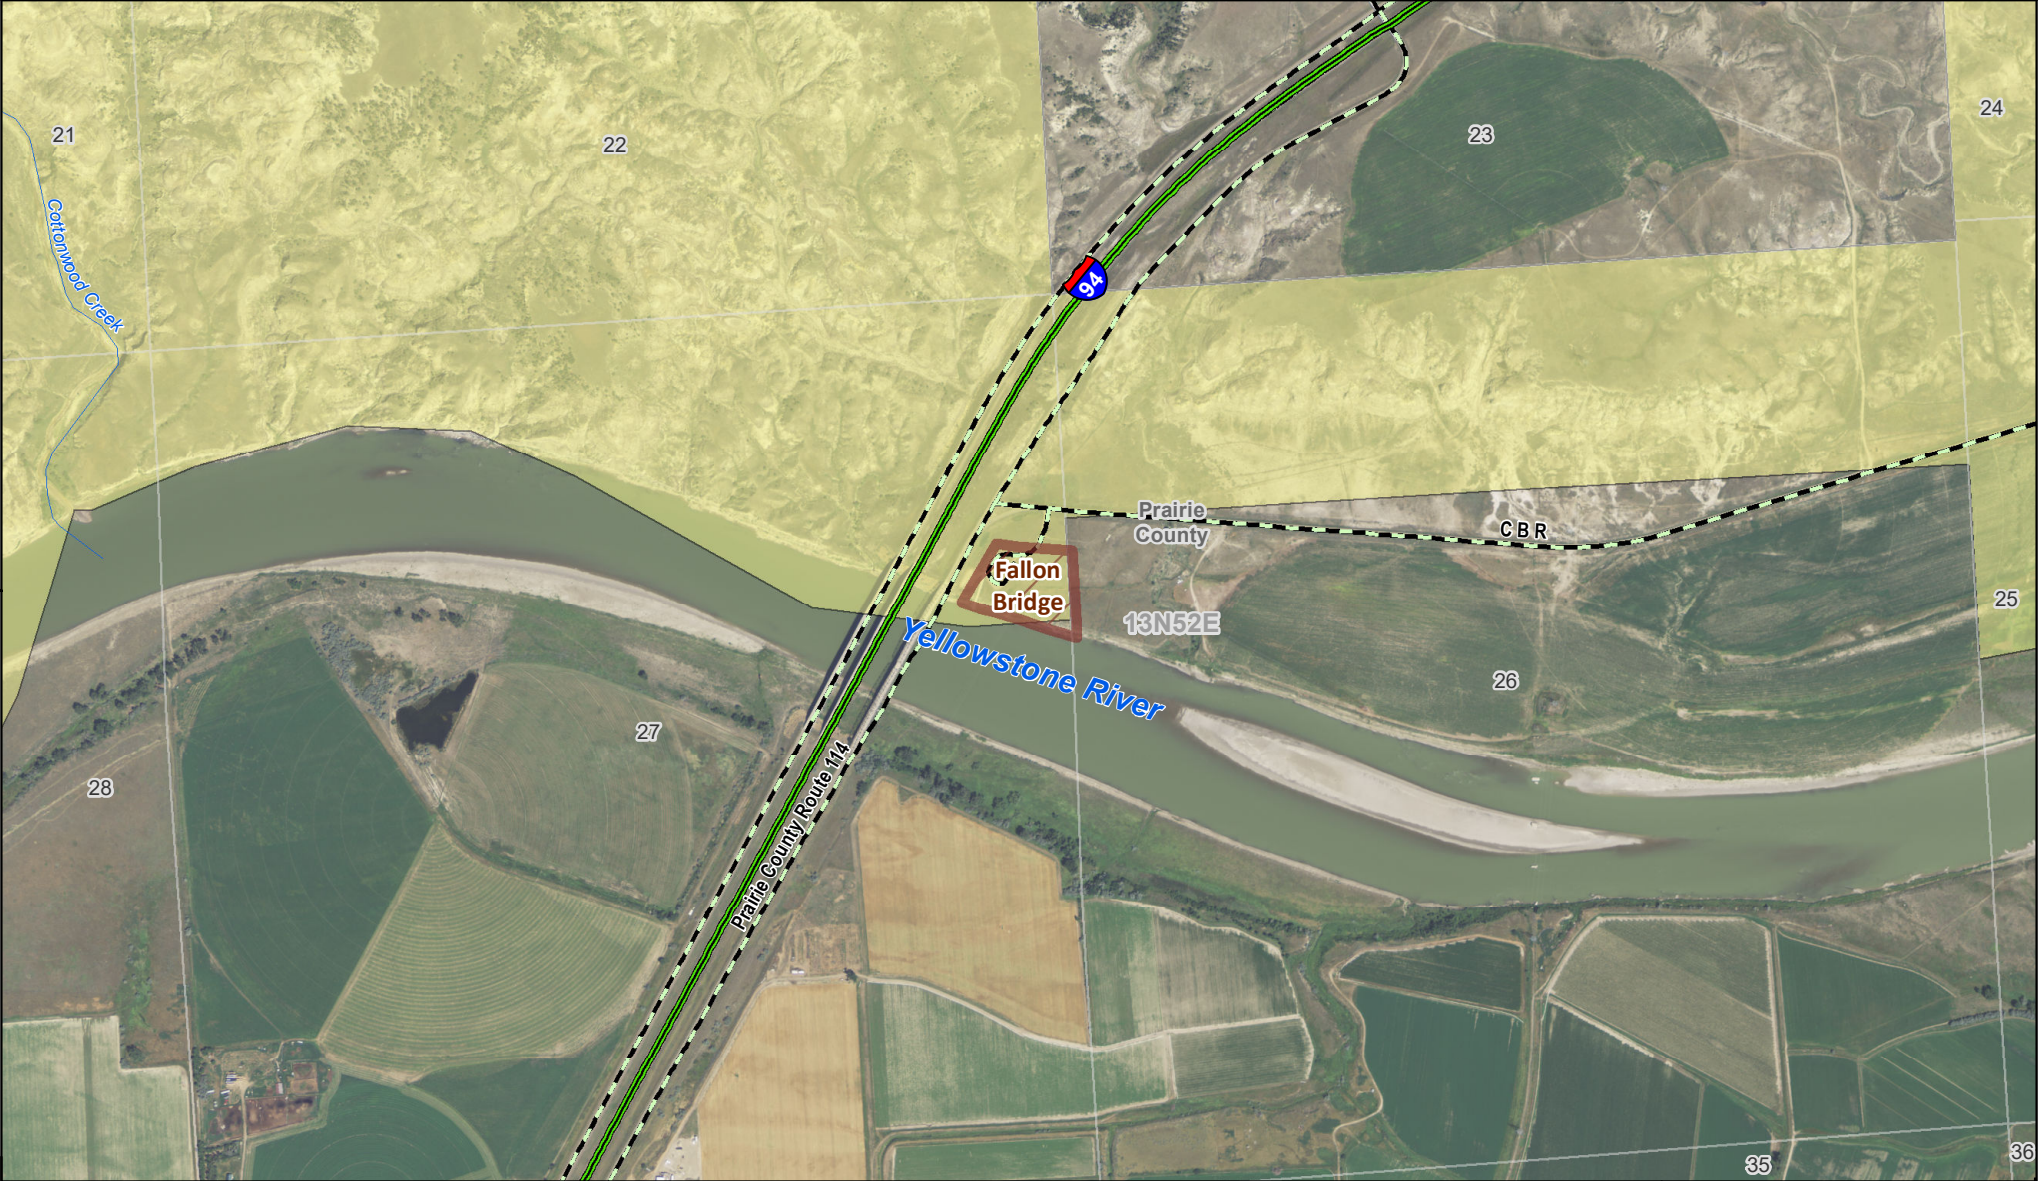

Fallon Bridge

MONTANA FWP

Fishing Access Site

-  Boundary
-  BLM

39754383.pdf
Date: 12/18/2019

Disclaimer - This map is not intended to depict property ownership outside the Wildlife Management Area. Contact the appropriate land management agency for information on public land ownership and travel guidelines.