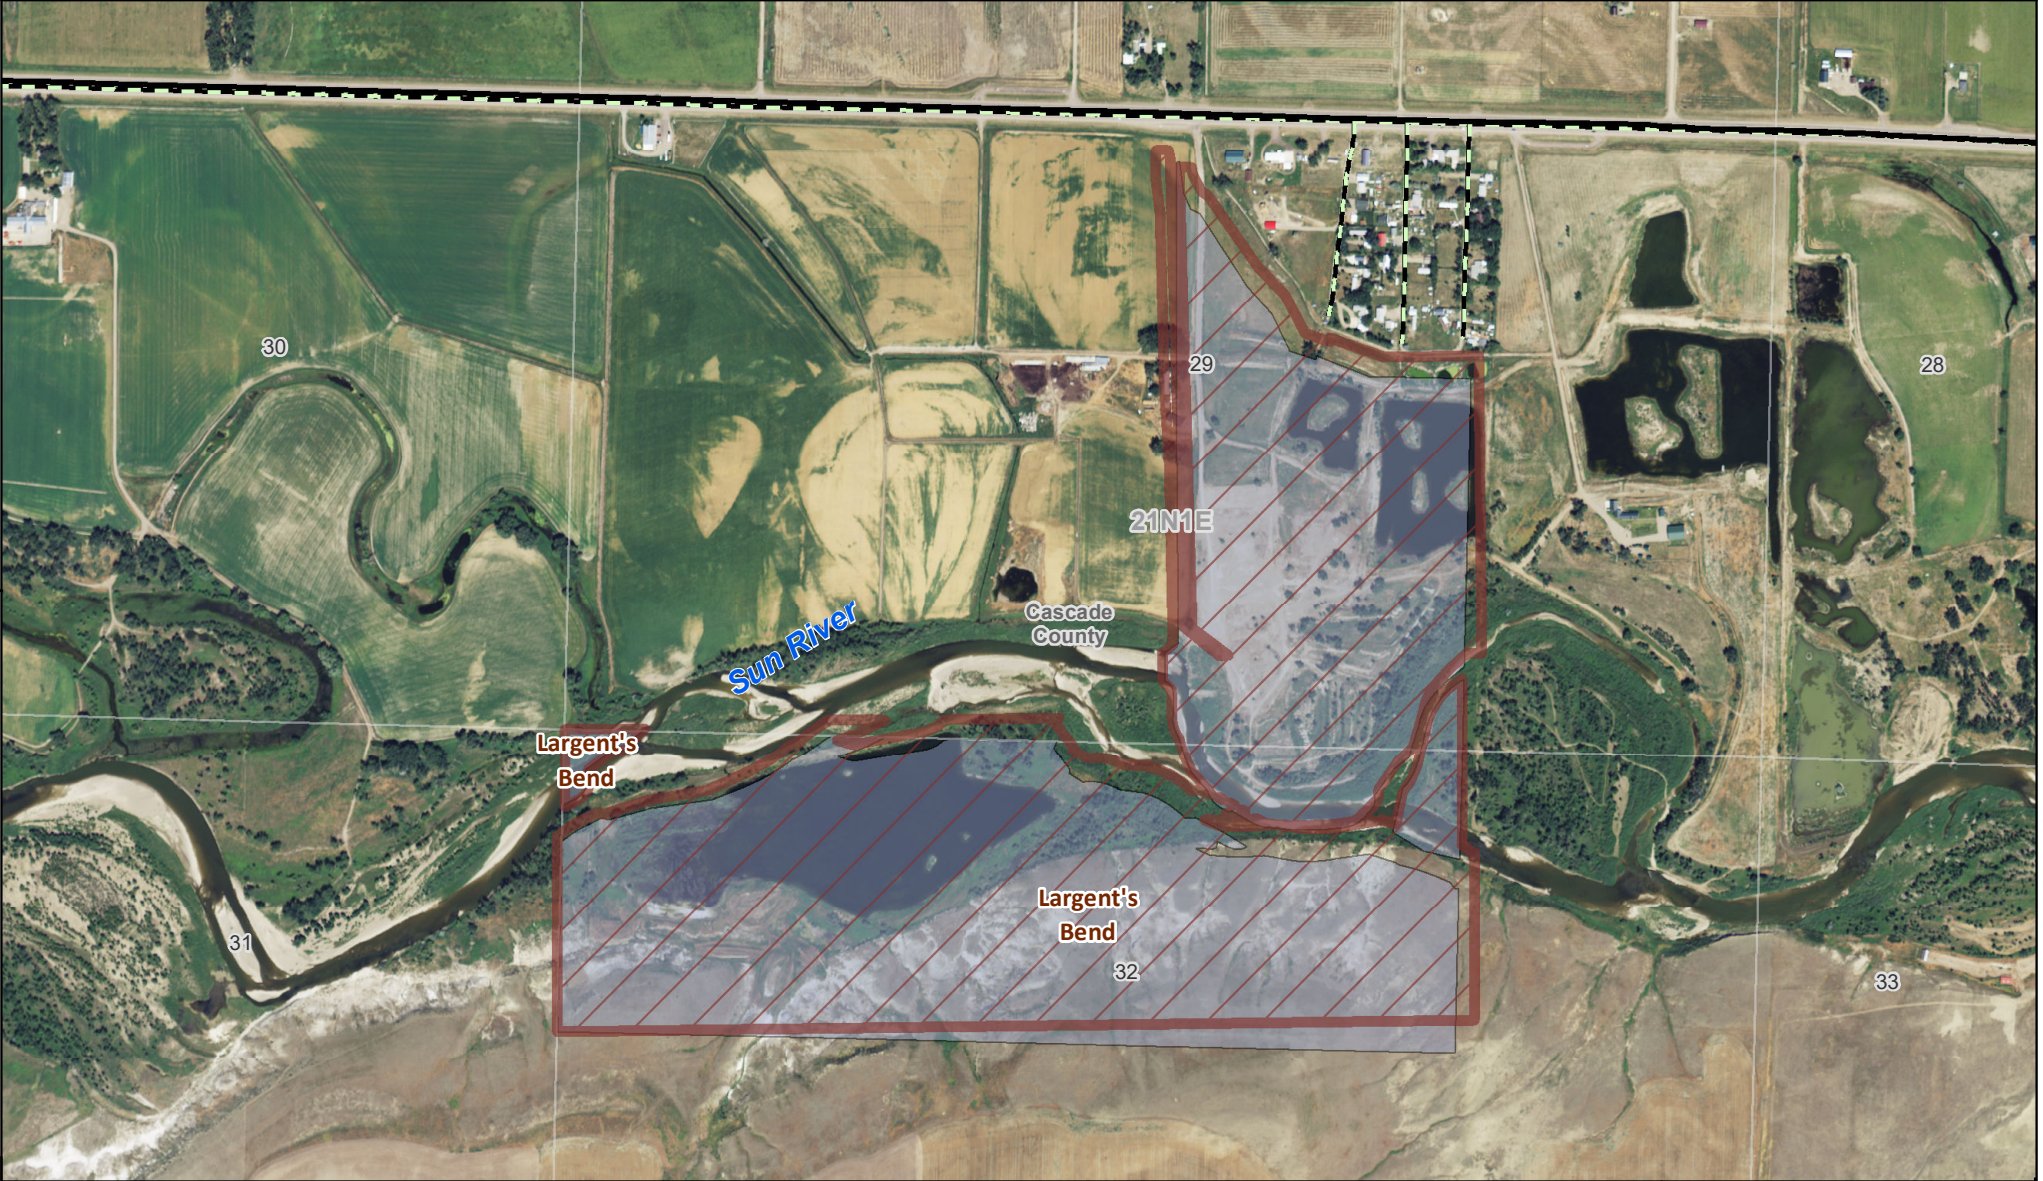

Largent's Bend

Fishing Access Site

-  Boundary
-  MT Fish, Wildlife & Parks

39754261.pdf
Date: 12/18/2019

Disclaimer - This map is not intended to depict property ownership outside the Wildlife Management Area. Contact the appropriate land management agency for information on public land ownership and travel guidelines.