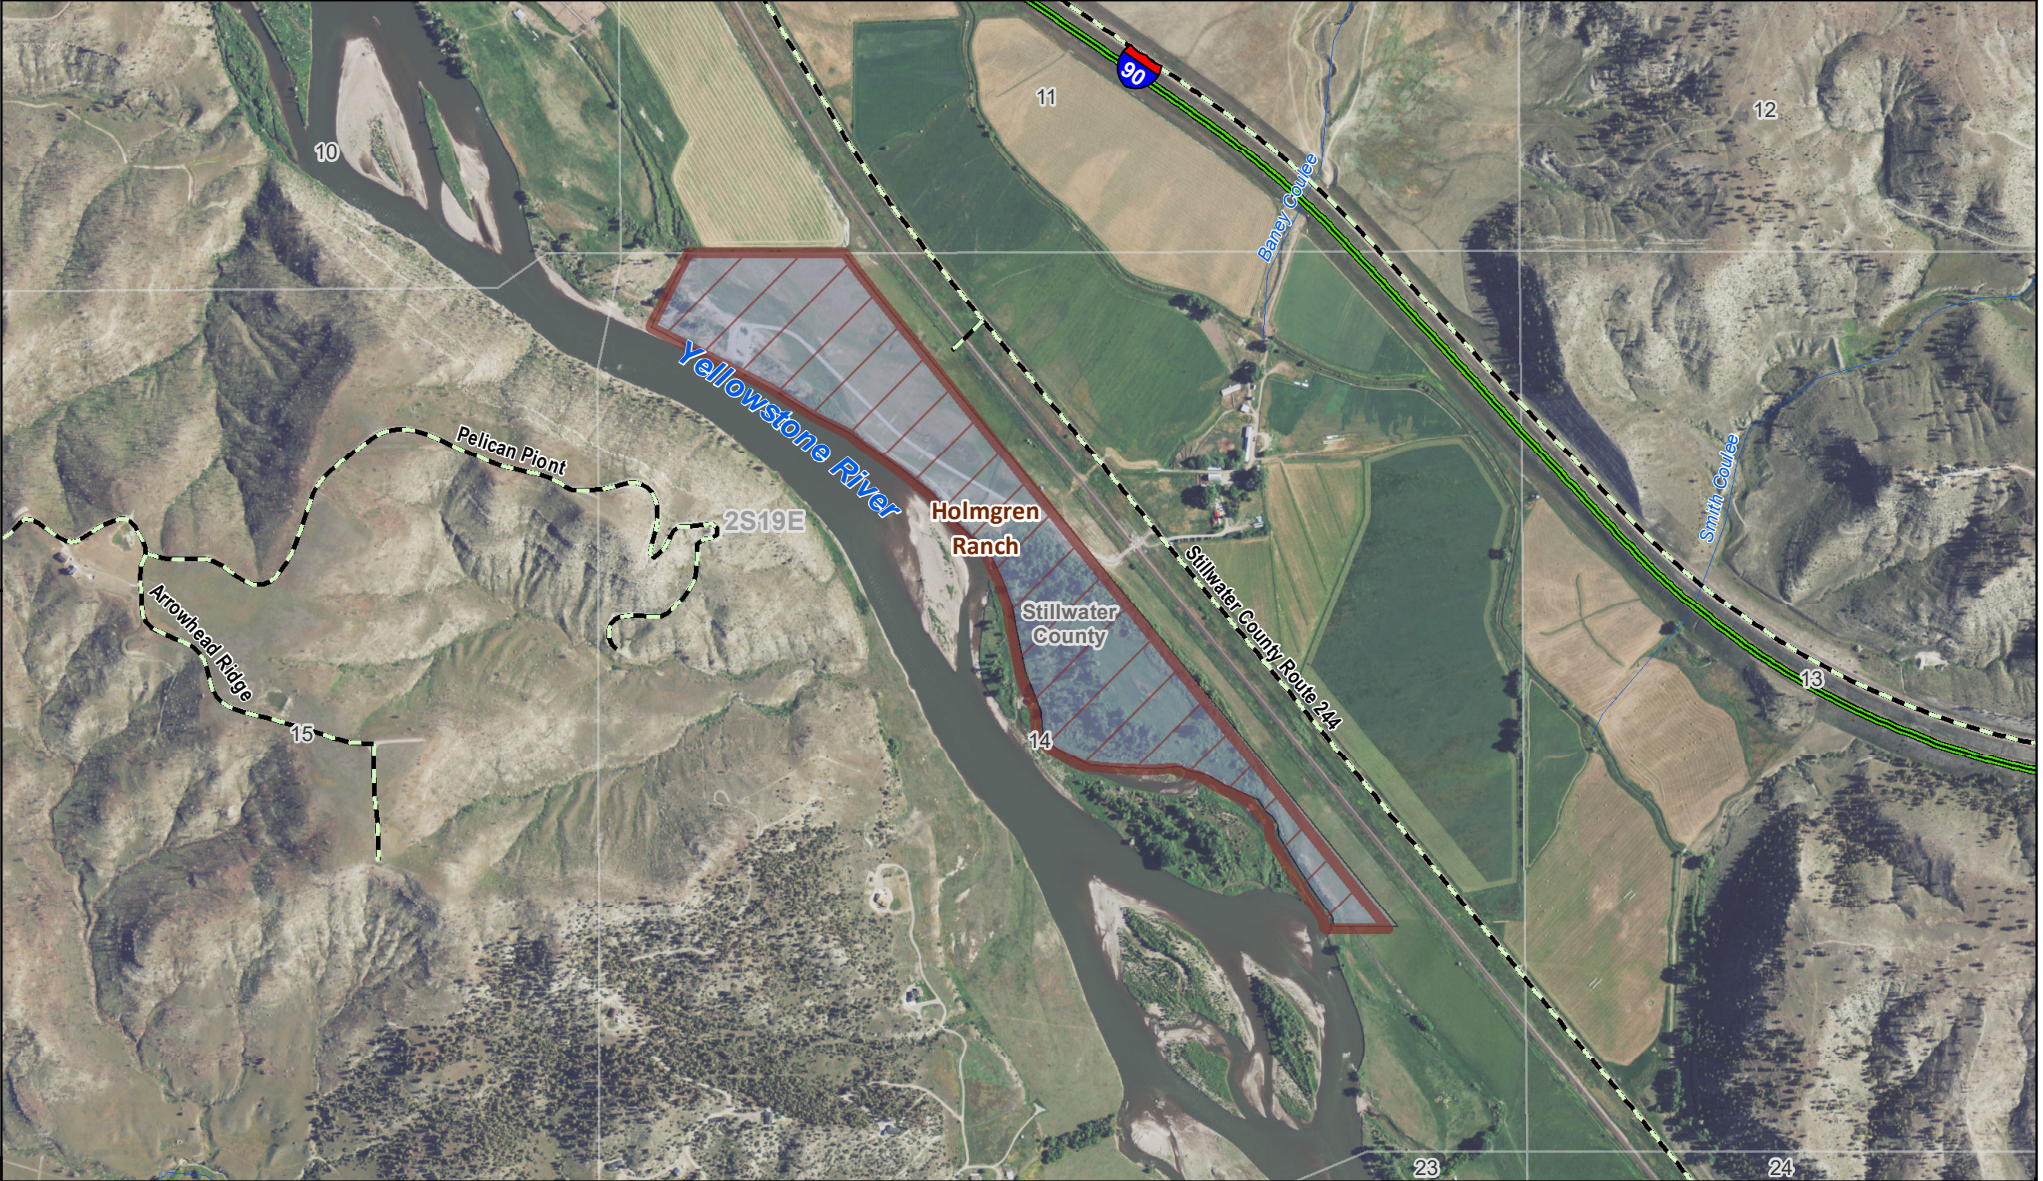

Holmgren Ranch

MONTANA FWP

Fishing Access Site

-  Boundary
-  MT Fish, Wildlife & Parks

39754257.pdf
Date: 12/18/2019

Disclaimer - This map is not intended to depict property ownership outside the Wildlife Management Area. Contact the appropriate land management agency for information on public land ownership and travel guidelines.