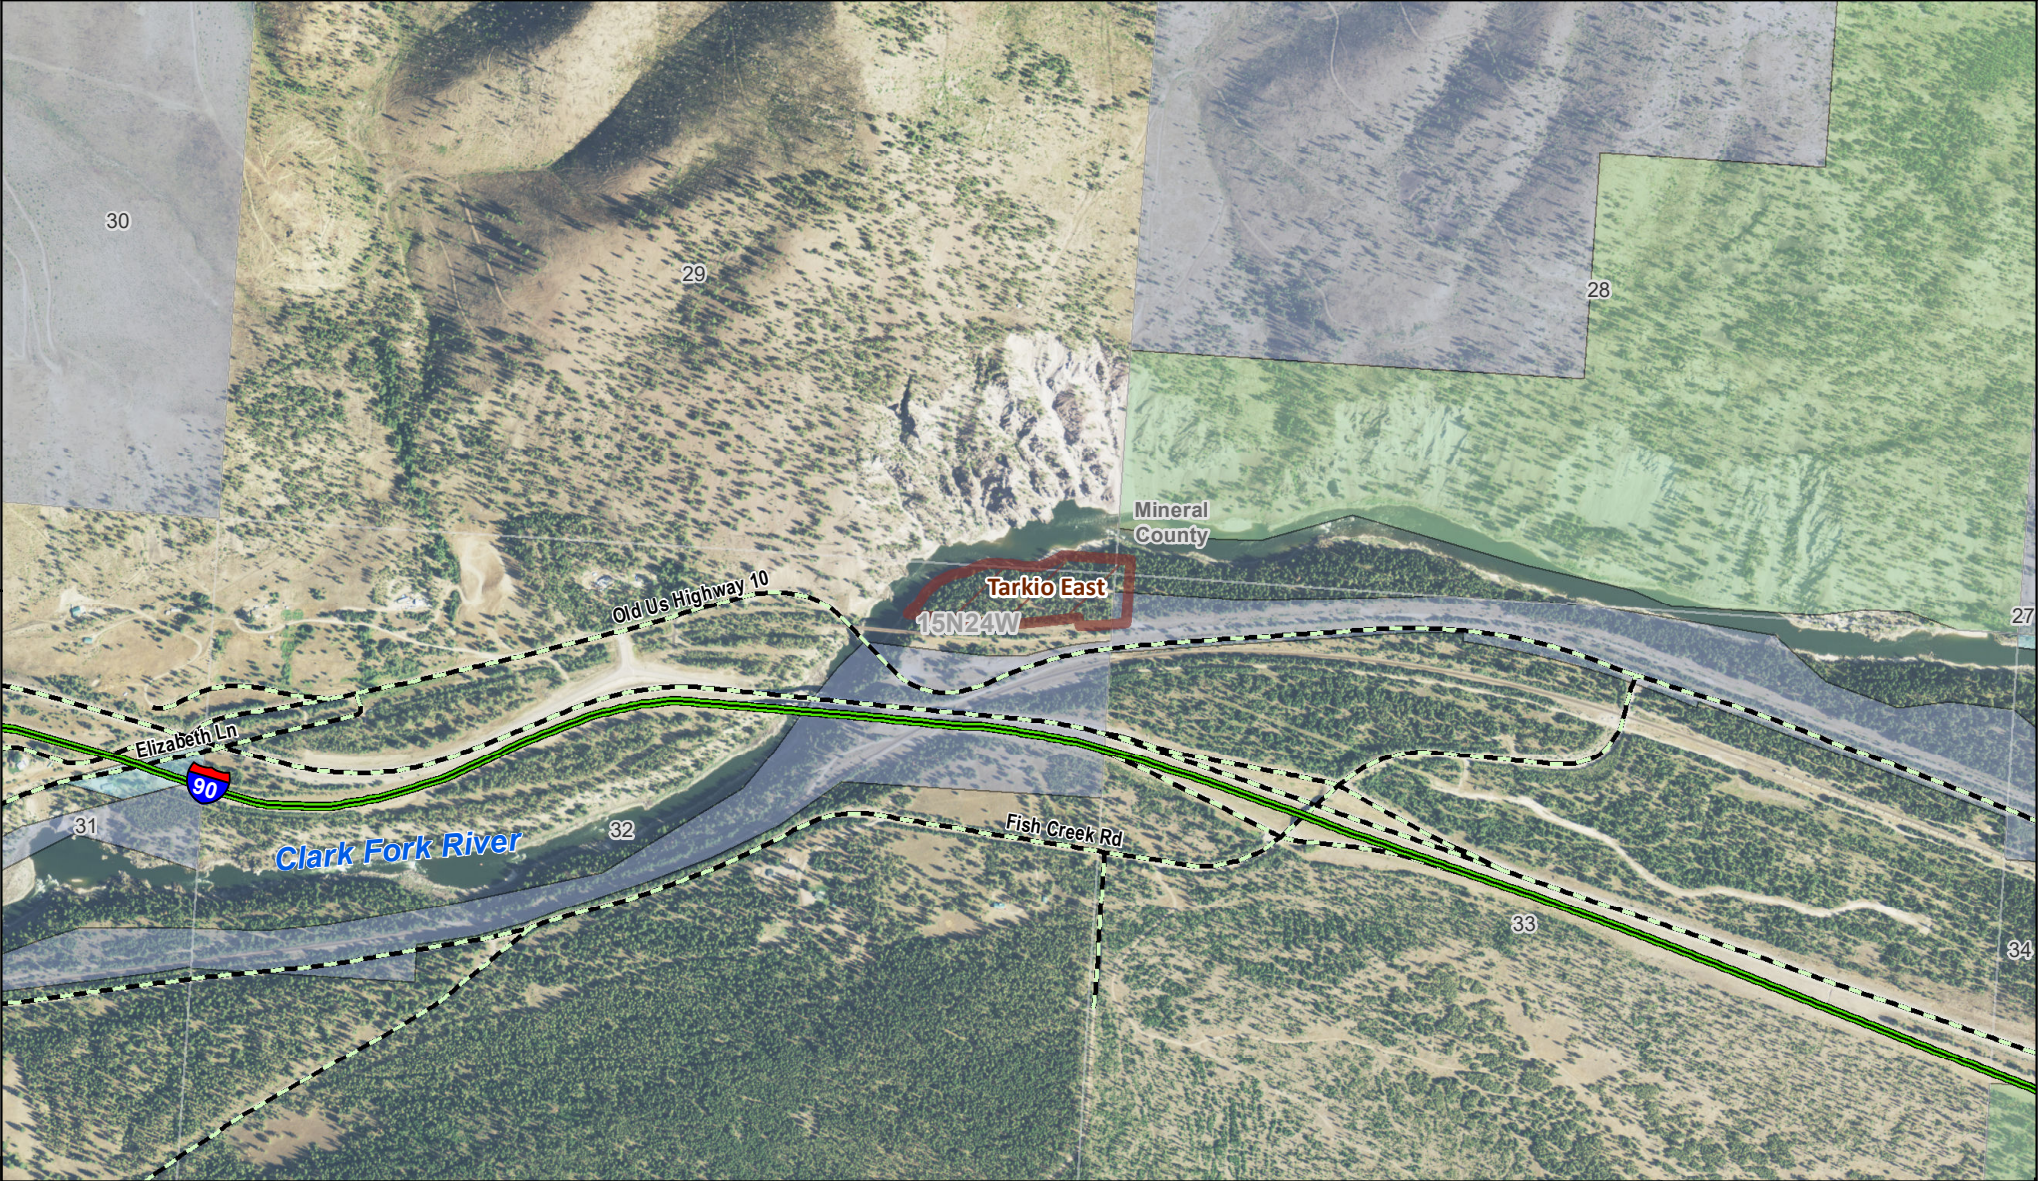

Tarkio East

Fishing Access Site

-  Boundary
-  US Forest Service
-  MT Fish, Wildlife & Parks
-  State Lands

39754211.pdf
Date: 12/18/2019

Disclaimer - This map is not intended to depict property ownership outside the Wildlife Management Area. Contact the appropriate land management agency for information on public land ownership and travel guidelines.