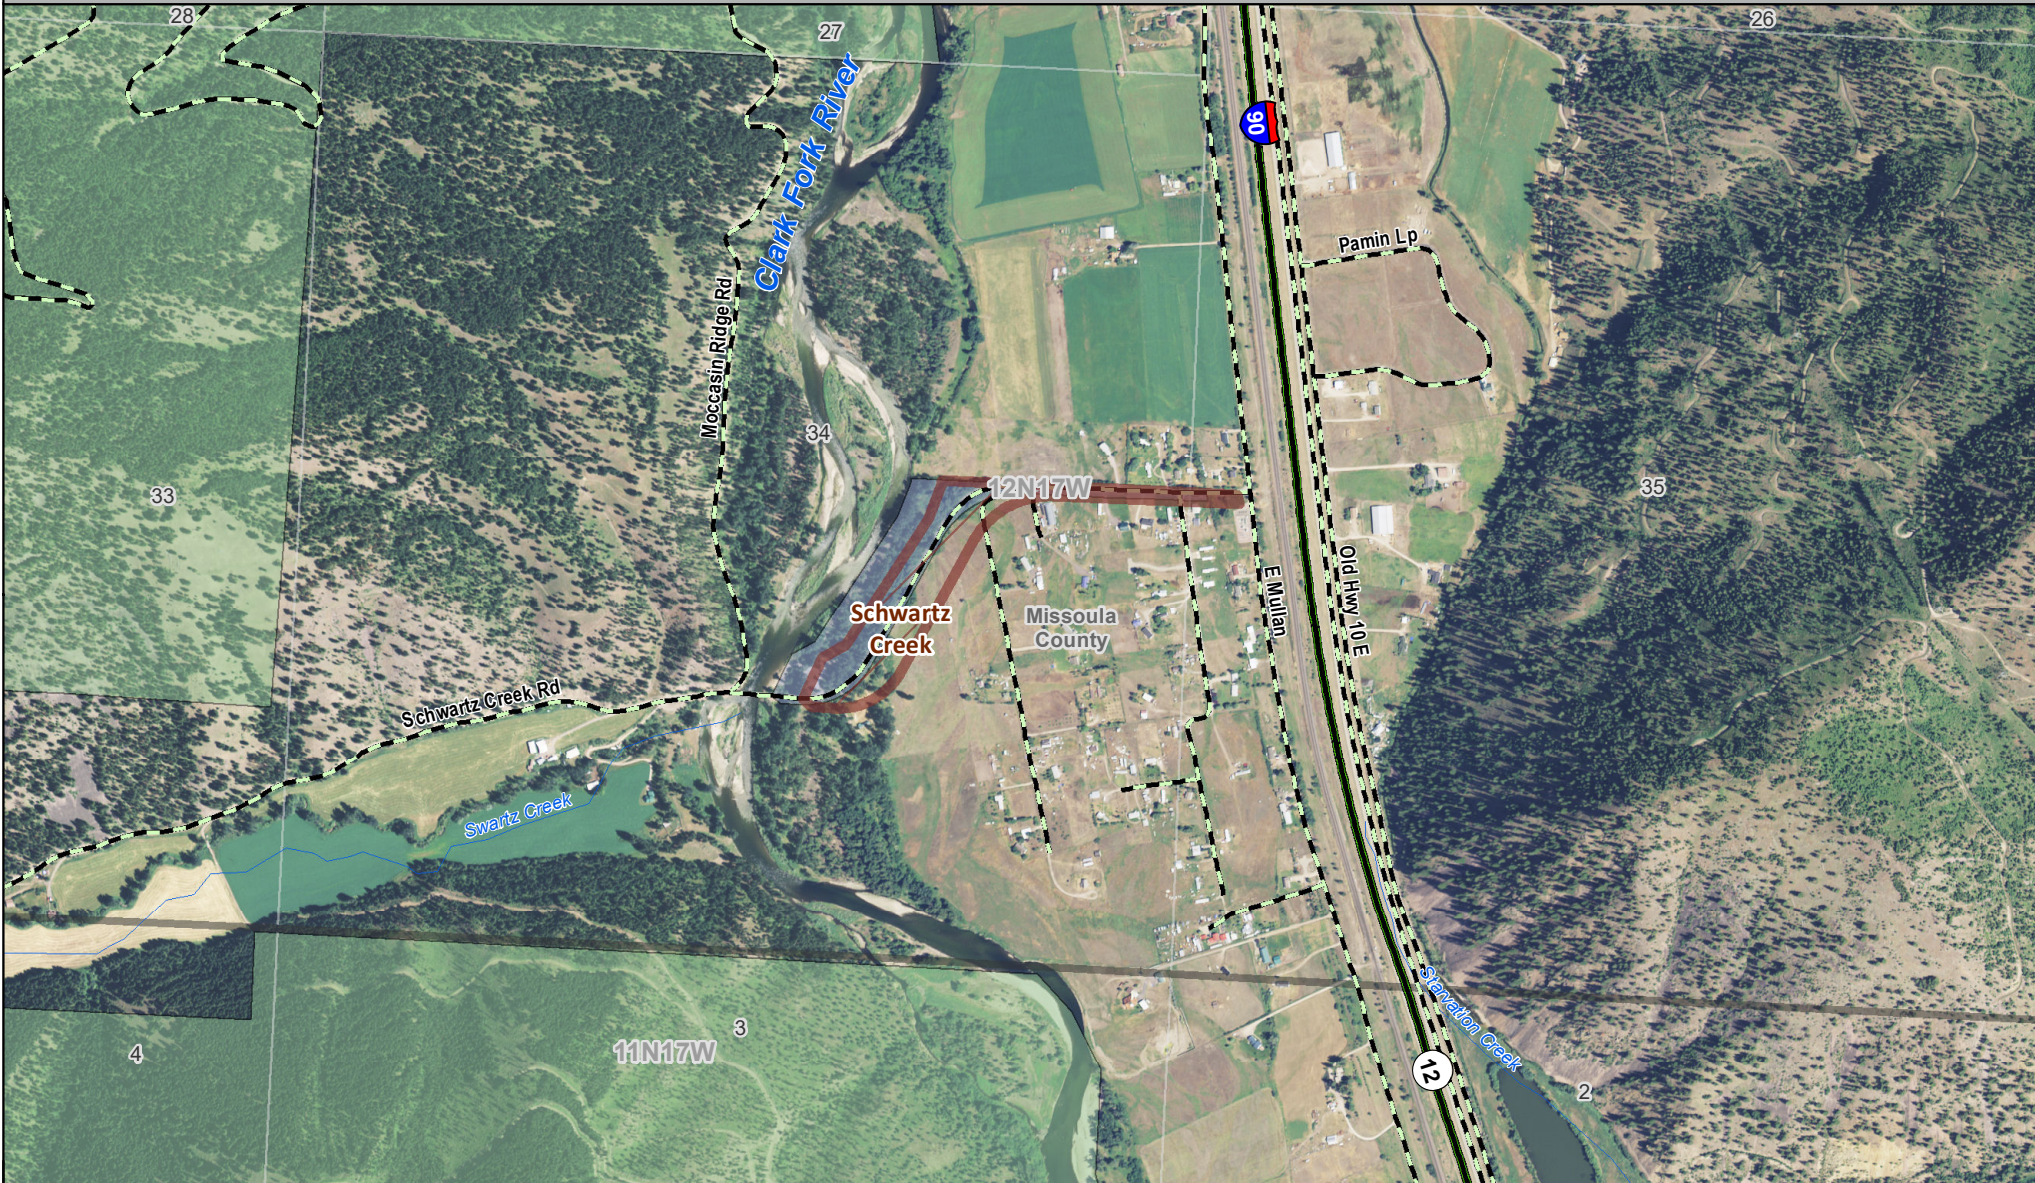

Fishing Access Site

-  Boundary
-  US Forest Service
-  MT Fish, Wildlife & Parks

39754197.pdf
Date: 12/18/2019

Disclaimer - This map is not intended to depict property ownership outside the Wildlife Management Area. Contact the appropriate land management agency for information on public land ownership and travel guidelines.