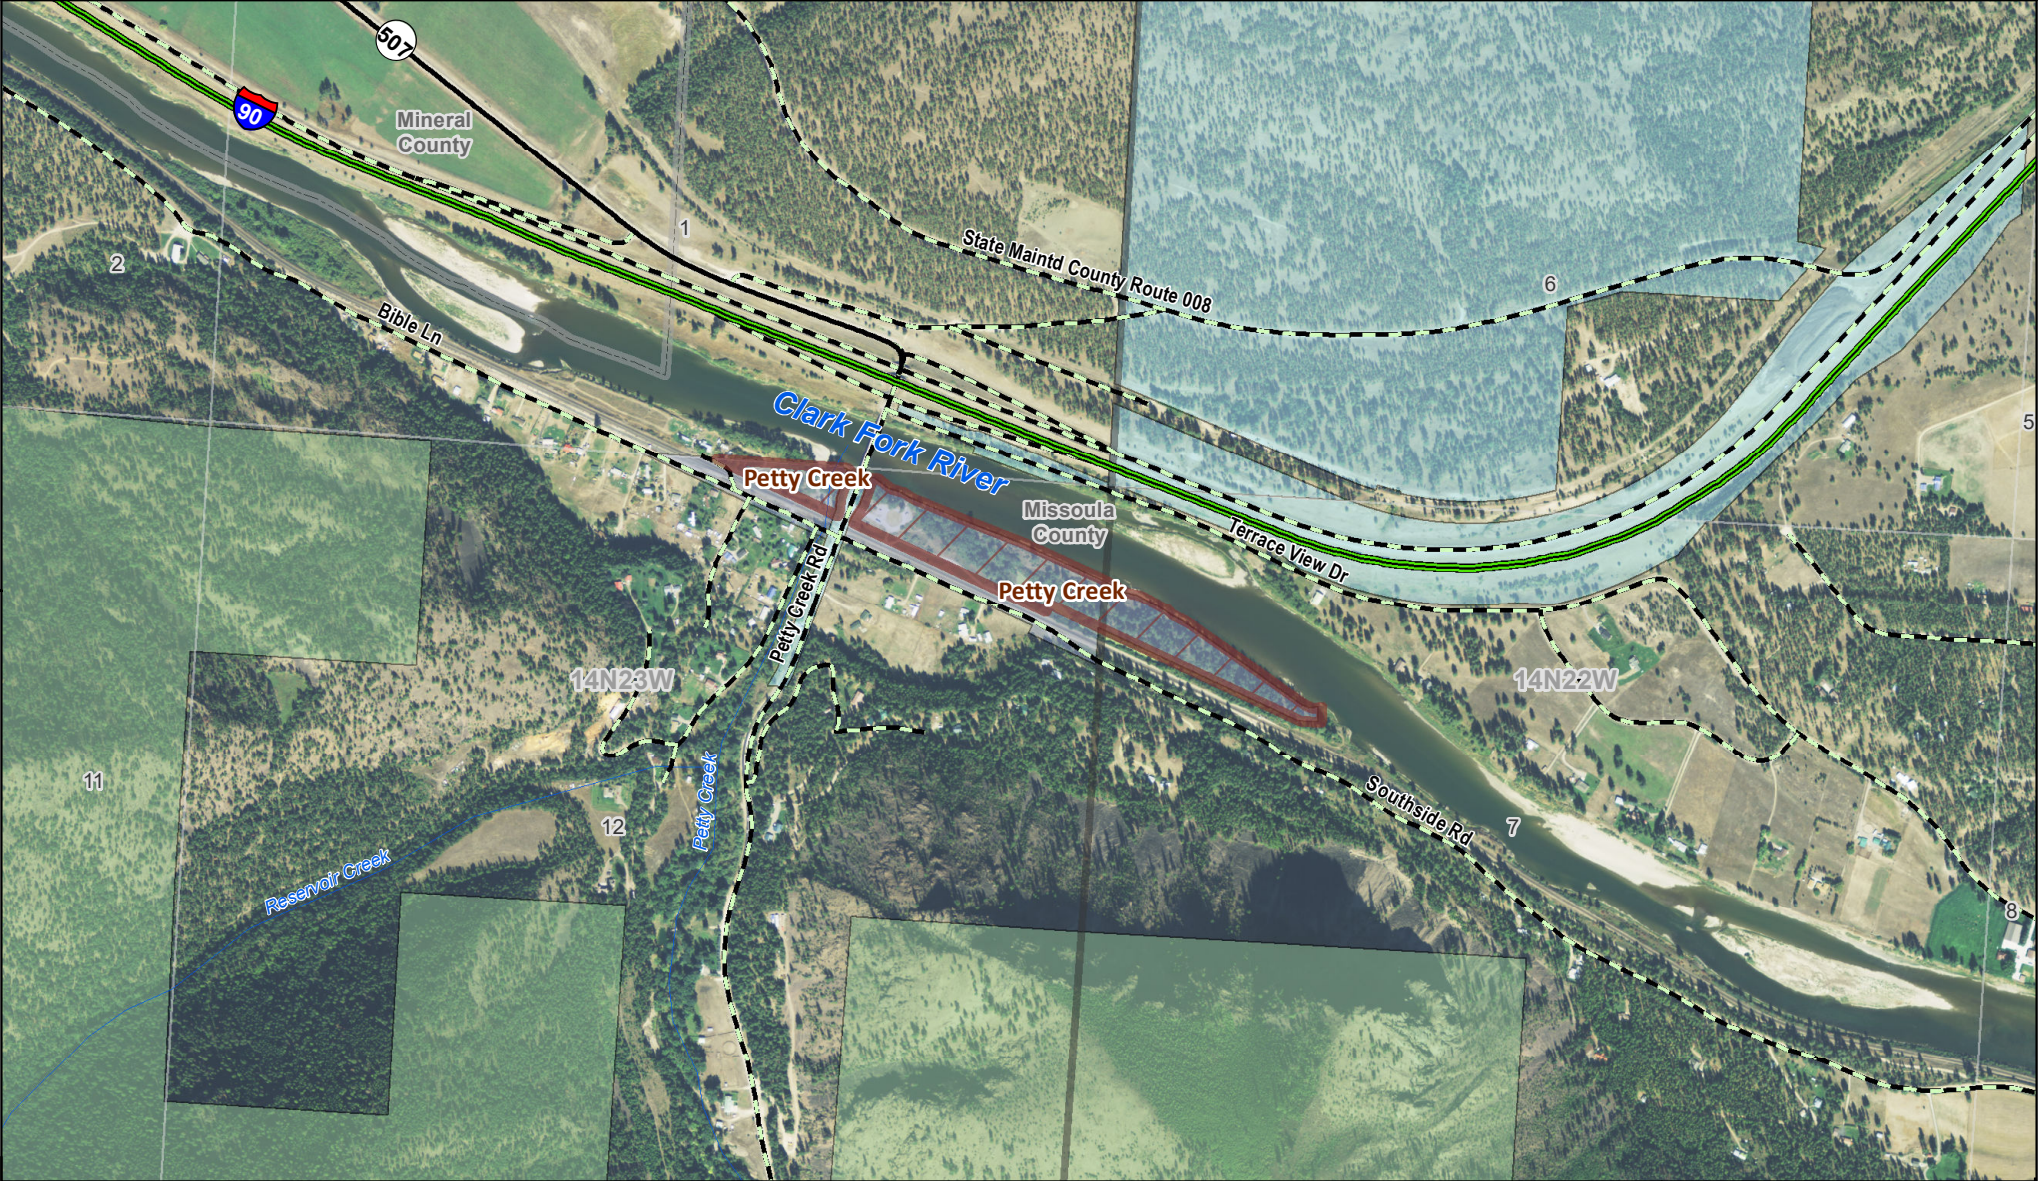

Petty Creek

MONTANA FWP

Fishing Access Site

- Boundary
- US Forest Service
- MT Fish, Wildlife & Parks
- State Lands

39754185.pdf
Date: 12/18/2019

Disclaimer - This map is not intended to depict property ownership outside the Wildlife Management Area. Contact the appropriate land management agency for information on public land ownership and travel guidelines.