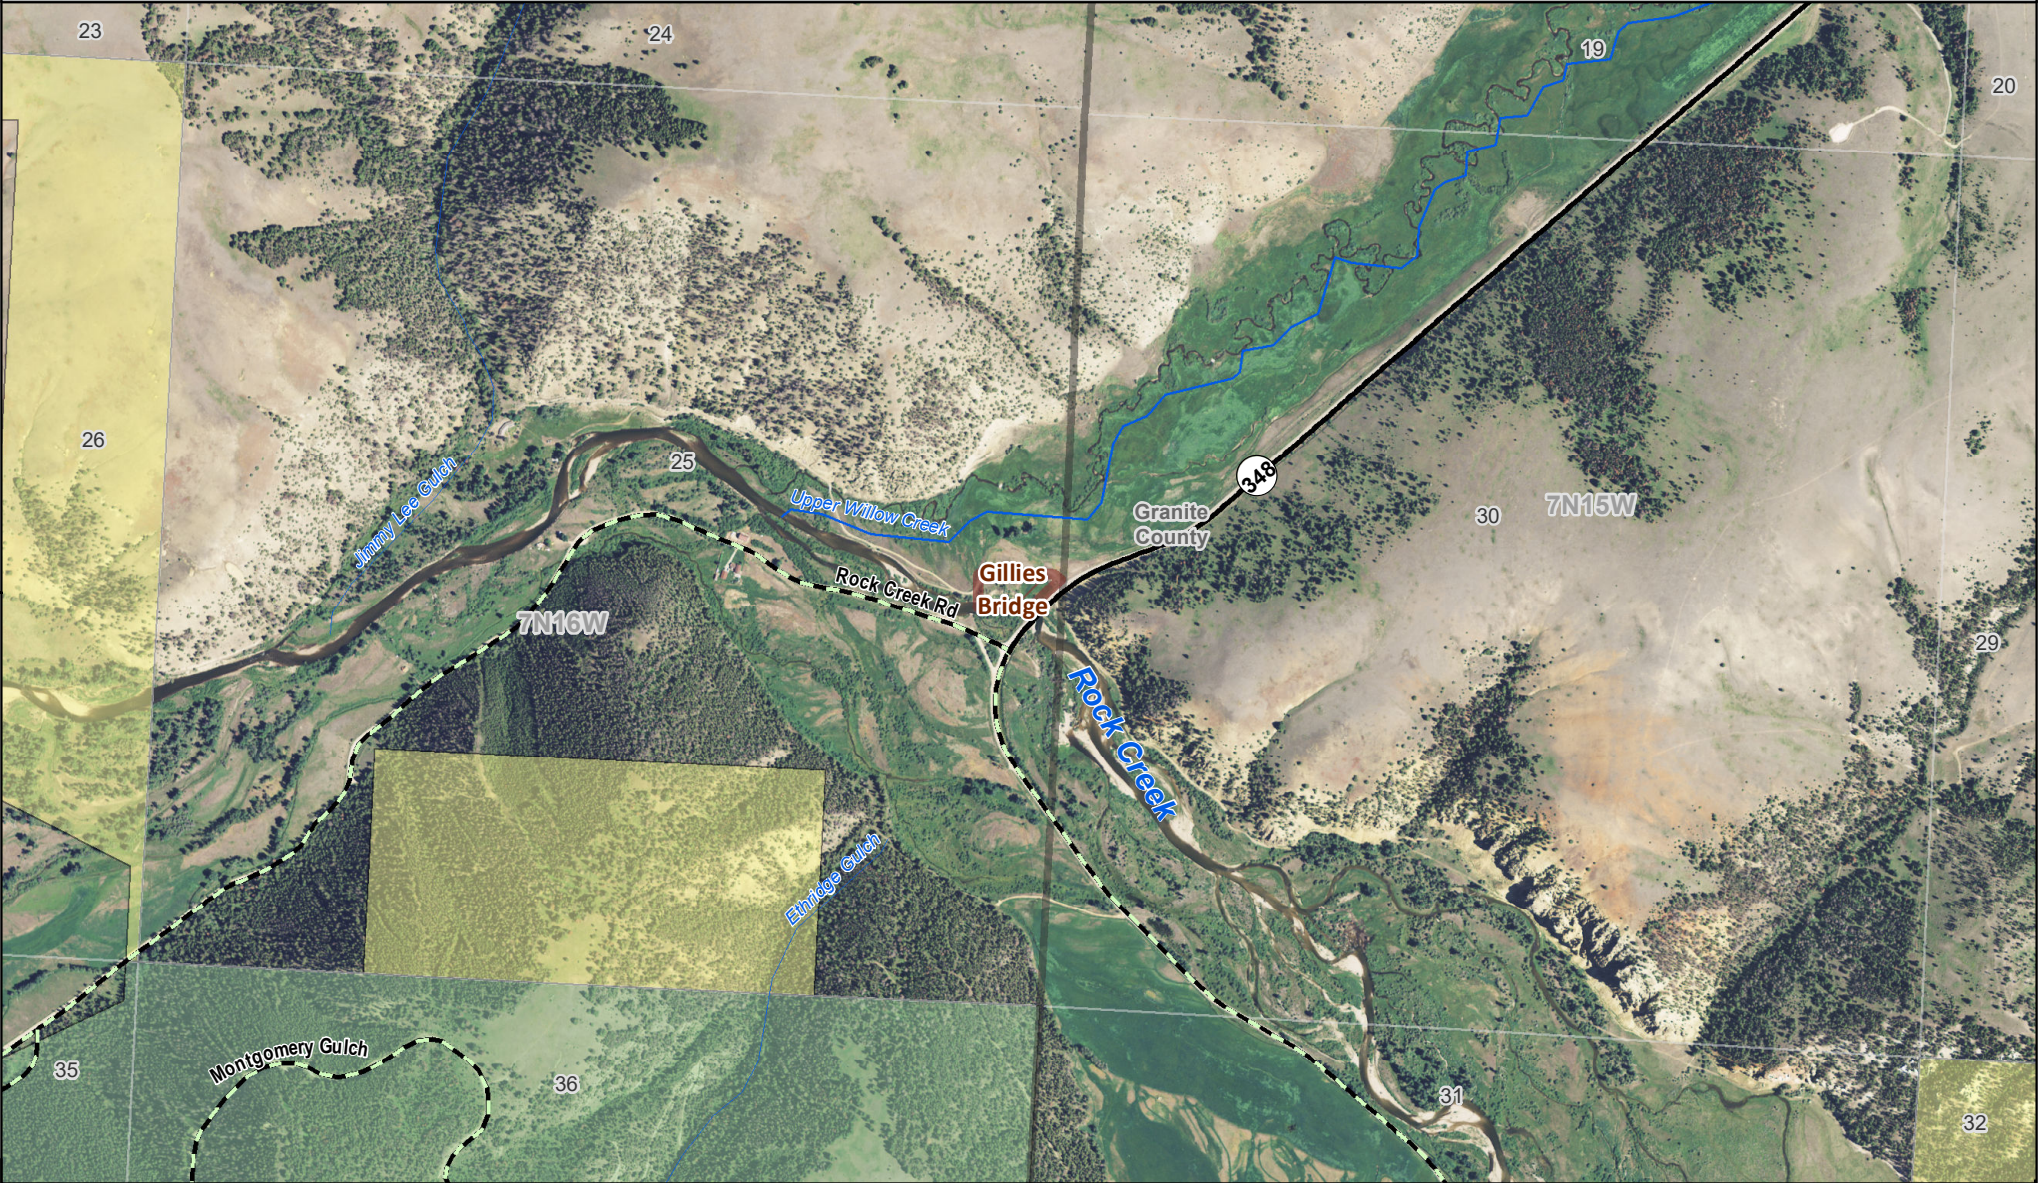

# Gillies Bridge

# MONTANA FWP

Fishing Access Site

-  Boundary
-  BLM
-  US Forest Service

39754183.pdf  
Date: 12/18/2019

Disclaimer - This map is not intended to depict property ownership outside the Wildlife Management Area. Contact the appropriate land management agency for information on public land ownership and travel guidelines.