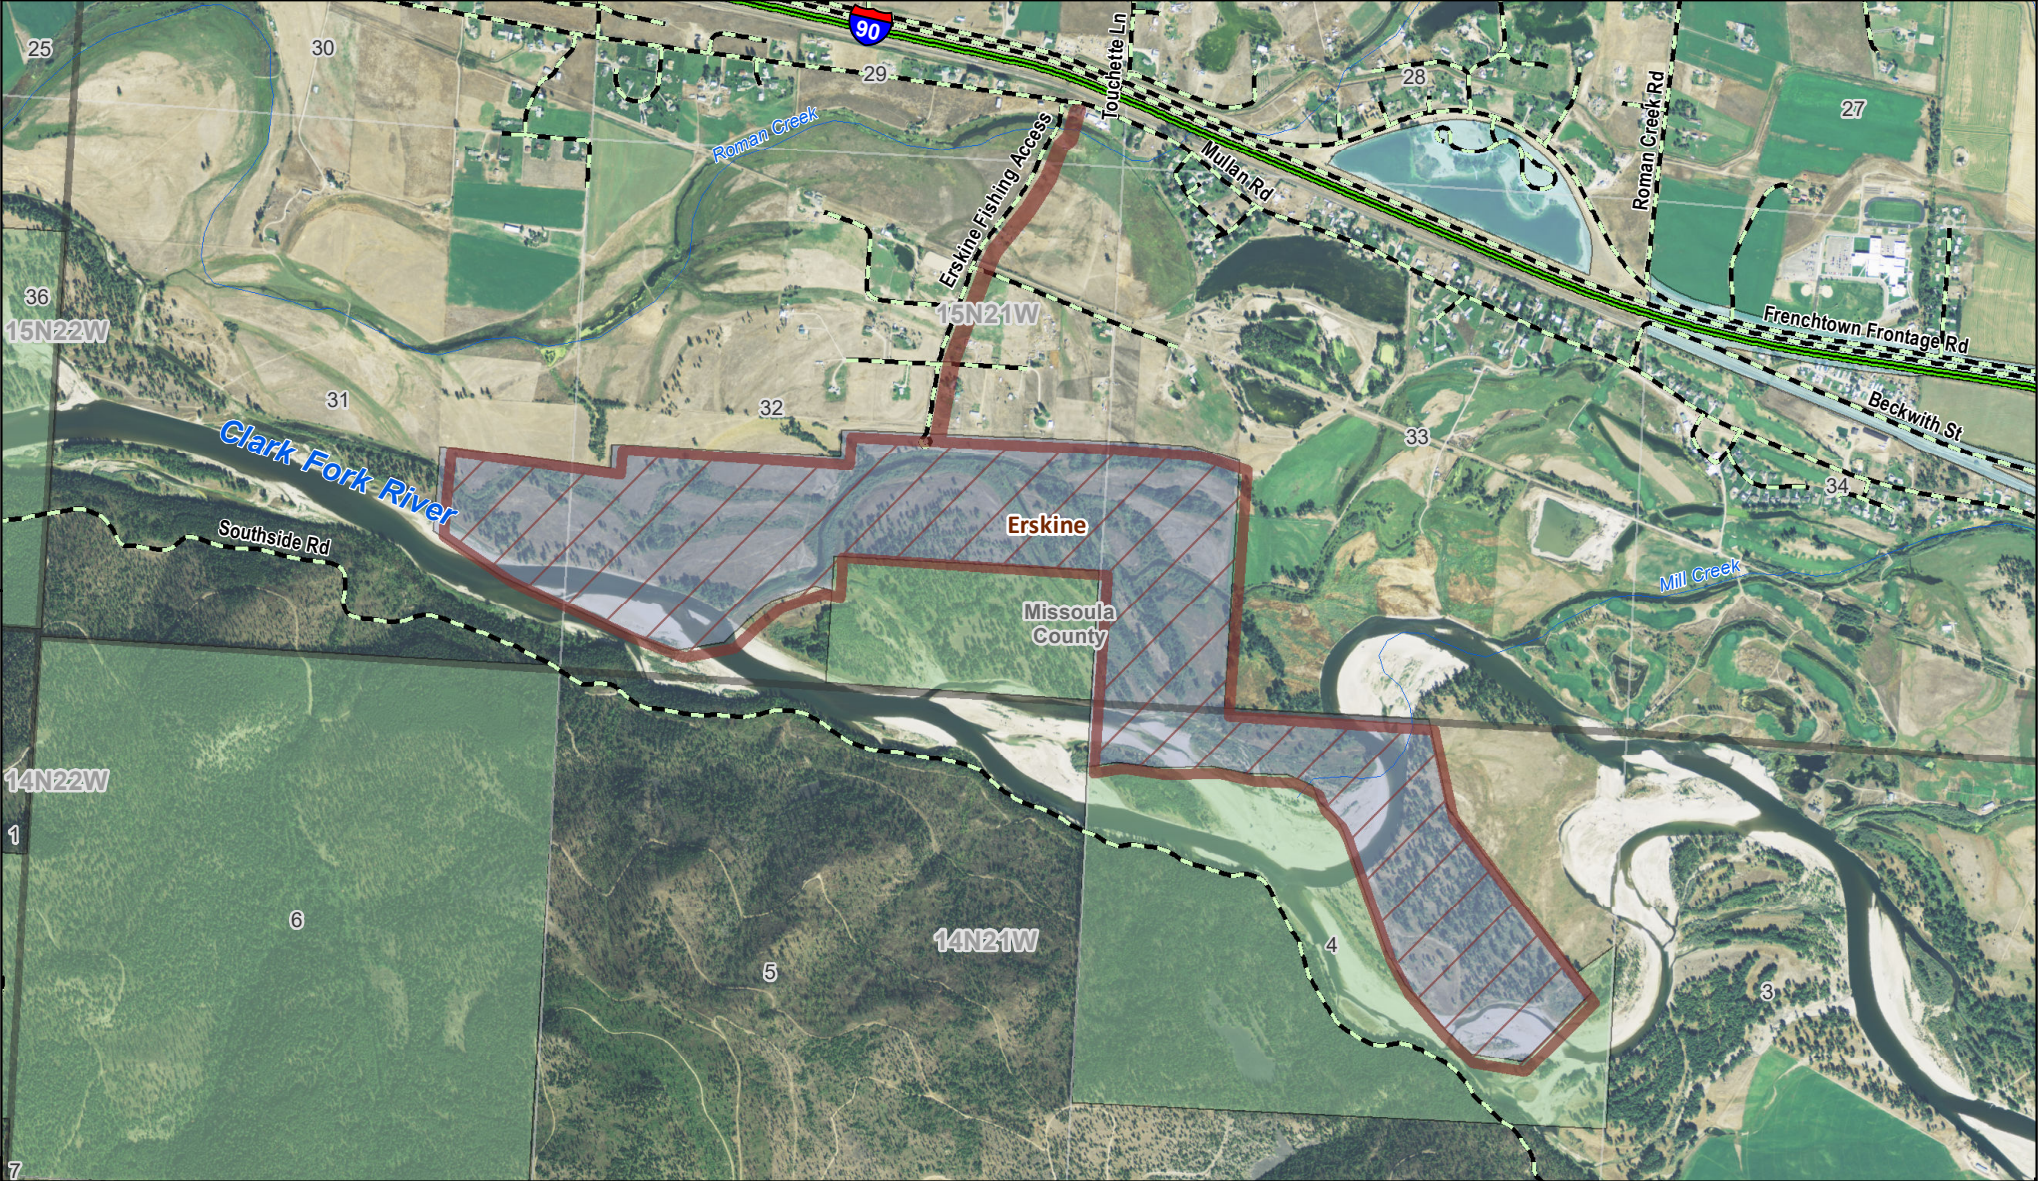

Fishing Access Site

-  Boundary
-  US Forest Service
-  MT Fish, Wildlife & Parks
-  State Lands

39754153.pdf
Date: 12/18/2019

Disclaimer - This map is not intended to depict property ownership outside the Wildlife Management Area. Contact the appropriate land management agency for information on public land ownership and travel guidelines.