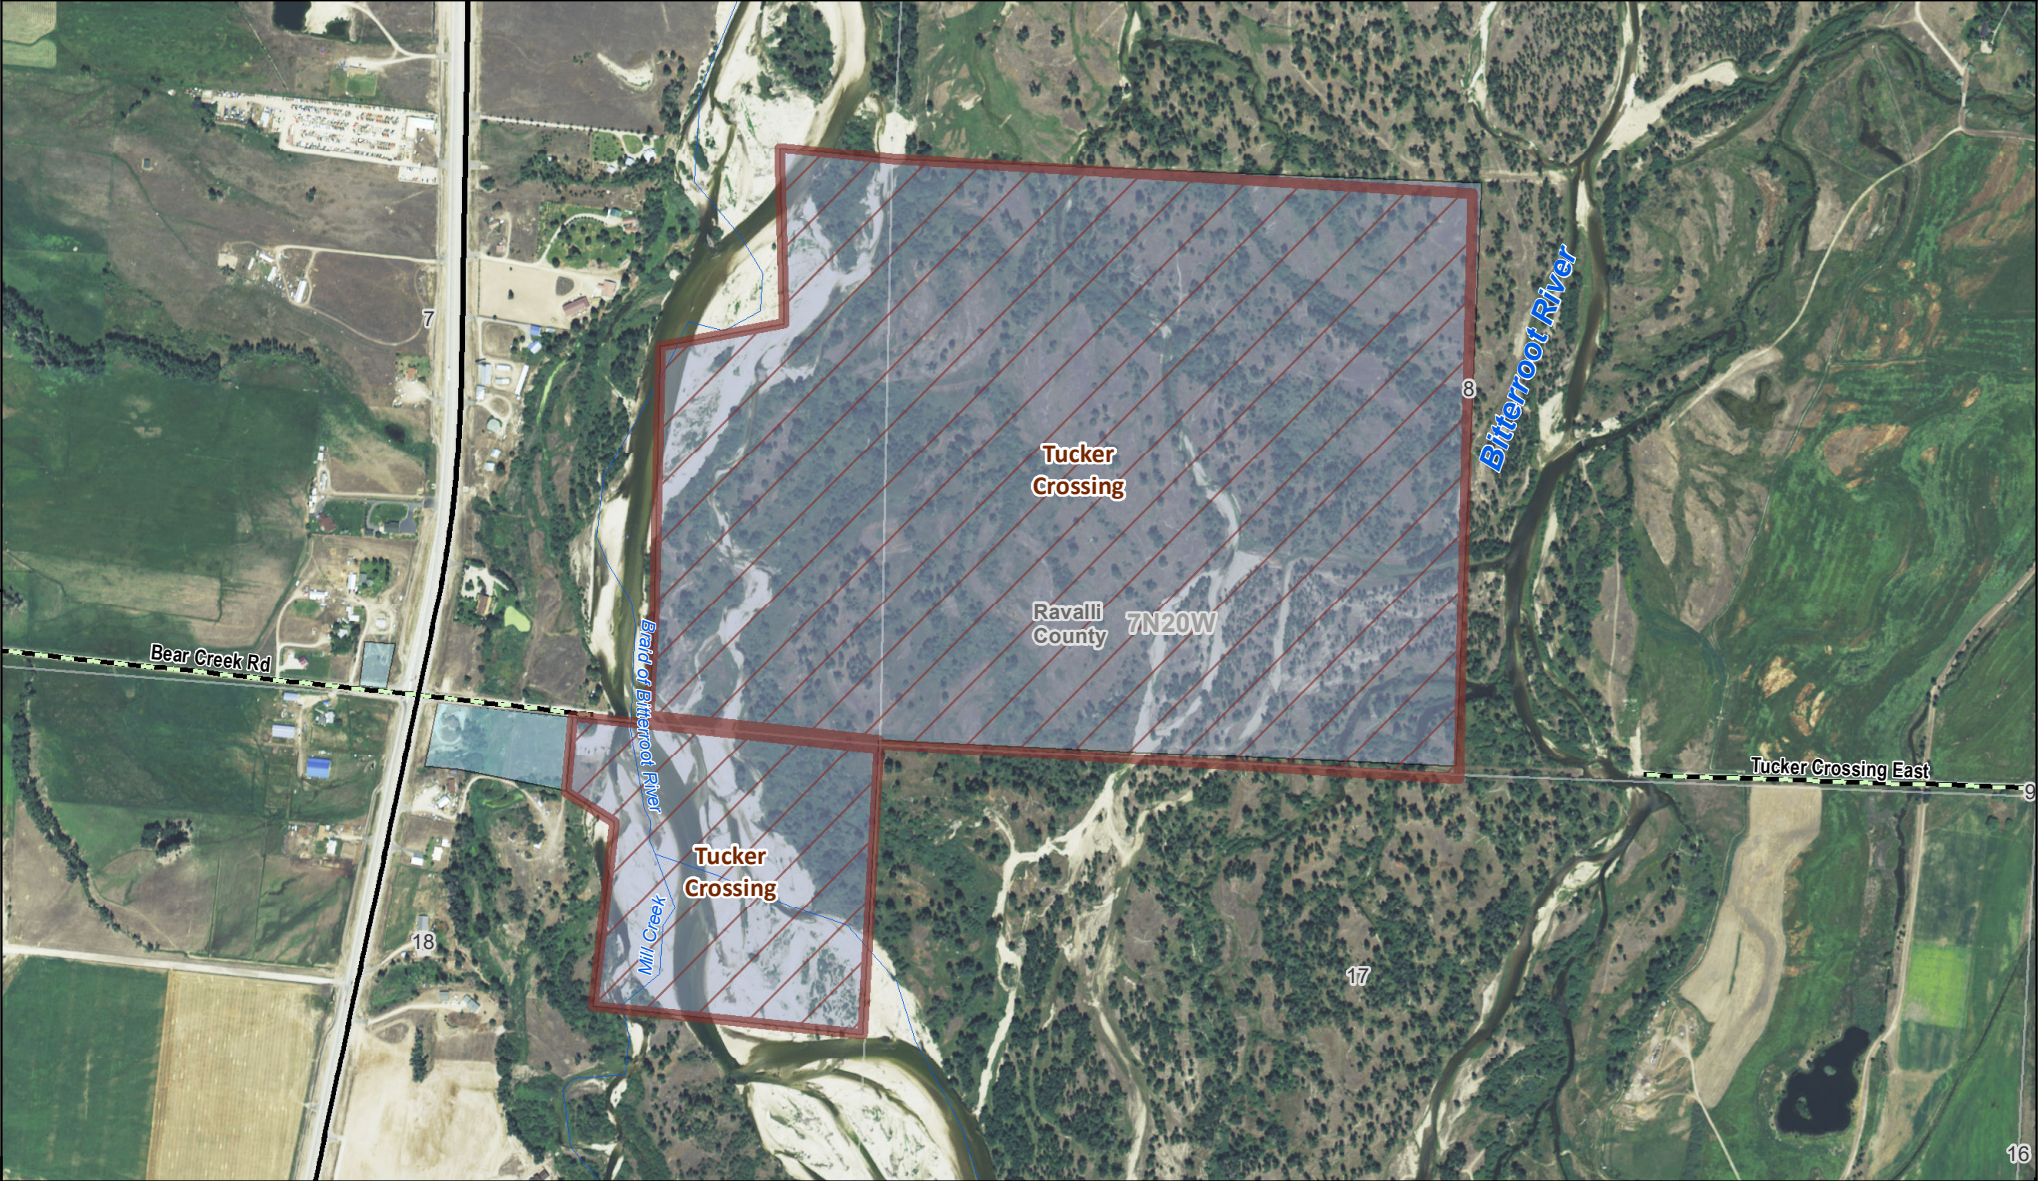

# Tucker Crossing

Fishing Access Site

-  Boundary
-  MT Fish, Wildlife & Parks
-  State Lands

39754143.pdf  
Date: 12/18/2019

Disclaimer - This map is not intended to depict property ownership outside the Wildlife Management Area. Contact the appropriate land management agency for information on public land ownership and travel guidelines.