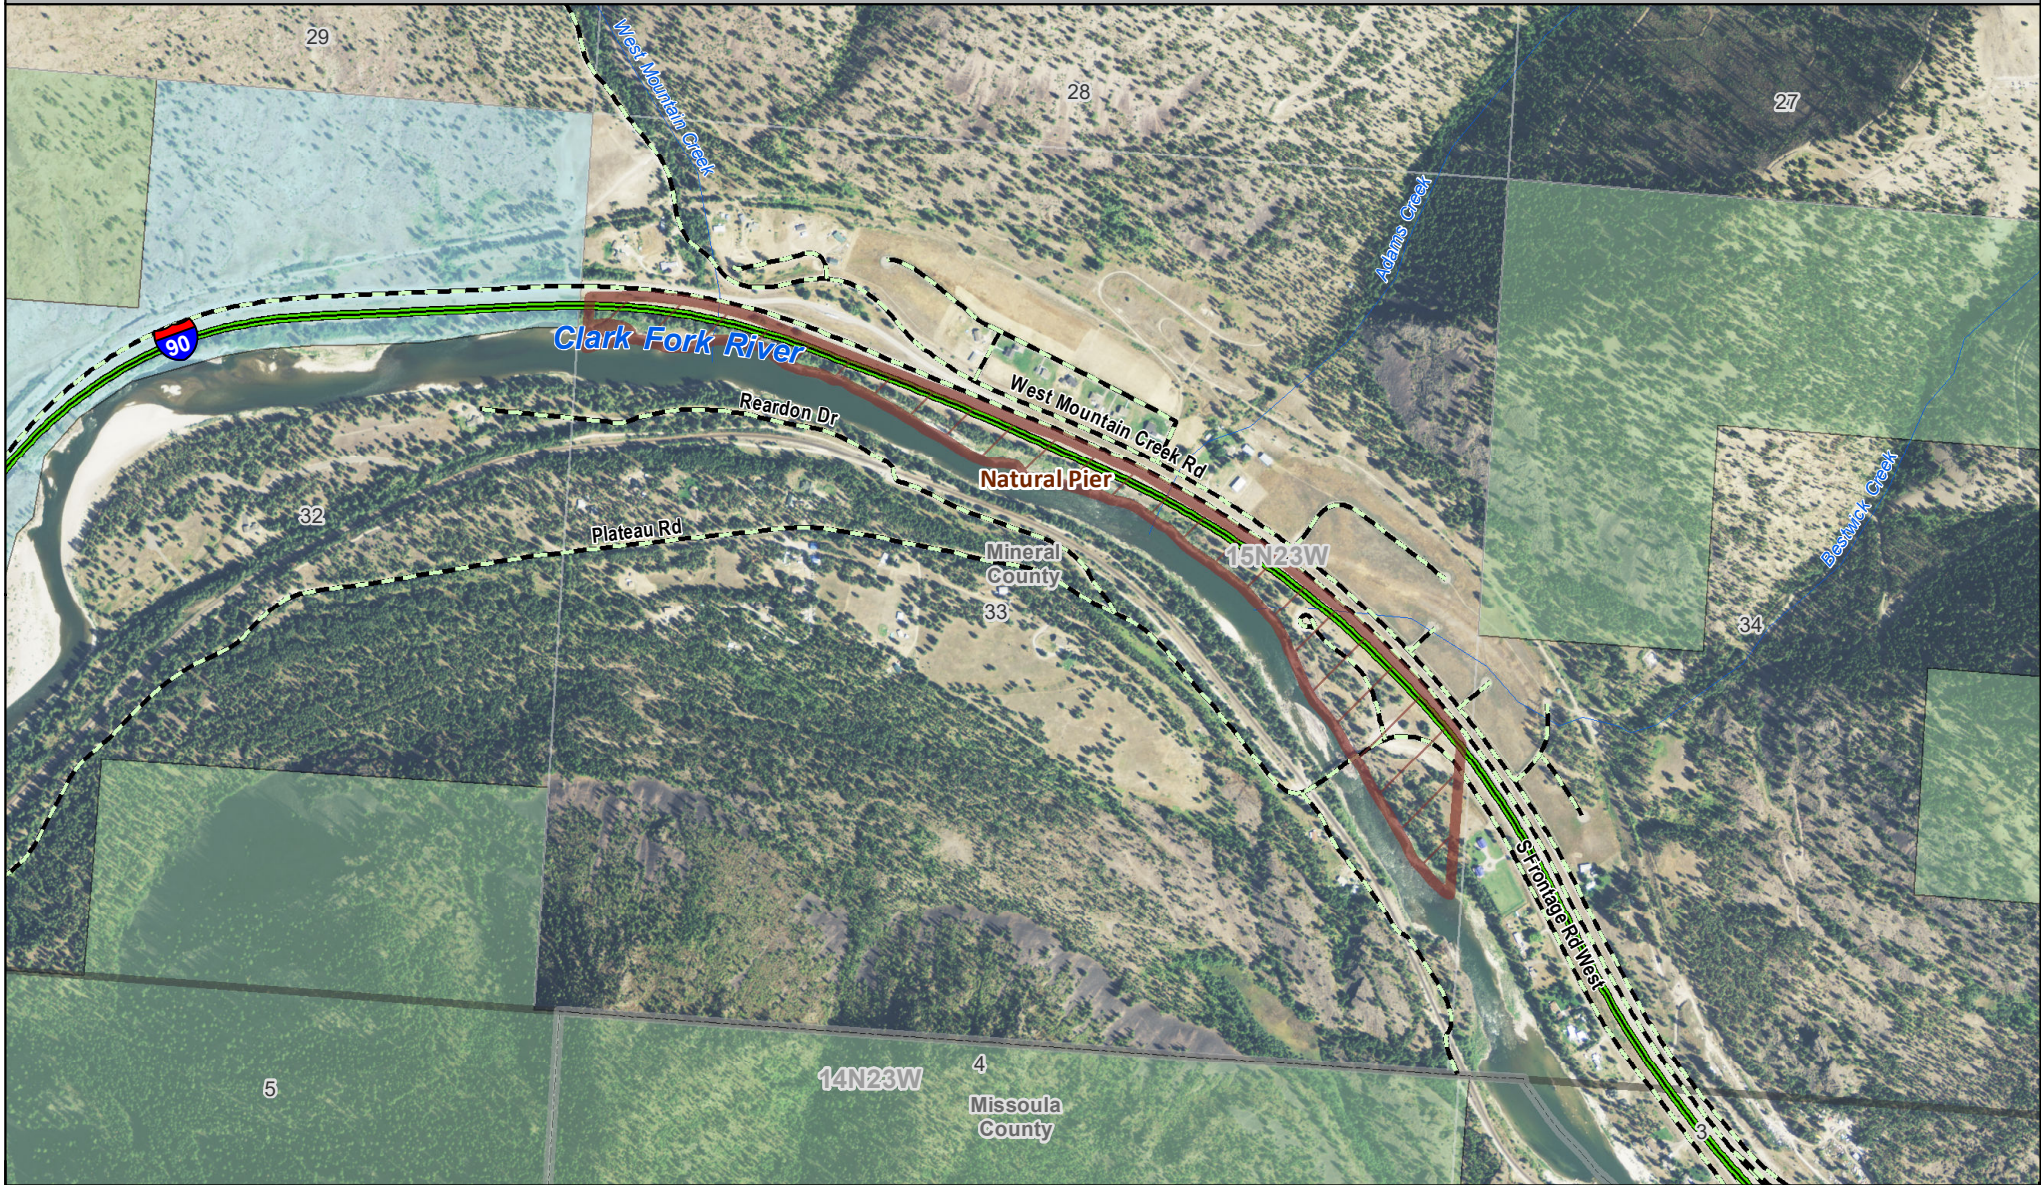

Natural Pier

Fishing Access Site

-  Boundary
-  US Forest Service
-  State Lands

39754127.pdf
Date: 12/18/2019

Disclaimer - This map is not intended to depict property ownership outside the Wildlife Management Area. Contact the appropriate land management agency for information on public land ownership and travel guidelines.