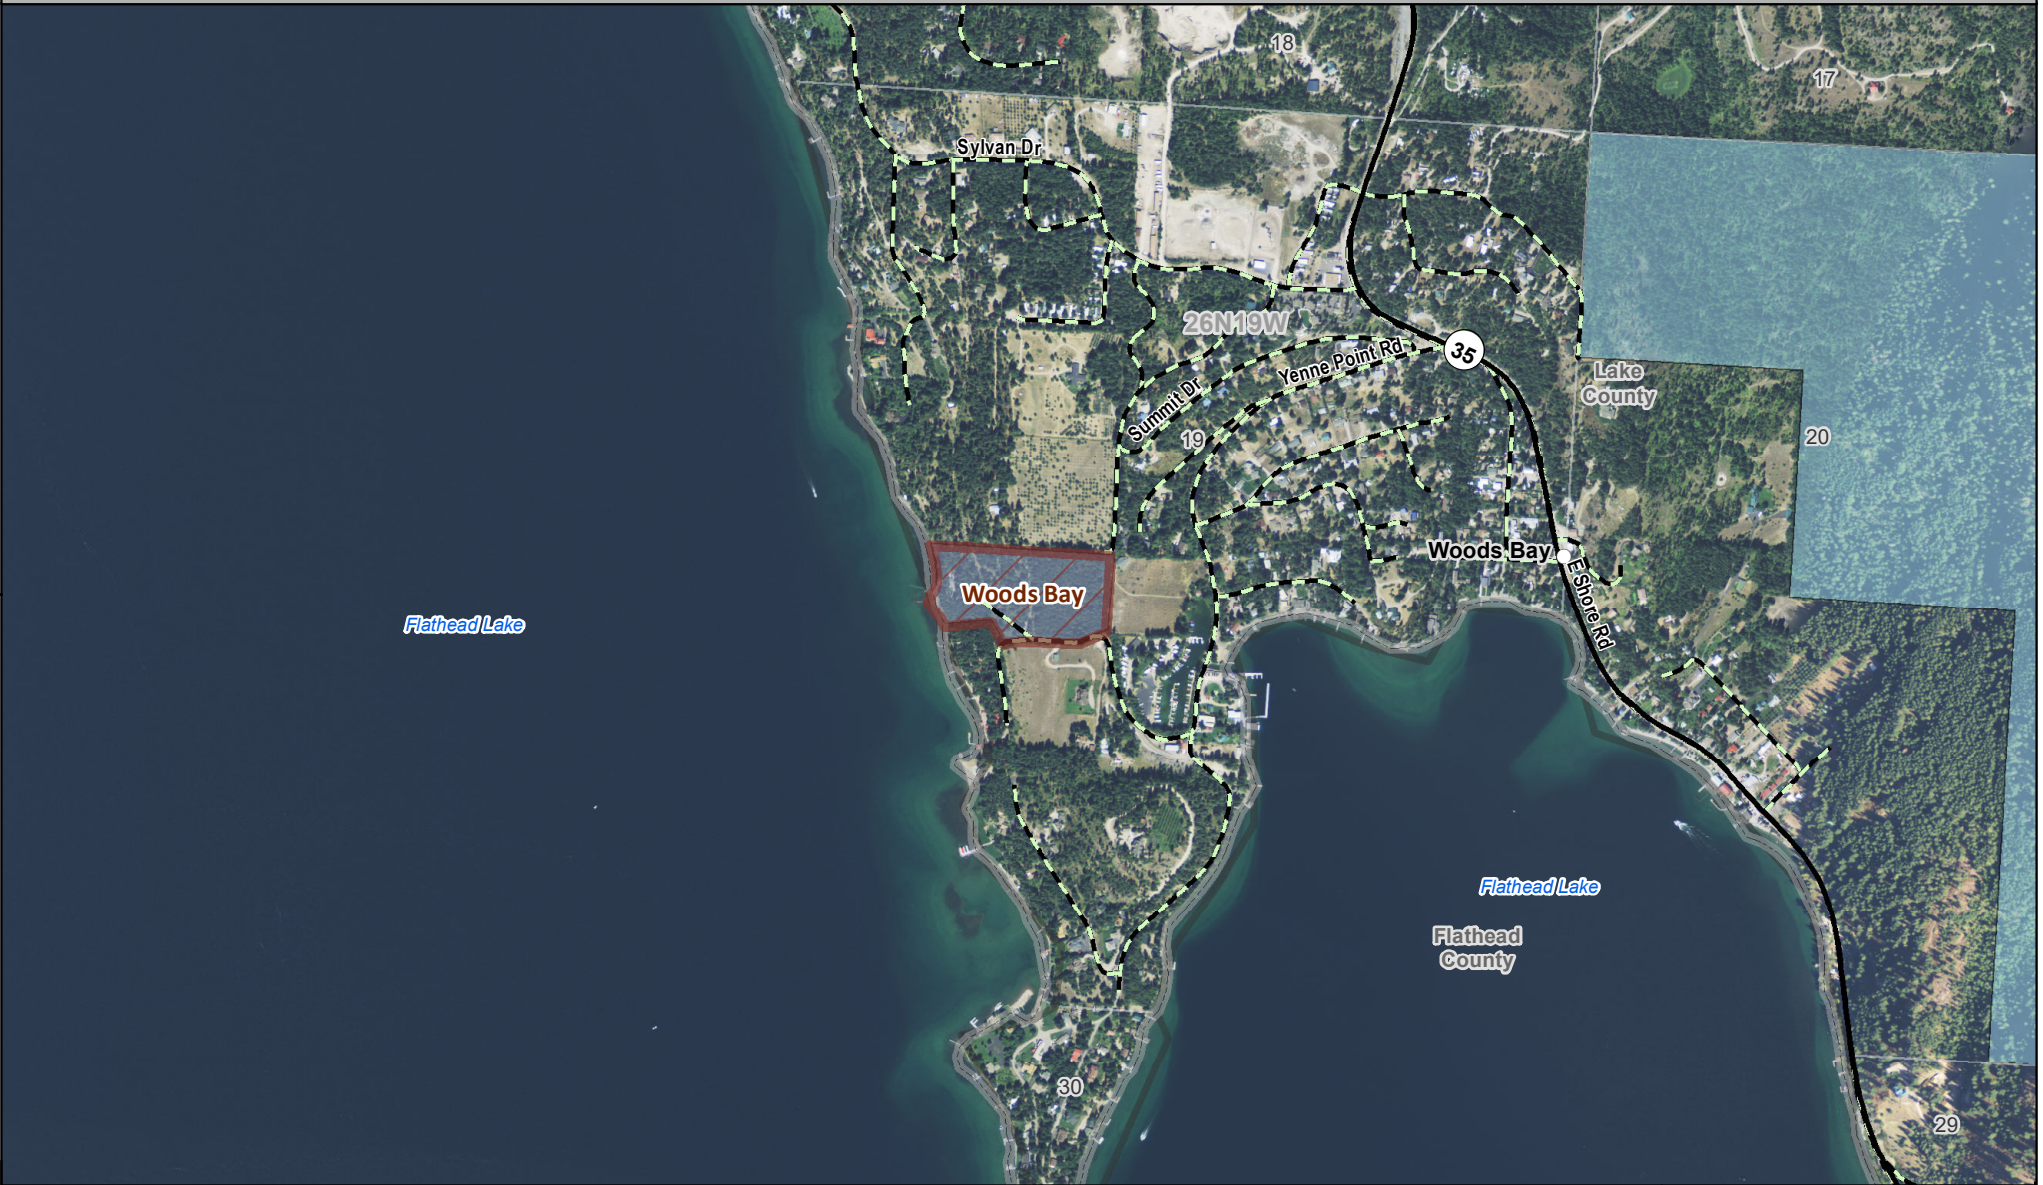

Woods Bay

Fishing Access Site

-  Boundary
-  MT Fish, Wildlife & Parks
-  State Lands

39754037.pdf
Date: 12/18/2019

Disclaimer - This map is not intended to depict property ownership outside the Wildlife Management Area. Contact the appropriate land management agency for information on public land ownership and travel guidelines.