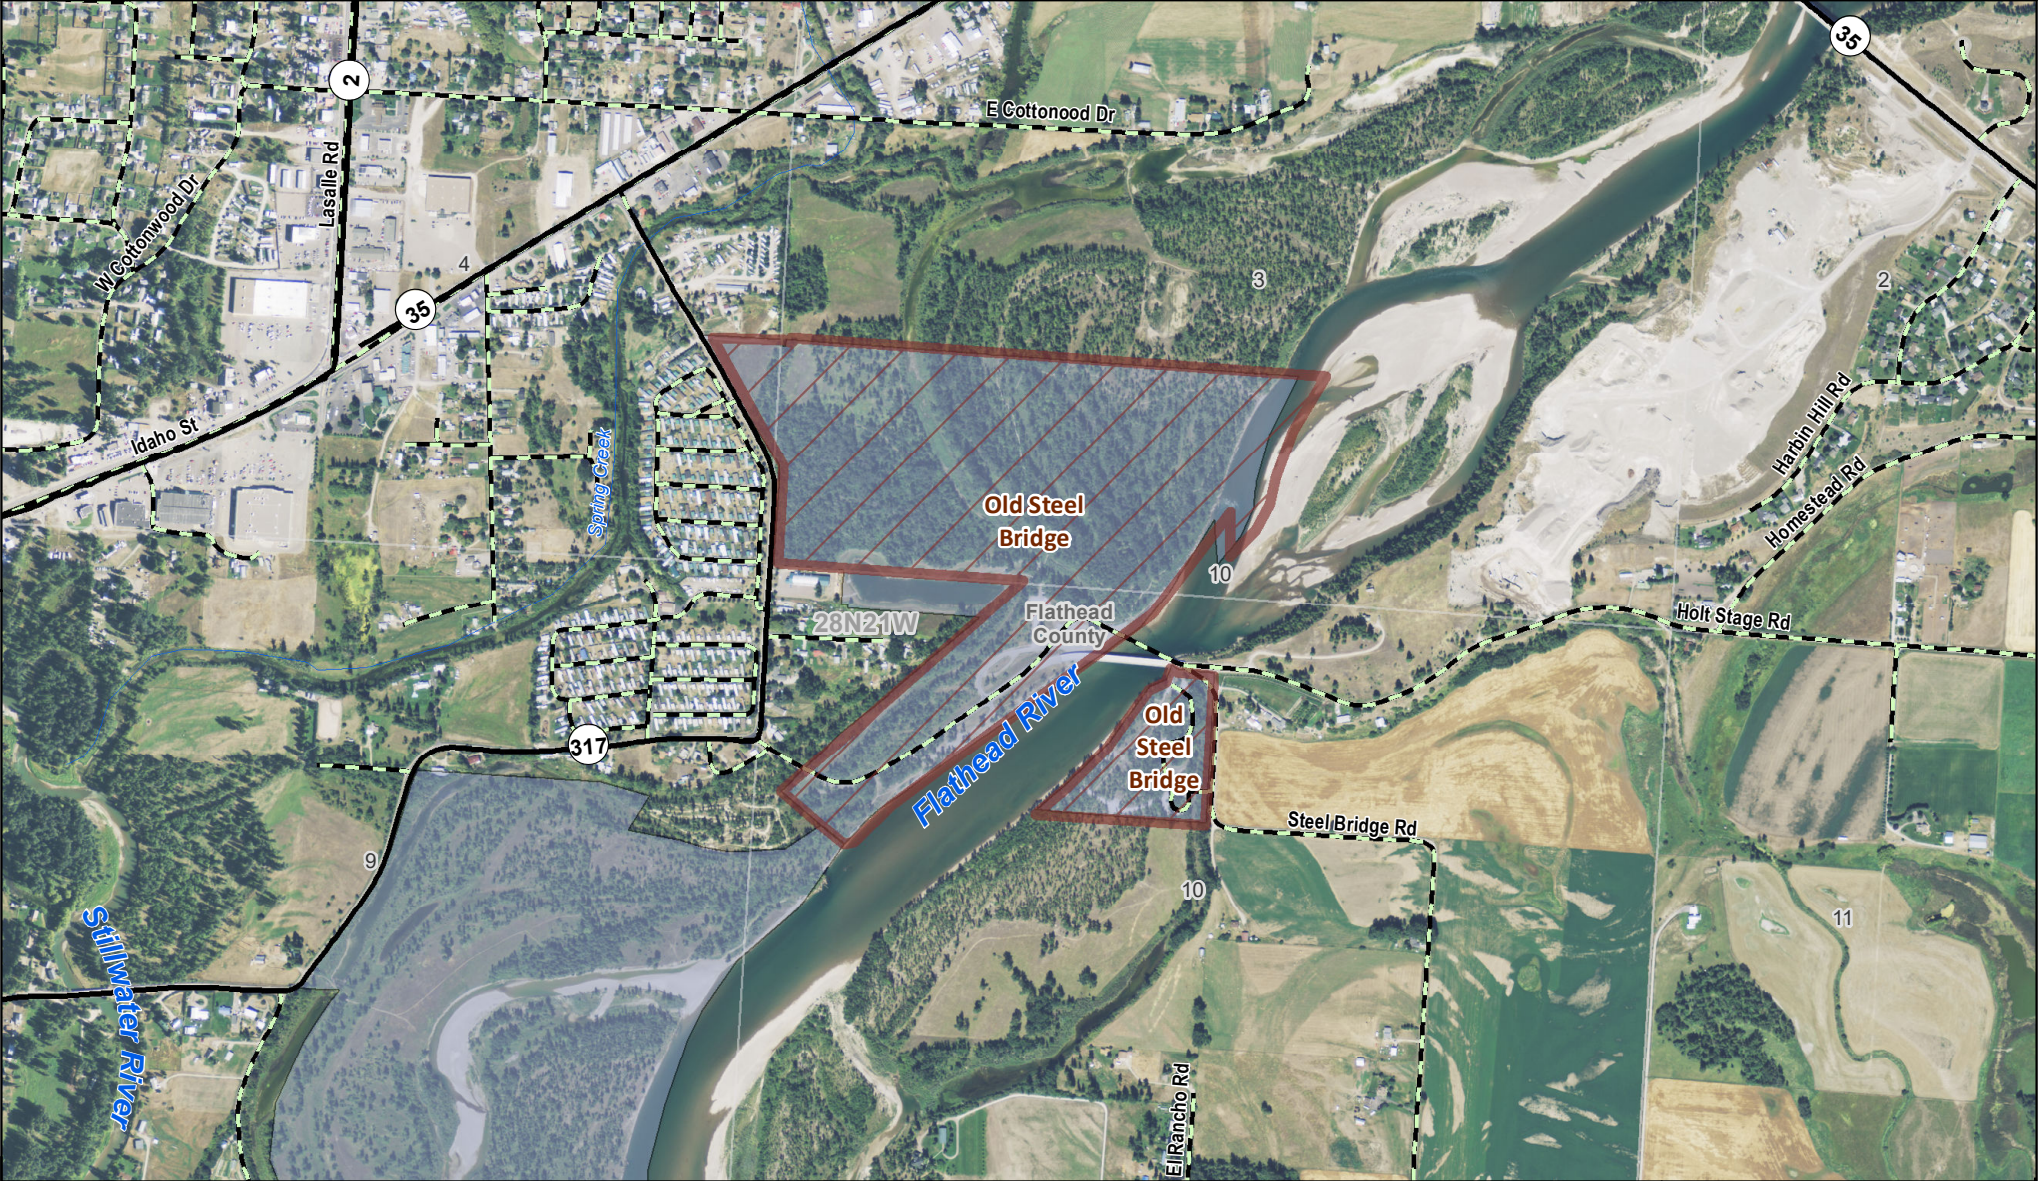

Old Steel Bridge

MONTANA FWP

Fishing Access Site

-  Boundary
-  MT Fish, Wildlife & Parks

39754005.pdf
Date: 12/18/2019

Disclaimer - This map is not intended to depict property ownership outside the Wildlife Management Area. Contact the appropriate land management agency for information on public land ownership and travel guidelines.