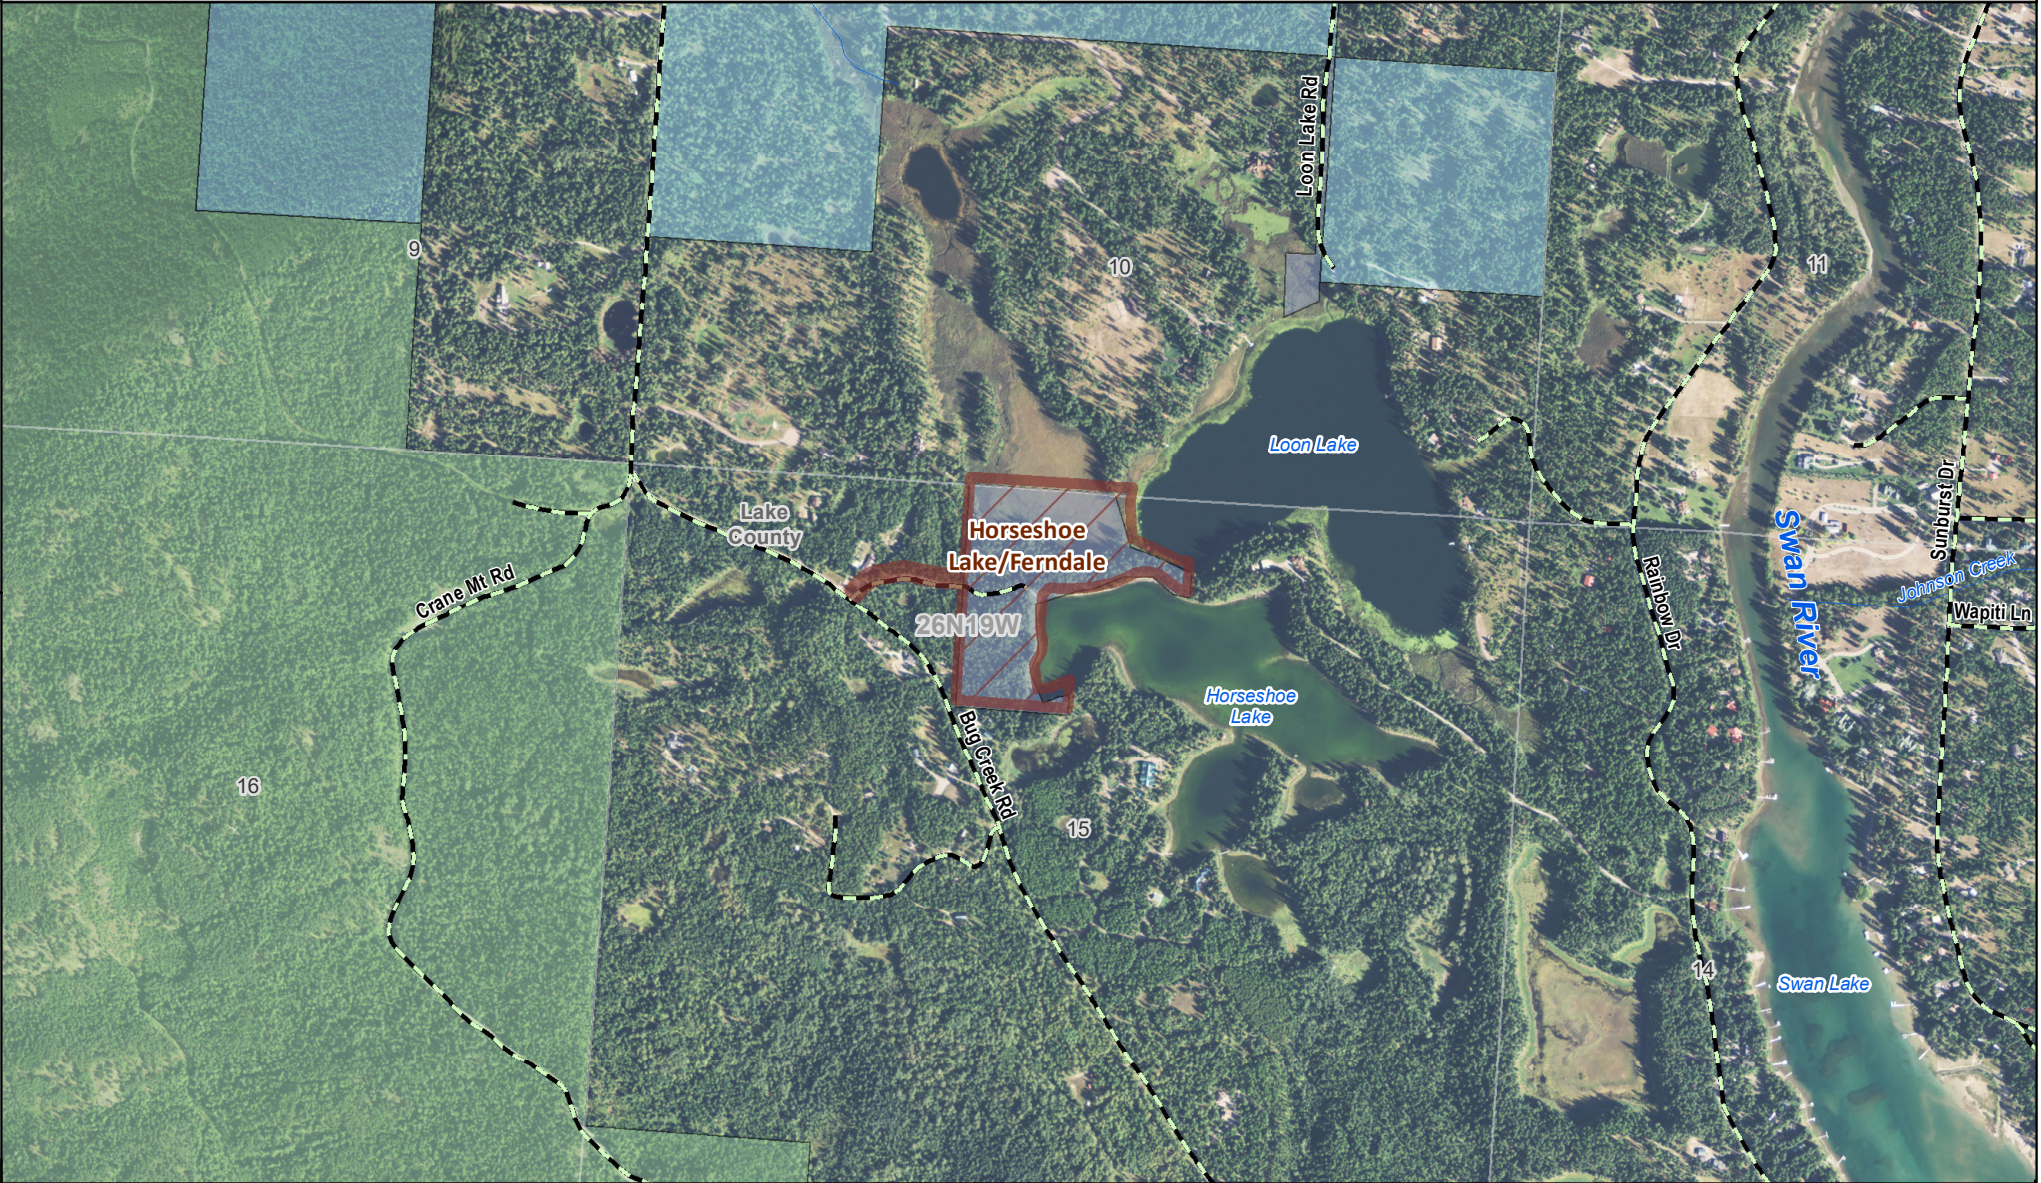

Horseshoe Lake-Ferndale

MONTANA FWP

Fishing Access Site

-  Boundary
-  US Forest Service
-  MT Fish, Wildlife & Parks
-  State Lands

39754001.pdf
Date: 12/18/2019

Disclaimer - This map is not intended to depict property ownership outside the Wildlife Management Area. Contact the appropriate land management agency for information on public land ownership and travel guidelines.