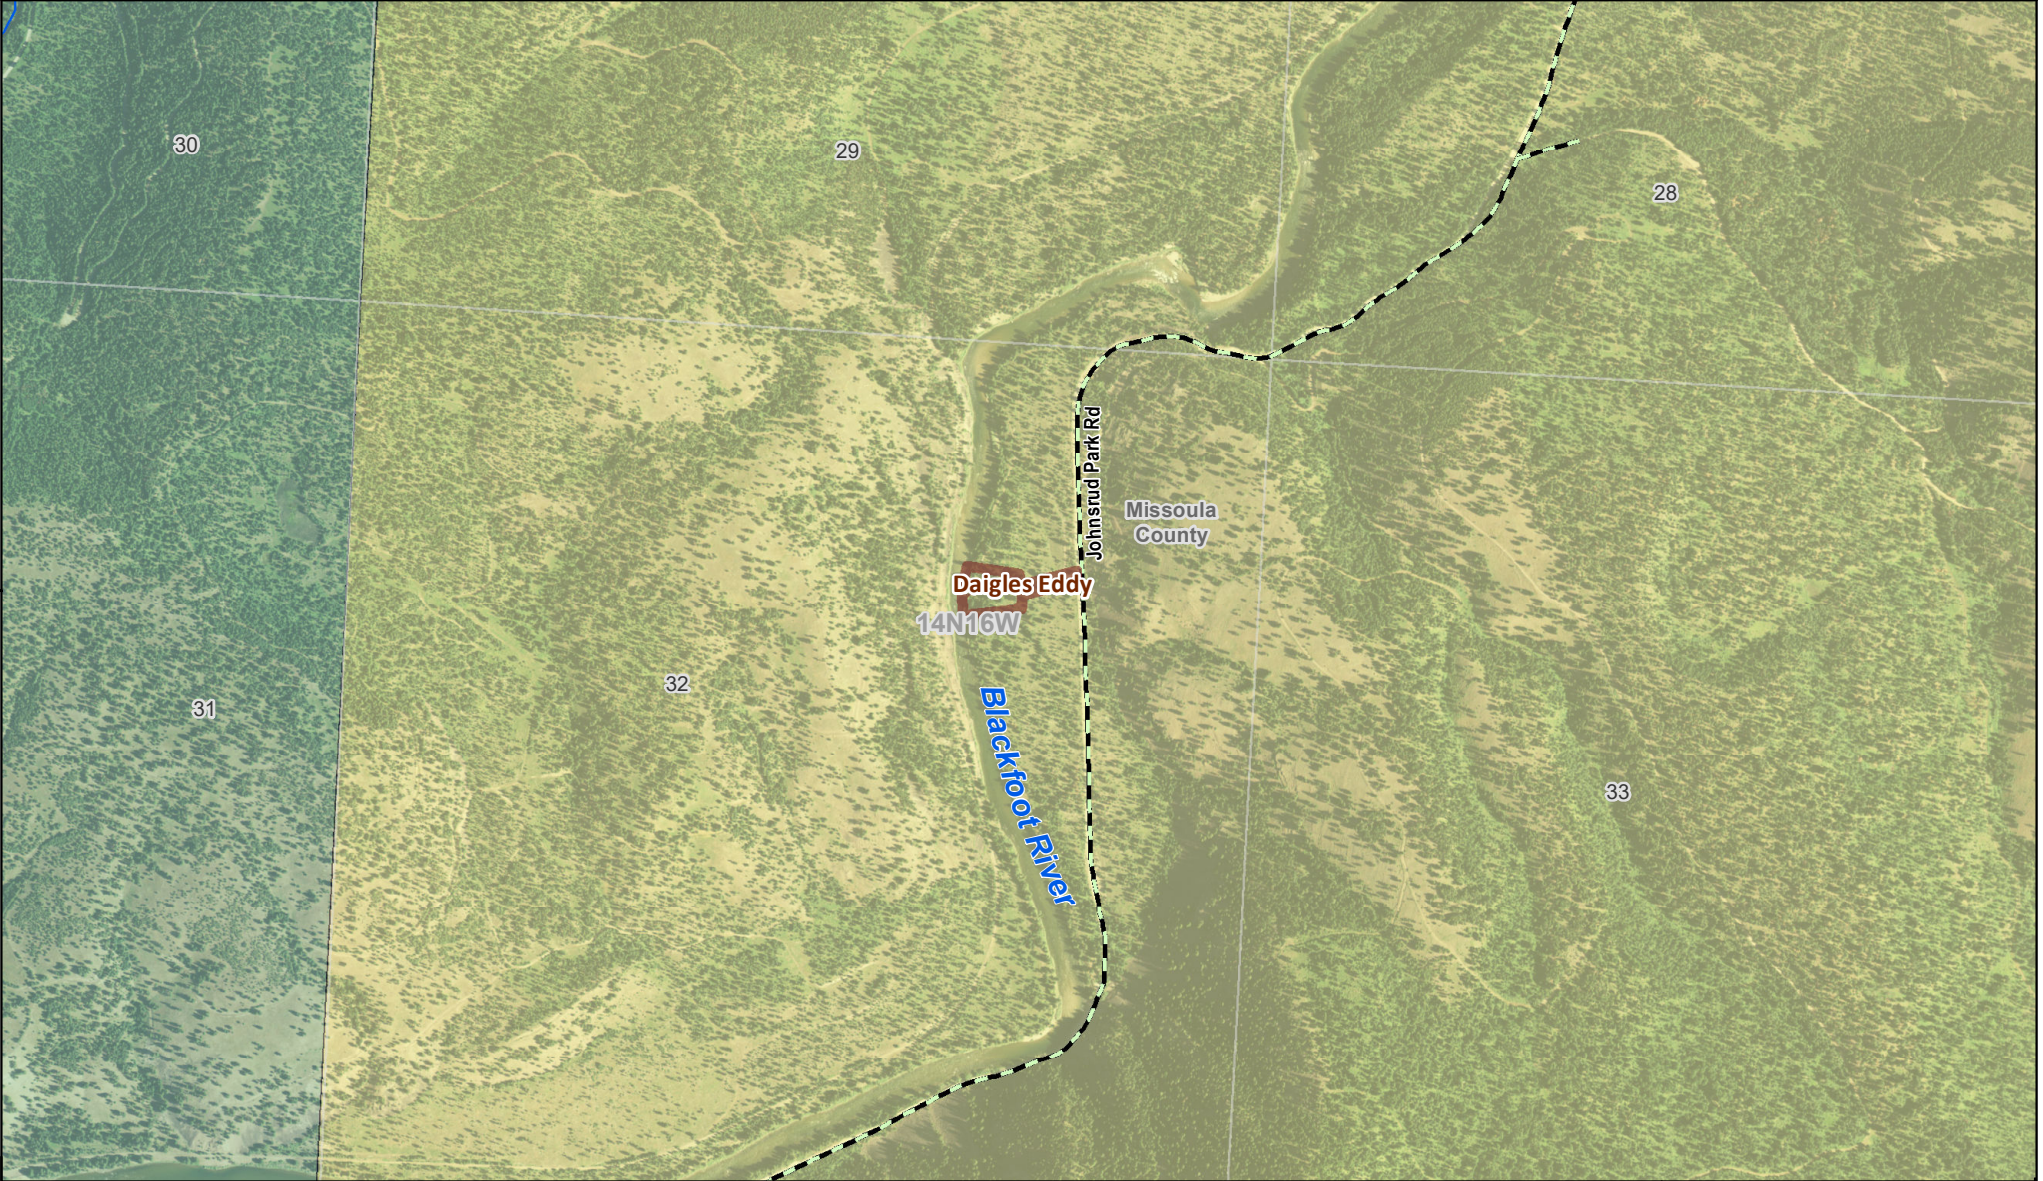

Daigles Eddy

MONTANA FWP

Fishing Access Site

-  Boundary
-  BLM
-  US Forest Service

39753906.pdf
Date: 12/18/2019

Disclaimer - This map is not intended to depict property ownership outside the Wildlife Management Area. Contact the appropriate land management agency for information on public land ownership and travel guidelines.