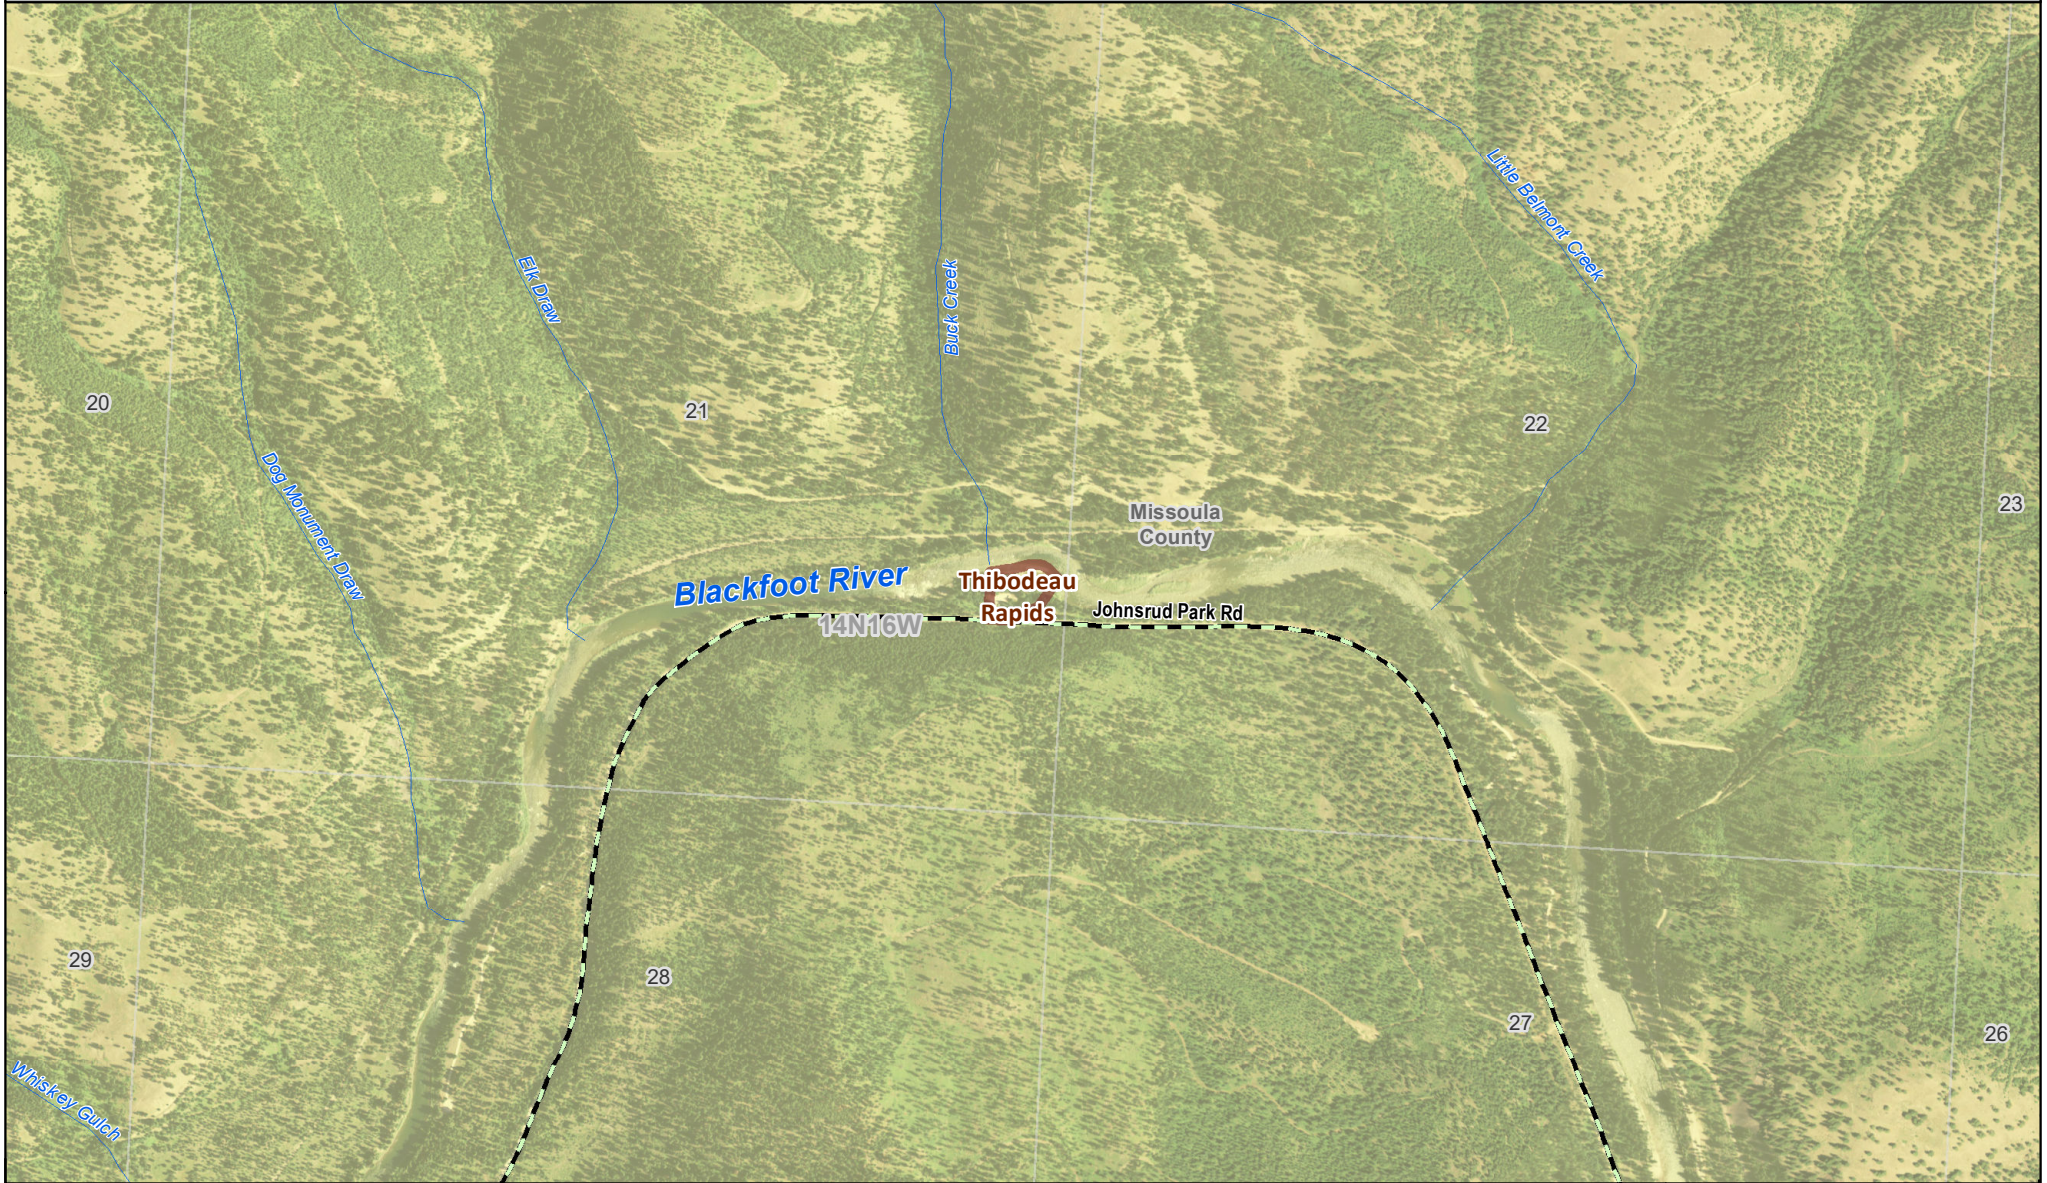

# Thibodeau Rapids

MONTANA FWP

Fishing Access Site

-  Boundary
-  BLM

39753892.pdf  
Date: 12/18/2019

Disclaimer - This map is not intended to depict property ownership outside the Wildlife Management Area. Contact the appropriate land management agency for information on public land ownership and travel guidelines.