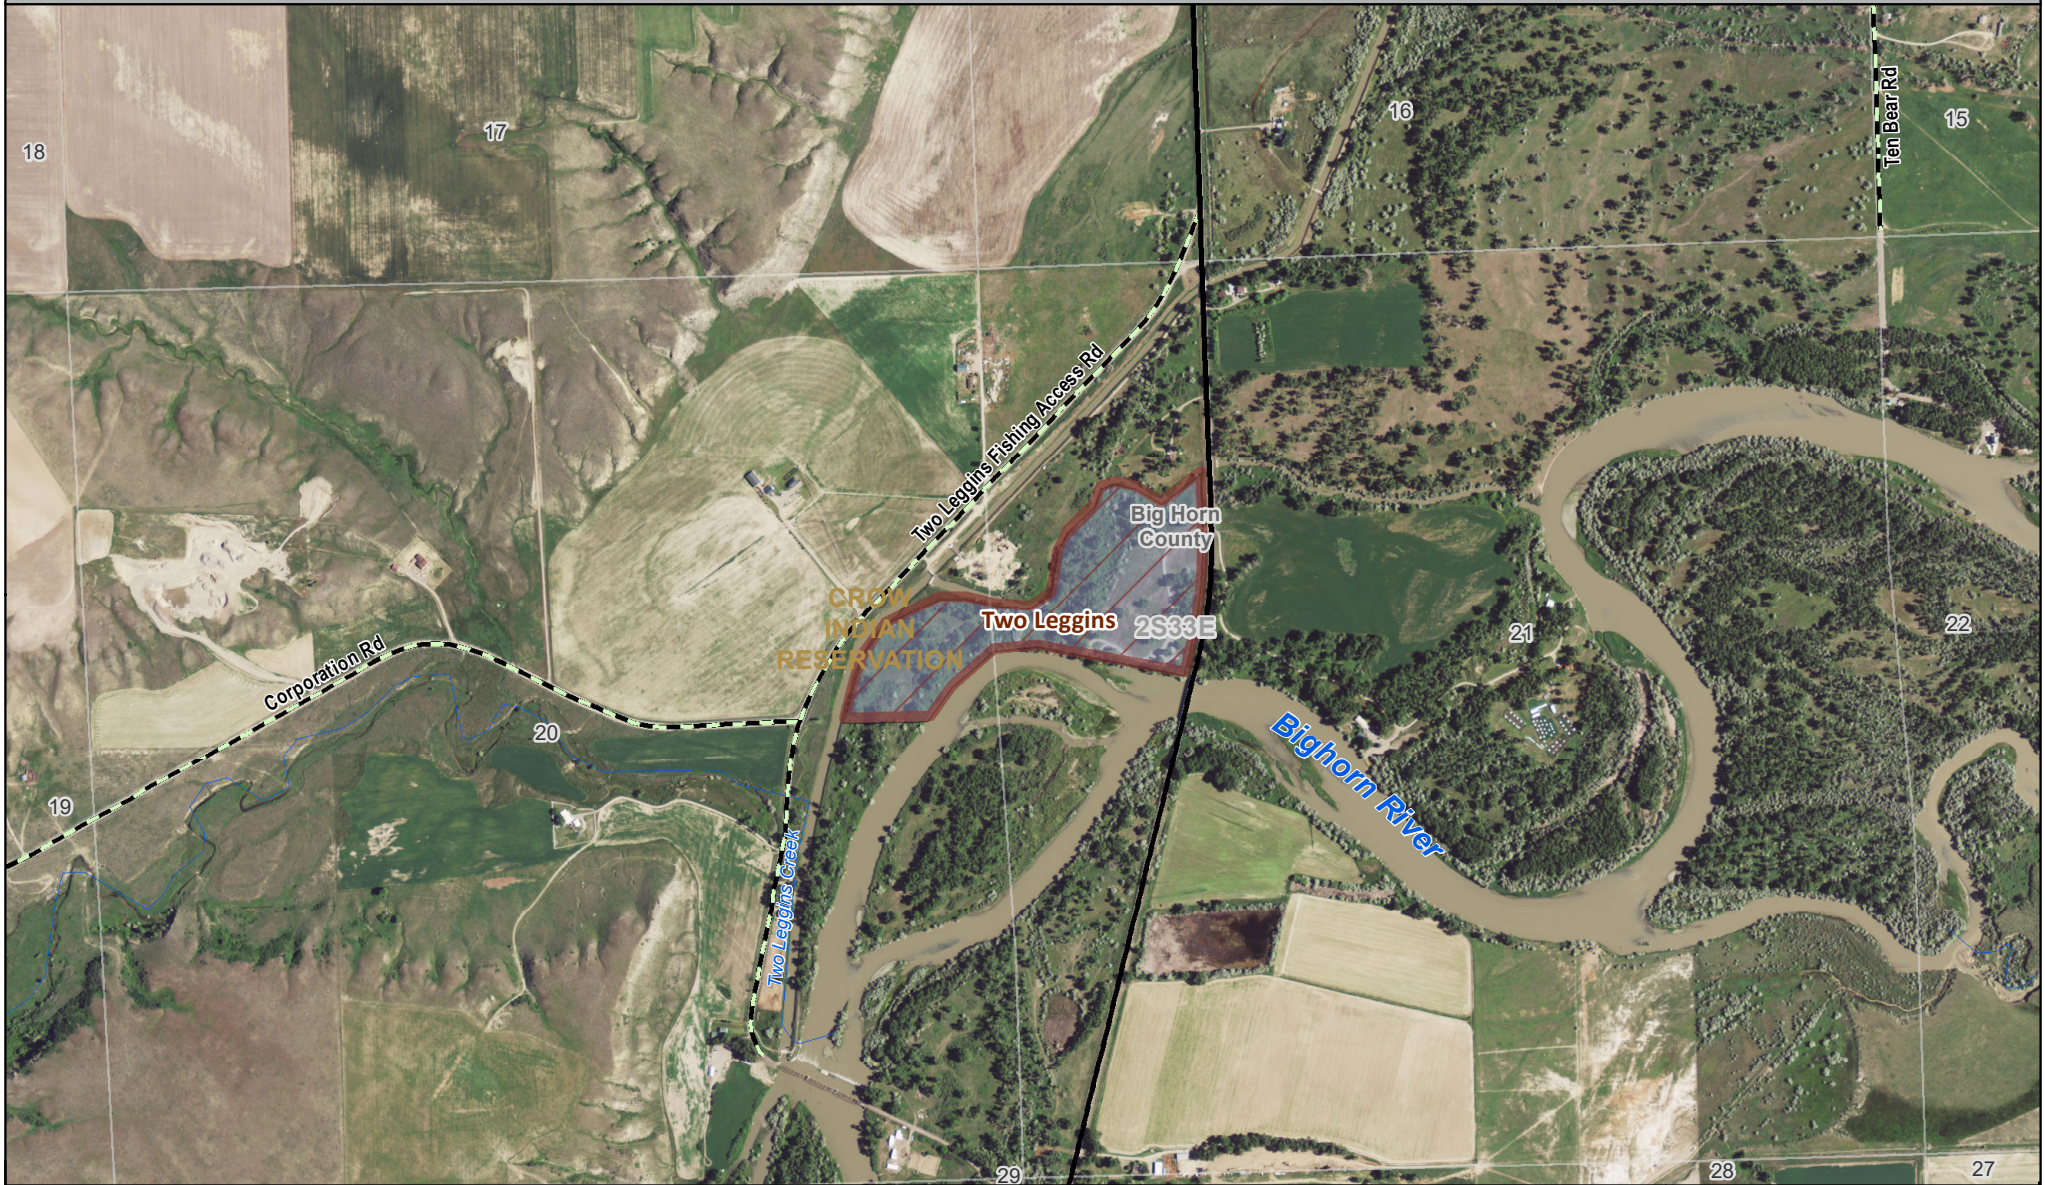

Two Leggins

MONTANA FWP

Fishing Access Site

-  Boundary
-  MT Fish, Wildlife & Parks

39753876.pdf
Date: 12/18/2019

Disclaimer - This map is not intended to depict property ownership outside the Wildlife Management Area. Contact the appropriate land management agency for information on public land ownership and travel guidelines.