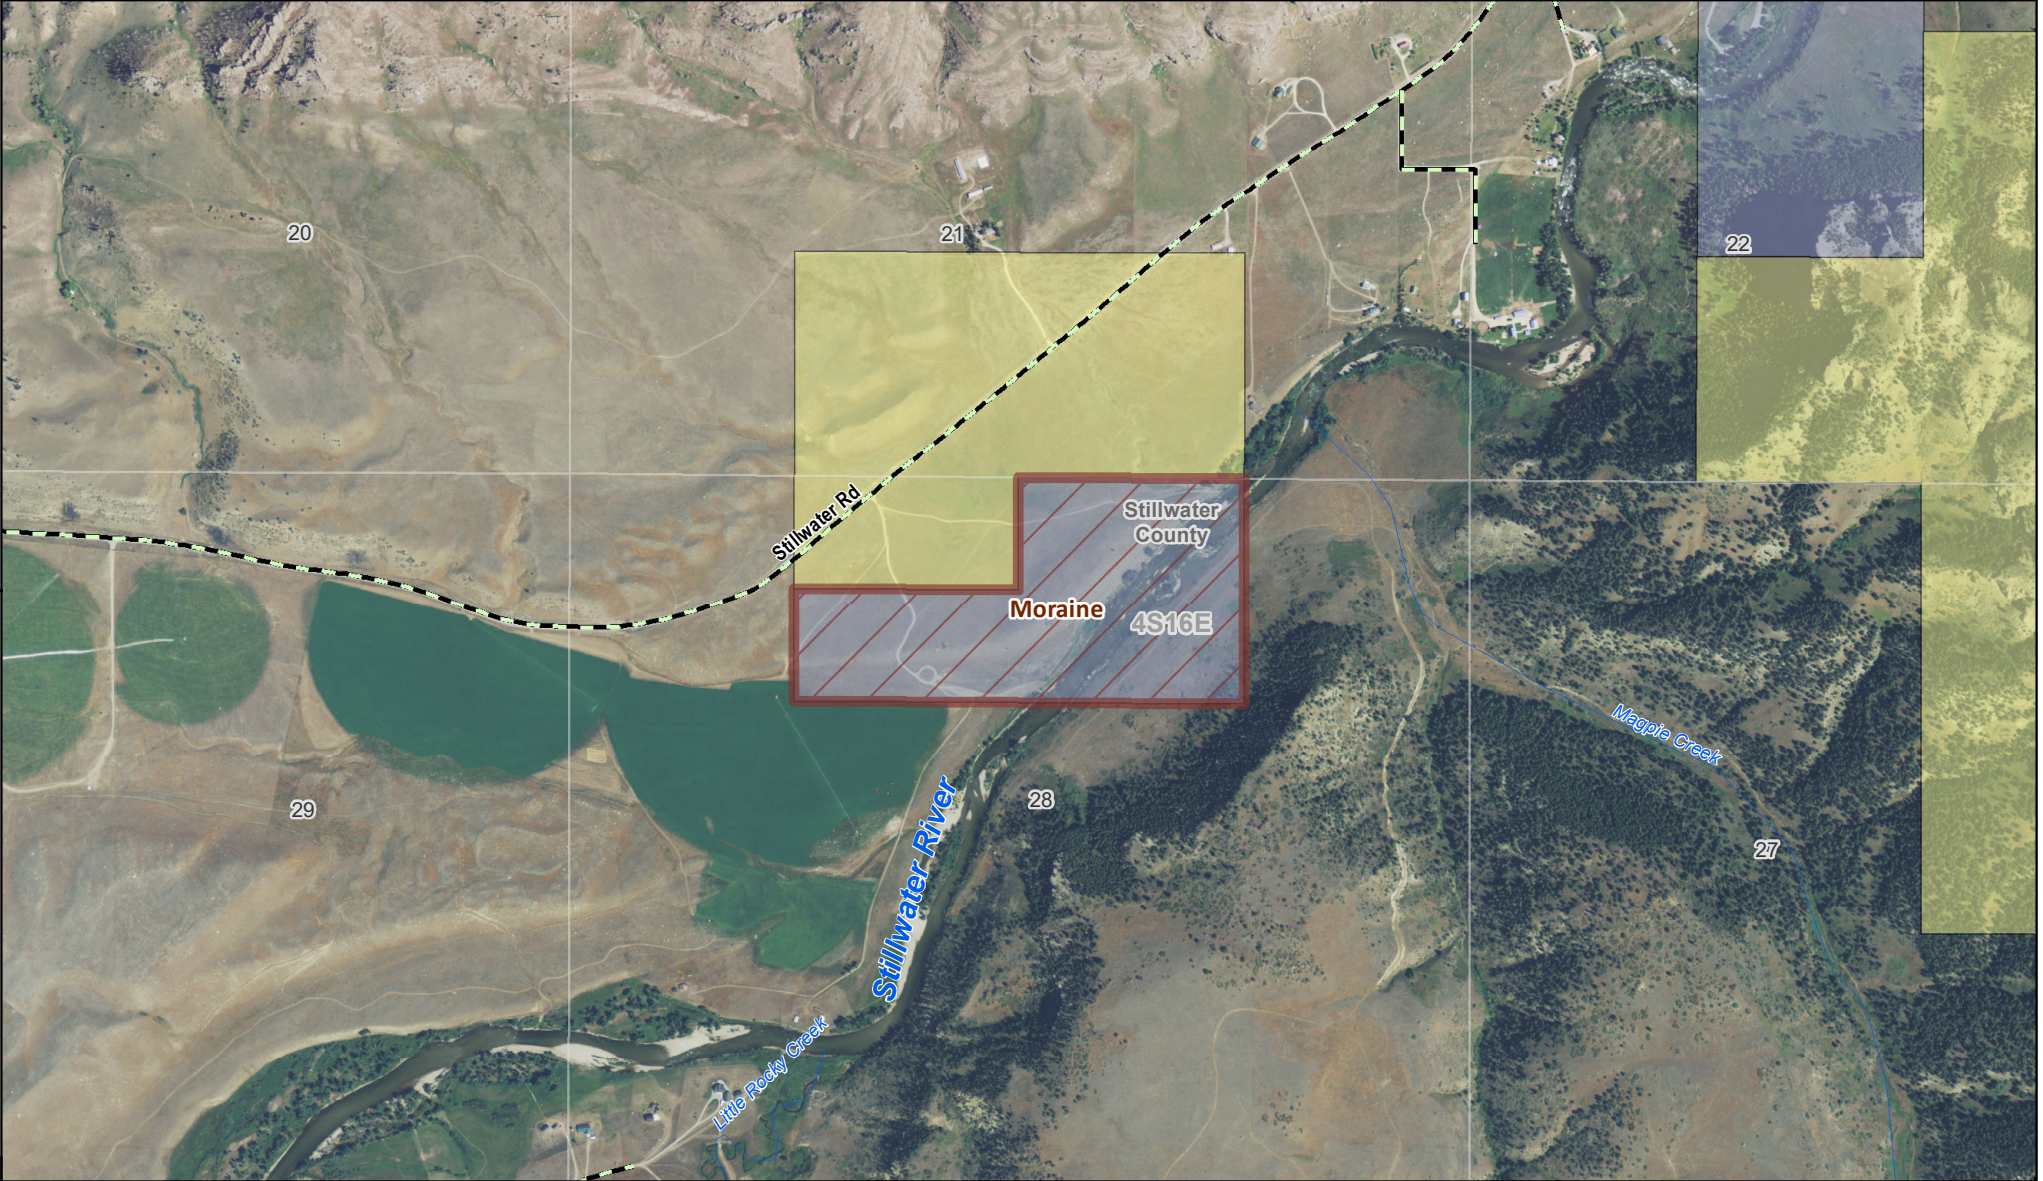

Fishing Access Site

-  Boundary
-  BLM
-  MT Fish, Wildlife & Parks

39753864.pdf
Date: 12/18/2019

Disclaimer - This map is not intended to depict property ownership outside the Wildlife Management Area. Contact the appropriate land management agency for information on public land ownership and travel guidelines.