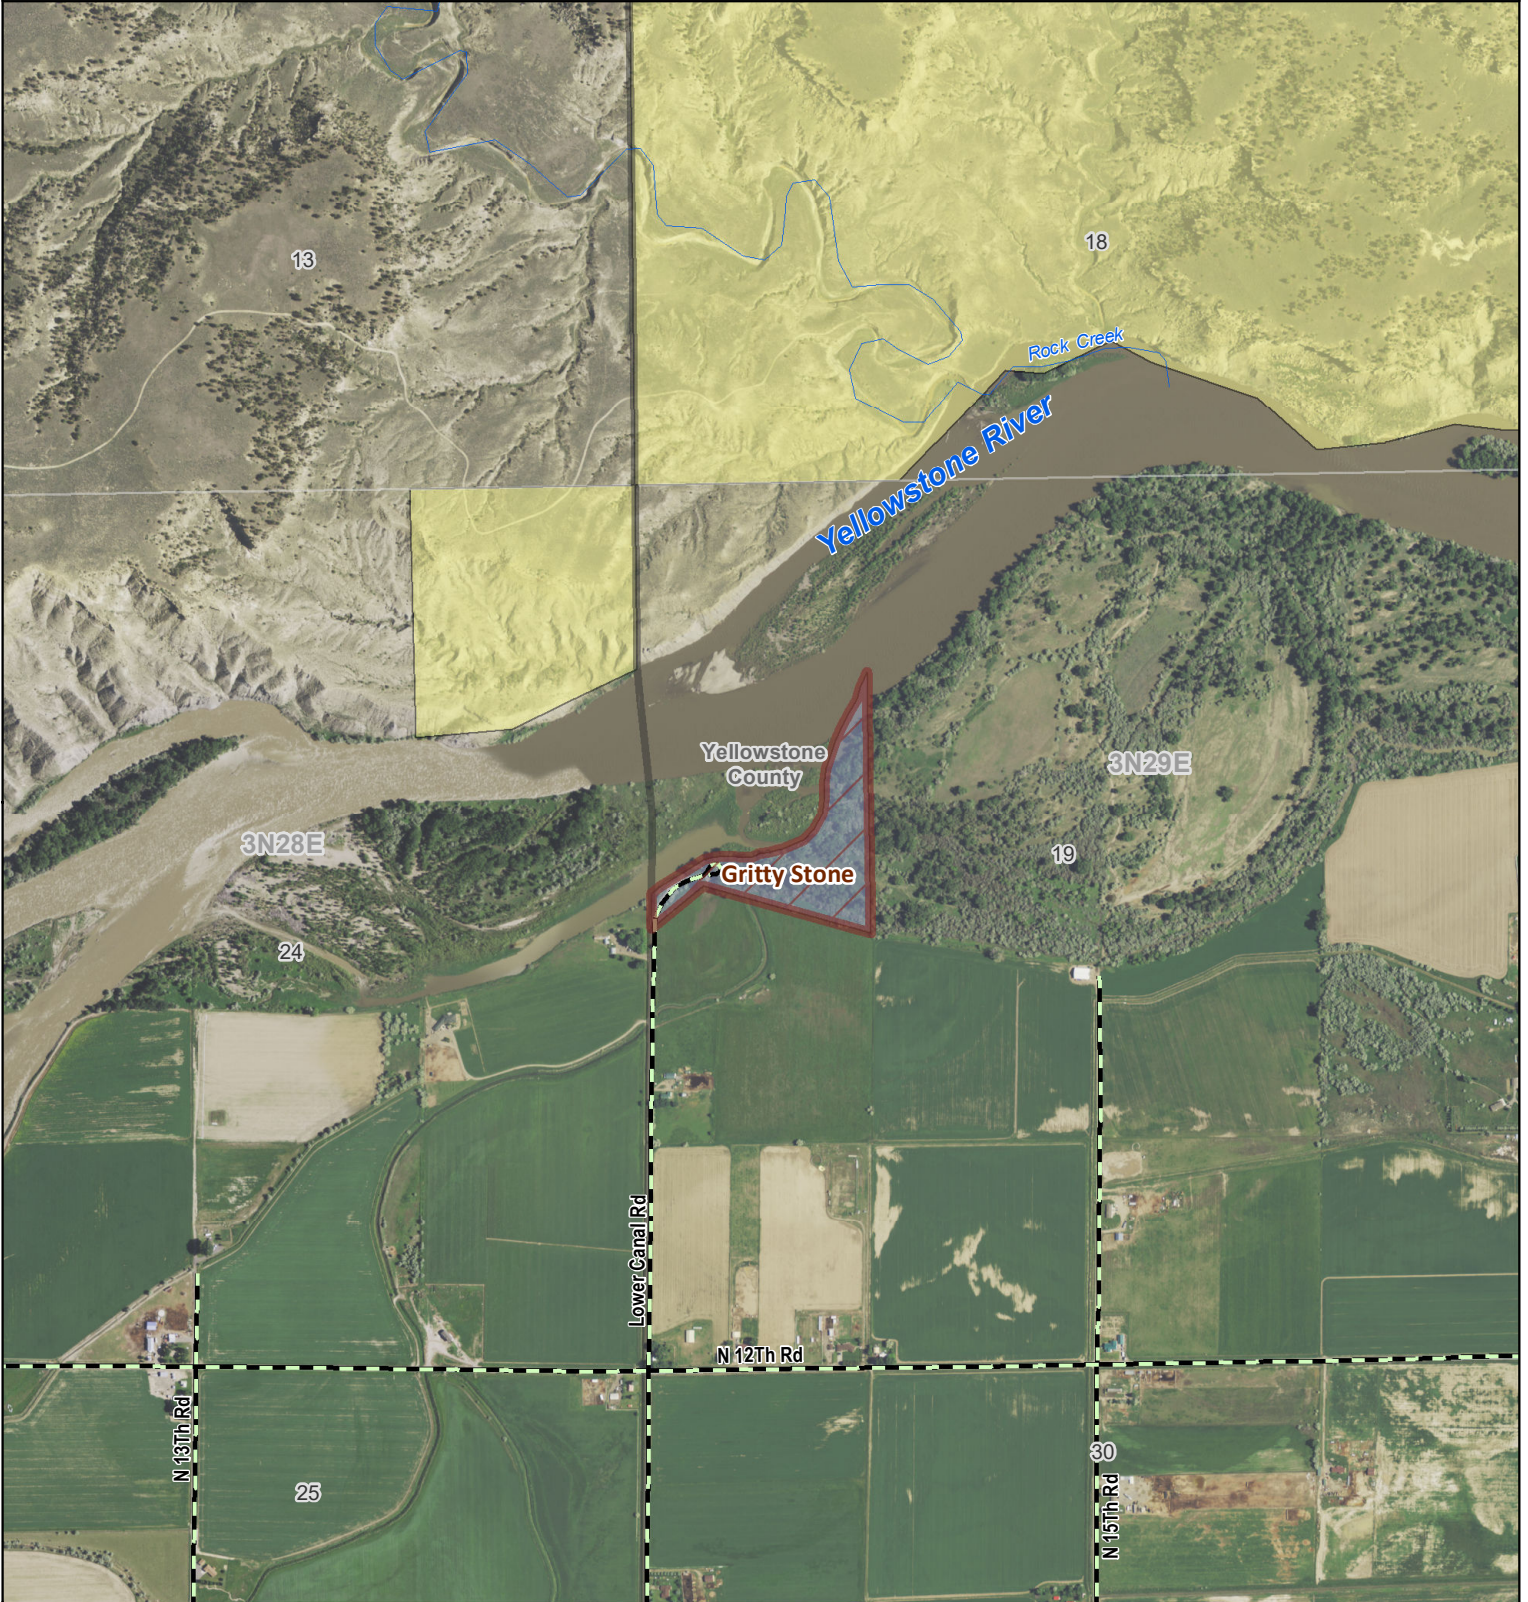

Fishing Access Site

-  Boundary
-  BLM
-  MT Fish, Wildlife & Parks

39753856.pdf  
Date: 12/18/2019

Disclaimer - This map is not intended to depict property ownership outside the Wildlife Management Area. Contact the appropriate land management agency for information on public land ownership and travel guidelines.