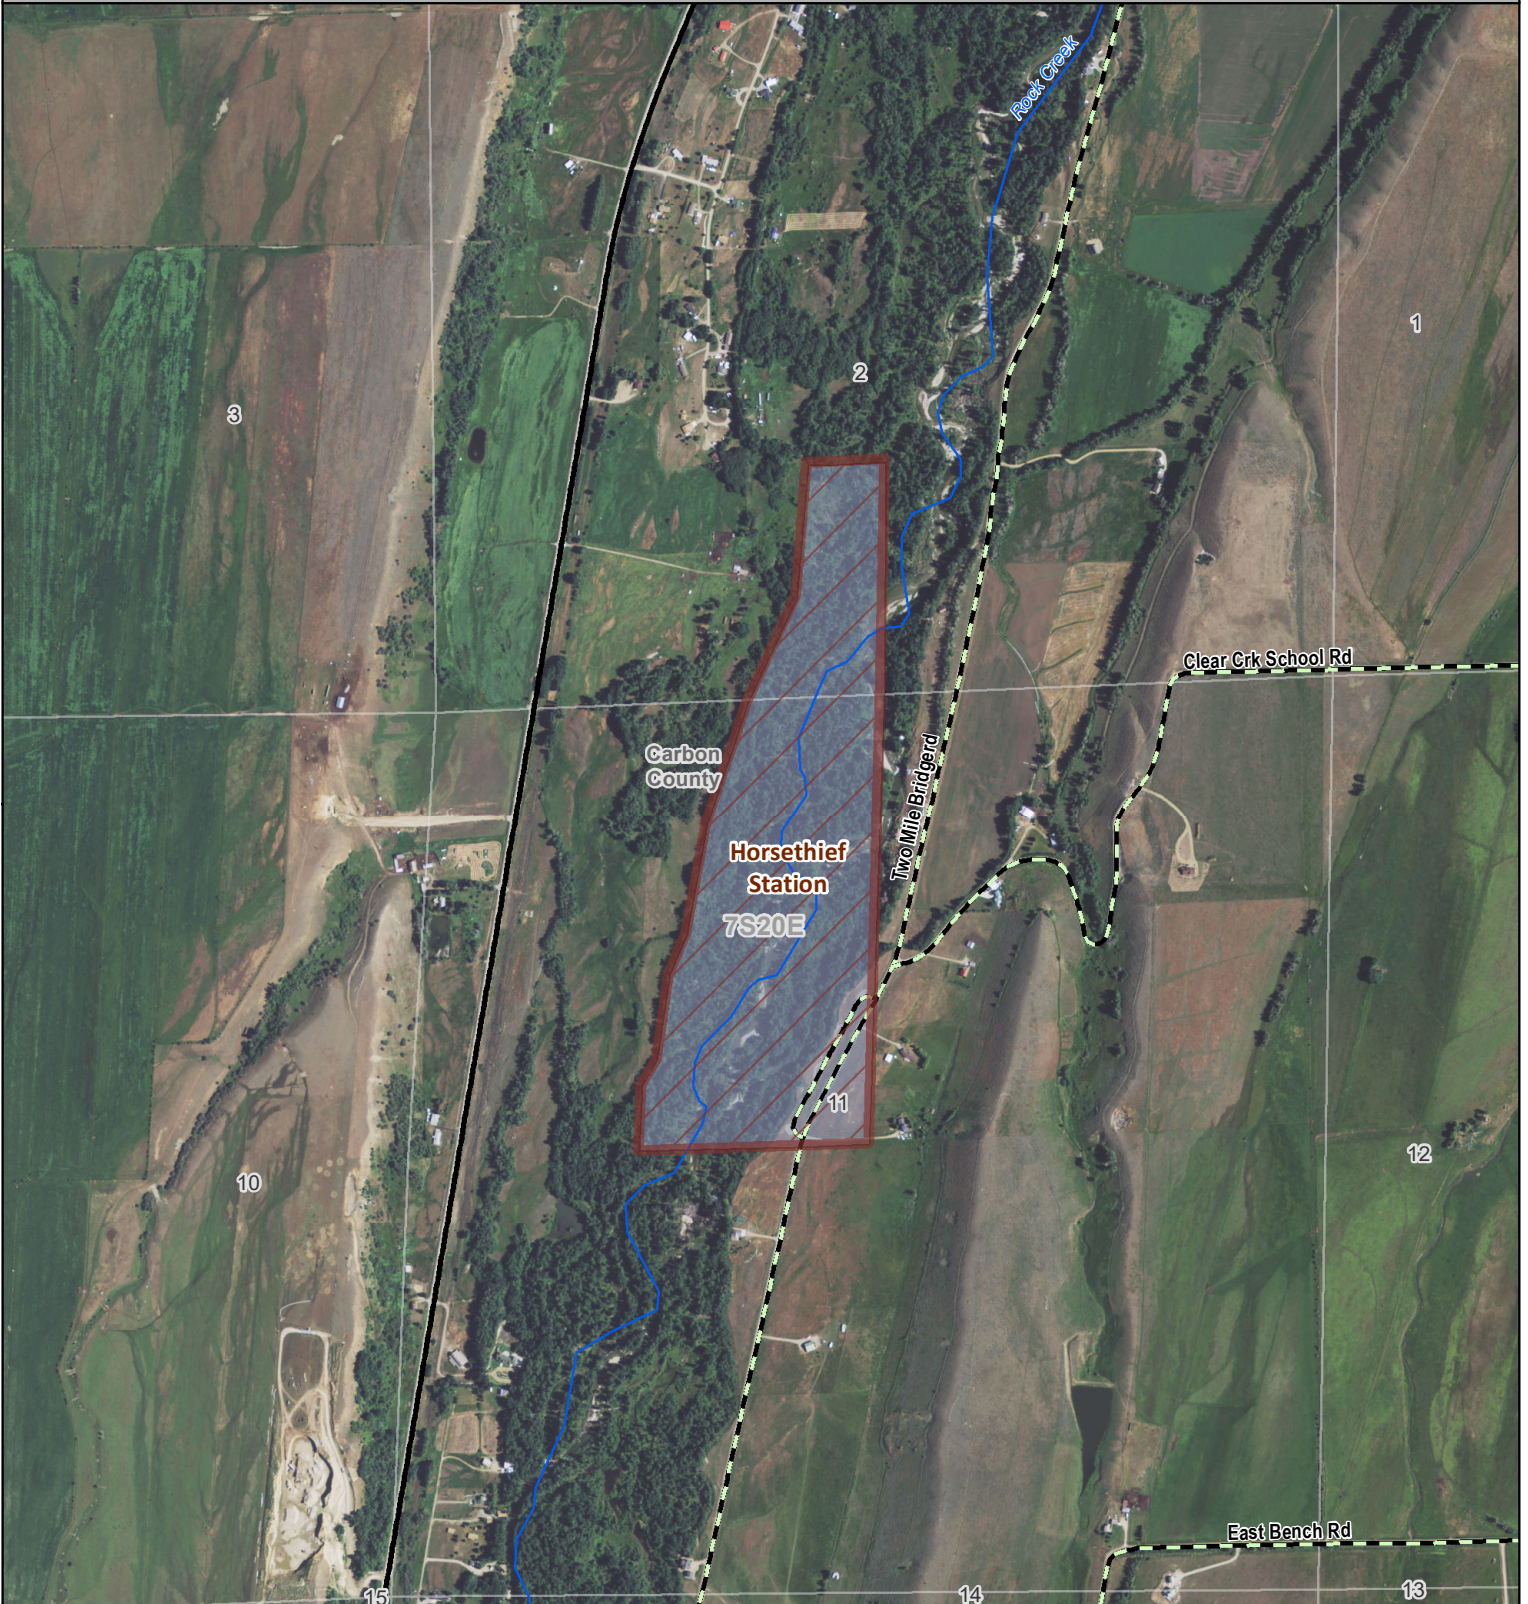

Fishing Access Site

-  Boundary
-  MT Fish, Wildlife & Parks

Area of Interest

39753848.pdf
Date: 12/18/2019

Disclaimer - This map is not intended to depict property ownership outside the Wildlife Management Area. Contact the appropriate land management agency for information on public land ownership and travel guidelines.